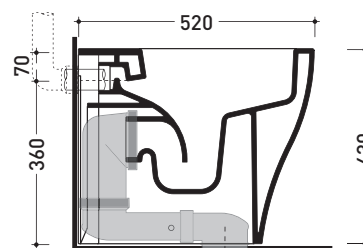

Technical accessories:

- *Kit suitable for wall trap H 230 mm (LKR00)
- *Kit suitable for floor trap from 50 to 80 mm (LKR90)
- *Kit suitable for floor trap from 80 to 100 mm (LK8010)
- *Kit suitable for floor trap from 100 to 120 mm (LK1012)
- *Kit suitable for floor trap from 120 to 140 mm (LK1214)
- *Kit suitable for floor trap from 140 to 160 mm (LK1416)
- *Kit suitable for floor trap from 160 to 180 mm (LKRS)
- *Kit suitable for floor trap from 180 to 200 mm (LK1820)
- *Kit suitable for floor trap from 200 to 220 mm (LK2022)
- *Kit suitable for floor trap from 220 to 320 mm (LK2233)
- Kit di fissaggio a pavimento (9003)

Dim. Imballo | Peso kg | Pz. Pallet n°

CE UNI EN 997 Dop-No997

vista zenitale / zenital view

vista laterale / lateral view

vista retro / back view

SCARICO A PARETE
PREDISPOSTO PER WC SOSPESO
WALL DISCHARGE ARRANGEMENT
FOR WALL-HUNG WC

sezione longitudinale / section

SCARICO A PAVIMENTO
PREDISPOSTO DA 5 A 32 CM
ARRANGEMENT DISCHARGE
TO FLOOR FROM 5 TO 32 CM

da/from 50 a/to 320 mm

sezione longitudinale / section

sizes in mm

Please consider a 2% tolerance on indicated measurements