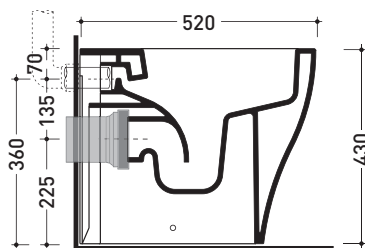

Technical accessories:

- *Kit suitable for wall trap H 230 mm (LKR00)
- *Kit suitable for floor trap from 50 to 80 mm (LKR90)
- *Kit suitable for floor trap from 80 to 100 mm (LK8010)
- *Kit suitable for floor trap from 100 to 120 mm (LK1012)
- *Kit suitable for floor trap from 120 to 140 mm (LK1214)
- *Kit suitable for floor trap from 140 to 160 mm (LK1416)
- *Kit suitable for floor trap from 160 to 180 mm (LKRS)
- *Kit suitable for floor trap from 180 to 200 mm (LK1820)
- *Kit suitable for floor trap from 200 to 220 mm (LK2022)
- *Kit suitable for floor trap from 220 to 320 mm (LK2233)
- Kit di fissaggio a pavimento (9003)

Dim. Imballo | Peso kg | Pz. Pallet n°

CE UNI EN 997 Dop-No997

vista zenitale / zenital view

vista laterale / lateral view

vista retro / back view

SCARICO A PARETE
PREDISPOSTO PER WC SOSPESO
WALL DISCHARGE ARRANGEMENT
FOR WALL-HUNG WC

sezione longitudinale / section

SCARICO A PAVIMENTO
PREDISPOSTO DA 5 A 32 CM
ARRANGEMENT DISCHARGE
TO FLOOR FROM 5 TO 32 CM

da/from 50 a/to 320 mm

sezione longitudinale / section

sizes in mm

Please consider a 2% tolerance on indicated measurements