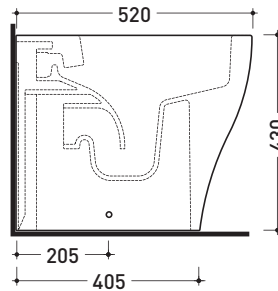

Technical accessories:

- *Kit suitable for wall trap H 230 mm (LKR00)
- *Kit suitable for floor trap from 50 to 80 mm (LKR90)
- *Kit suitable for floor trap from 80 to 100 mm (LK8010)
- *Kit suitable for floor trap from 100 to 120 mm (LK1012)
- *Kit suitable for floor trap from 120 to 140 mm (LK1214)
- *Kit suitable for floor trap from 140 to 160 mm (LK1416)
- *Kit suitable for floor trap from 160 to 180 mm (LKRS)
- *Kit suitable for floor trap from 180 to 200 mm (LK1820)
- *Kit suitable for floor trap from 200 to 220 mm (LK2022)
- *Kit suitable for floor trap from 220 to 320 mm (LK2233)
- Kit di fissaggio a pavimento (9003)

Dim. Imballo | Peso kg | Pz. Pallet n°

CE UNI EN 997 Dop-No997

vista zenitale / zenital view

vista laterale / lateral view

vista retro / back view

SCARICO A PARETE
PREDISPOSTO PER WC SOSPESO
WALL DISCHARGE ARRANGEMENT
FOR WALL-HUNG WC

sezione longitudinale / section

SCARICO A PAVIMENTO
PREDISPOSTO DA 5 A 32 CM
ARRANGEMENT DISCHARGE
TO FLOOR FROM 5 TO 32 CM

da/from 50 a/to 320 mm

sezione longitudinale / section

sizes in mm

Please consider a 2% tolerance on indicated measurements