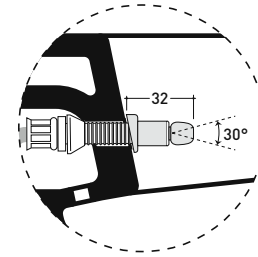

## AP118G + ERWCB\*

Wall hung wc (fixing kit included art. 9008)

\* **WARNING:** the hole for the bidet jet must be requested

Complements: Soft-closing thermosetting wrapping seat&cover (QKCW07)  
SLIM soft-closing thermosetting seat&cover (QKCW09)  
Line accessories: TWO - HOOP - NOKÉ - FOLD

Technical accessories: Universal fixing bracket for wall hung wc/bidet (41/P)

Package dim.

Weight 26,1 kg

Pz. Pallet n° 18

CE UNI EN 997

Dop-No997

Flaminia does not recommend combining this toilet model with rapid-flow/flushometer systems or traditional high tanks

vista zenitale / zenital view

dettaglio erogatore / bidet jet detail

sezione longitudinale / section

vista retro / back view

sizes in mm

Please consider a 2% tolerance on indicated measurements

CERAMIC: glossy finish