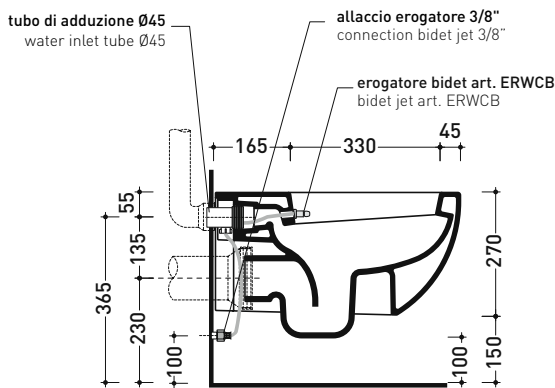

## AP118G + ERWCB\*

Wall hung wc (fixing kit included art. 9008)

\* **WARNING:** the hole for the bidet jet must be requested

Complements: Soft-closing thermosetting wrapping seat&cover (QKCW07)  
SLIM soft-closing thermosetting seat&cover (QKCW09)  
Line accessories: TWO - HOOP - NOKÉ - FOLD

Technical accessories: Universal fixing bracket for wall hung wc/bidet (41/P)

Package dim.

Weight 26,1 kg

Pz. Pallet n° 18

CE UNI EN 997

Dop-No997

Flaminia does not recommend combining this toilet model with rapid-flow/flushometer systems or traditional high tanks

vista zenitale / zenital view

dettaglio erogatore / bidet jet detail

sezione longitudinale / section

vista retro / back view

sizes in mm

Please consider a 2% tolerance on indicated measurements

CERAMIC: glossy finish