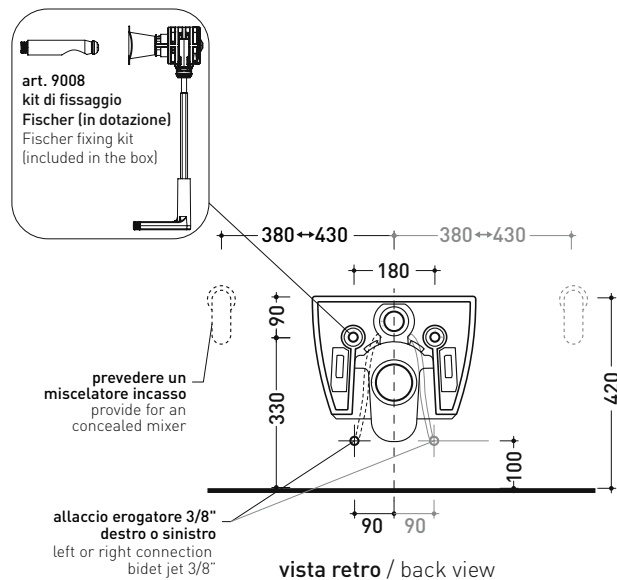

## AP118G + ERWCB\*

Wall hung wc (fixing kit included art. 9008)

\* **WARNING:** the hole for the bidet jet must be requested

Complements: Soft-closing thermosetting wrapping seat&cover (QKCW07)  
SLIM soft-closing thermosetting seat&cover (QKCW09)  
Line accessories: TWO - HOOP - NOKÉ - FOLD

Technical accessories: Universal fixing bracket for wall hung wc/bidet (41/P)

Package dim.

Weight 26,1 kg

Pz. Pallet n° 18

CE UNI EN 997

Dop-No997

Flaminia does not recommend combining this toilet model with rapid-flow/flushometer systems or traditional high tanks

vista zenitale / zenital view

dettaglio erogatore / bidet jet detail

sezione longitudinale / section

vista retro / back view

sizes in mm

Please consider a 2% tolerance on indicated measurements

CERAMIC: glossy finish