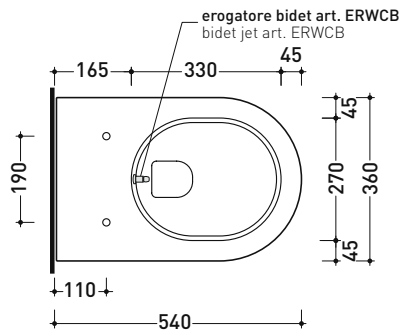

## AP118G + ERWCB\*

Wall hung wc (fixing kit included art. 9008)

\* **WARNING:** the hole for the bidet jet must be requested

Complements: Soft-closing thermosetting wrapping seat&cover (QKCW07)  
SLIM soft-closing thermosetting seat&cover (QKCW09)  
Line accessories: TWO - HOOP - NOKÉ - FOLD

Technical accessories: Universal fixing bracket for wall hung wc/bidet (41/P)

Package dim.

Weight 26,1 kg

Pz. Pallet n° 18

CE UNI EN 997

Dop-No997

Flaminia does not recommend combining this toilet model with rapid-flow/flushometer systems or traditional high tanks

vista zenitale / zenital view

dettaglio erogatore / bidet jet detail

sezione longitudinale / section

vista retro / back view

sizes in mm

Please consider a 2% tolerance on indicated measurements

CERAMIC: glossy finish