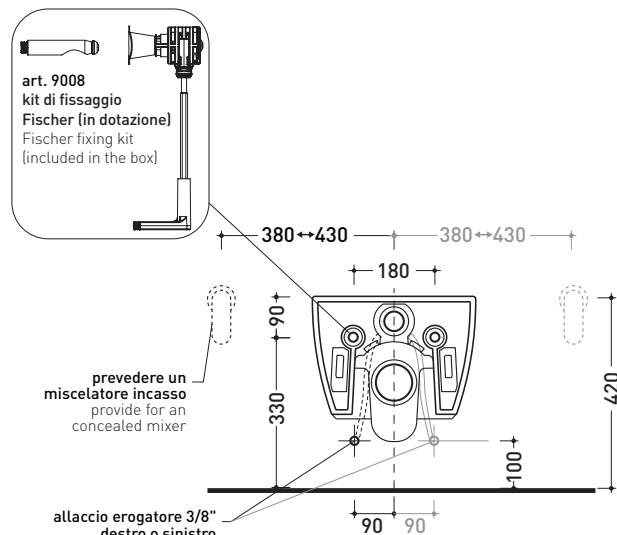

AP118G + ERWCB*

Wall hung wc (fixing kit included art. 9008)

* **WARNING:** the hole for the bidet jet must be requested

Complements: Soft-closing thermosetting wrapping seat&cover (QKCW07)
 SLIM soft-closing thermosetting seat&cover (QKCW09)
 Line accessories: TWO - HOOP - NOKÈ - FOLD

Technical accessories: Universal fixing bracket for wall hung wc/bidet (41/P)

Package dim. | Weight 26,1 kg | Pz. Pallet n° 18

CE UNI EN 997

Dop-No997

Flaminia does not recommend combining this toilet model with rapid-flow/flushometer systems or traditional high tanks

vista zenitale / zenital view

dettaglio erogatore / bidet jet detail

sezione longitudinale / section

vista retro / back view

sizes in mm

Please consider a 2% tolerance on indicated measurements

CERAMIC: glossy finish