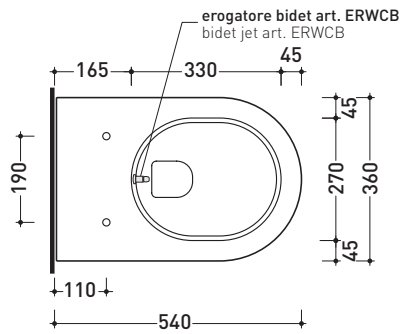

AP118G + ERWCB*

Wall hung wc (fixing kit included art. 9008)

* **WARNING:** the hole for the bidet jet must be requested

Complements: Soft-closing thermosetting wrapping seat&cover (QKCW07)
 SLIM soft-closing thermosetting seat&cover (QKCW09)
 Line accessories: TWO - HOOP - NOKÈ - FOLD

Technical accessories: Universal fixing bracket for wall hung wc/bidet (41/P)

Package dim. | Weight 26,1 kg | Pz. Pallet n° 18

CE UNI EN 997

Dop-No997

Flaminia does not recommend combining this toilet model with rapid-flow/flushometer systems or traditional high tanks

vista zenitale / zenital view

dettaglio erogatore / bidet jet detail

sezione longitudinale / section

vista retro / back view

sizes in mm

Please consider a 2% tolerance on indicated measurements

CERAMIC: glossy finish