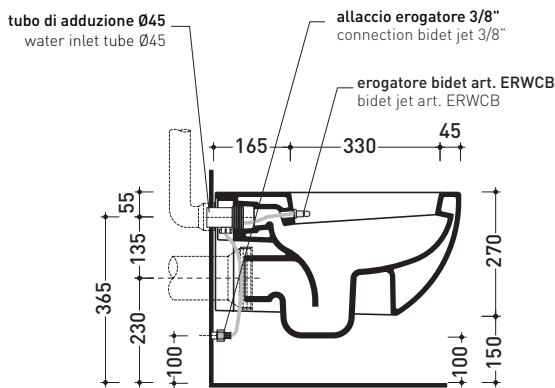

AP118G + ERWCB*

Wall hung wc (fixing kit included art. 9008)

* **WARNING:** the hole for the bidet jet must be requested

Complements: Soft-closing thermosetting wrapping seat&cover (QKCW07)
 SLIM soft-closing thermosetting seat&cover (QKCW09)
 Line accessories: TWO - HOOP - NOKÈ - FOLD

Technical accessories: Universal fixing bracket for wall hung wc/bidet (41/P)

Package dim. | Weight 26,1 kg | Pz. Pallet n° 18

CE UNI EN 997

Dop-No997

Flaminia does not recommend combining this toilet model with rapid-flow/flushometer systems or traditional high tanks

vista zenitale / zenital view

dettaglio erogatore / bidet jet detail

sezione longitudinale / section

vista retro / back view

sizes in mm

Please consider a 2% tolerance on indicated measurements

CERAMIC: glossy finish