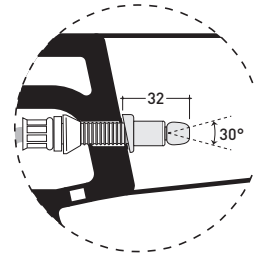

AP118G + ERWCB*

Wall hung wc (fixing kit included art. 9008)

* **WARNING:** the hole for the bidet jet must be requested

Complements: Soft-closing thermosetting wrapping seat&cover (QKCW07)
 SLIM soft-closing thermosetting seat&cover (QKCW09)
 Line accessories: TWO - HOOP - NOKÈ - FOLD

Technical accessories: Universal fixing bracket for wall hung wc/bidet (41/P)

Package dim. | Weight 26,1 kg | Pz. Pallet n° 18

CE UNI EN 997

Dop-No997

Flaminia does not recommend combining this toilet model with rapid-flow/flushometer systems or traditional high tanks

vista zenitale / zenital view

dettaglio erogatore / bidet jet detail

sezione longitudinale / section

vista retro / back view

sizes in mm

Please consider a 2% tolerance on indicated measurements

CERAMIC: glossy finish