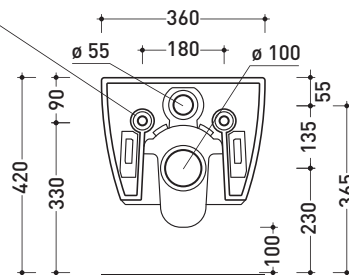

Technical accessories: **Universal fixing bracket for wall hung wc/bidet** (41/P)

Package dim. | Weight **22,5 kg** | Pz. Pallet n° **18**

CE UNI EN 997

Dop-No997

vista zenitale / zenital view

vista laterale / lateral view

sezione longitudinale / section

art. 9008  
 kit di fissaggio  
 Fischer (in dotazione)  
 Fischer fixing kit  
 (included in the box)

vista retro / back view

sizes in mm

Please consider a 2% tolerance on indicated measurements