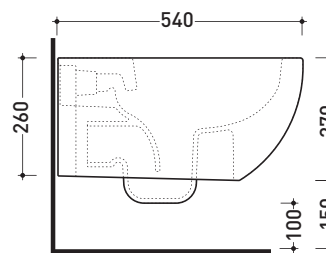

Technical accessories: **Universal fixing bracket for wall hung wc/bidet** (41/P)

Package dim. | Weight **22,5 kg** | Pz. Pallet n° **18**

CE UNI EN 997

Dop-No997

vista zenitale / zenital view

vista laterale / lateral view

sezione longitudinale / section

art. 9008  
 kit di fissaggio  
 Fischer (in dotazione)  
 Fischer fixing kit  
 (included in the box)

vista retro / back view

sizes in mm

Please consider a 2% tolerance on indicated measurements