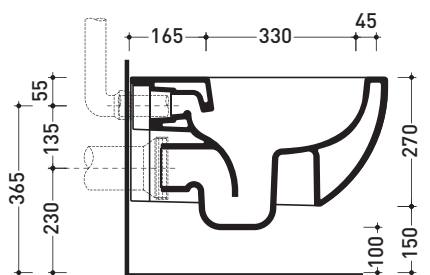

Technical accessories: **Universal fixing bracket for wall hung wc/bidet** (41/P)

Package dim. | Weight **22,5 kg** | Pz. Pallet n° **18**

CE UNI EN 997

Dop-No997

vista zenitale / zenital view

vista laterale / lateral view

sezione longitudinale / section

art. 9008  
 kit di fissaggio  
 Fischer (in dotazione)  
 Fischer fixing kit  
 (included in the box)

vista retro / back view

sizes in mm

Please consider a 2% tolerance on indicated measurements