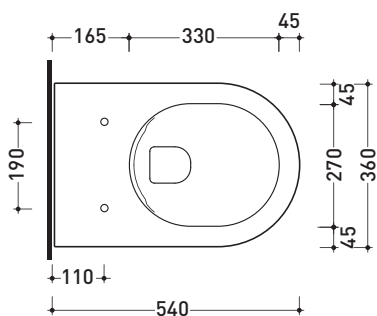

## AP118G

Wall hung wc with **goclean®** system (fixing kit included art. 9008)

Complements: **Soft-closing thermosetting wrapping seat&cover** (QKCW07)  
**SLIM soft-closing thermosetting seat&cover** (QKCW09)  
**gocare electronic multifunction coverseat** (FL7235 - FL7035R)  
**Line accessories:** TWO - HOOP - NOKÈ - FOLD

Technical accessories: **Universal fixing bracket for wall hung wc/bidet** (41/P)

Package dim. | Weight **22,5 kg** | Pz. Pallet n° **18**

CE UNI EN 997

Dop-No997

vista zenitale / zenital view

vista laterale / lateral view

sezione longitudinale / section

art. 9008  
 kit di fissaggio  
 Fischer (in dotazione)  
 Fischer fixing kit  
 (included in the box)

vista retro / back view

sizes in mm

Please consider a 2% tolerance on indicated measurements