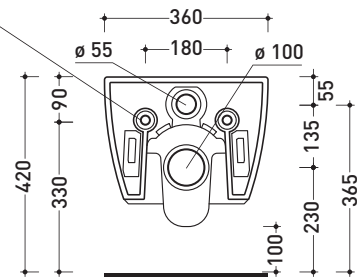

Technical accessories: **Universal fixing bracket for wall hung wc/bidet** (41/P)

Package dim. - | Weight **22,5 kg** | Pz. Pallet n° **18**

vista zenitale / zenital view

vista laterale / lateral view

sezione longitudinale / section

kit di fissaggio
Fischer
(in dotazione)
Fischer fixing kit
(included in the box)

vista retro / back view

size in mm

december 2014

CERAMIC: glossy finish

CERAMIC: matt finish