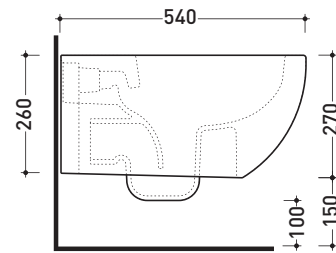

AP118G

Wall hung wc "goclean" (fixing kit included)

Complements: **Thermosetting wrapping seat&cover** (QKCW02)
Soft-closing thermosetting wrapping seat&cover (QKCW03)
SLIM thermosetting seat&cover (QKCW04)
SLIM soft-closing thermosetting seat&cover (QKCW05)
 Line accessories: TWO - HOOP - NOKE' - FOLD

Technical accessories: **Universal fixing bracket for wall hung wc/bidet** (41/P)

Package dim. - | Weight **22,5 kg** | Pz. Pallet n° **18**

vista zenitale / zenital view

vista laterale / lateral view

sezione longitudinale / section