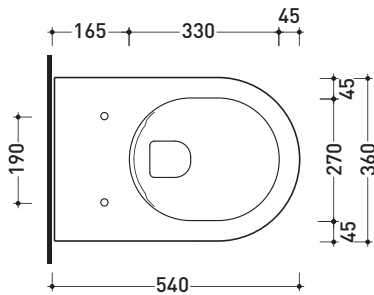

AP118G

Wall hung wc "goclean" (fixing kit included)

Complements: **Thermosetting wrapping seat&cover** (QKCW02)
Soft-closing thermosetting wrapping seat&cover (QKCW03)
SLIM thermosetting seat&cover (QKCW04)
SLIM soft-closing thermosetting seat&cover (QKCW05)
 Line accessories: TWO - HOOP - NOKE' - FOLD

Technical accessories: **Universal fixing bracket for wall hung wc/bidet** (41/P)

Package dim. - | Weight **22,5 kg** | Pz. Pallet n° **18**

vista zenitale / zenital view

vista laterale / lateral view

sezione longitudinale / section