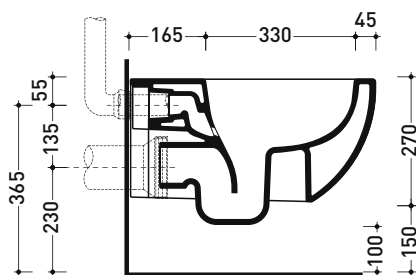

Technical accessories: Universal fixing bracket for wall hung wc/bidet (41/P)

Package dim.

Weight 24 kg

Pz. Pallet n° 18

UNI EN 997

Dop-No997

Flaminia does not recommend combining this toilet model with rapid-flow/flushometer systems or traditional high tanks

vista zenitale / zenital view

vista laterale / lateral view

sezione longitudinale / section

vista retro / back view

sizes in mm

Please consider a 2% tolerance on indicated measurements

CERAMIC: glossy finish