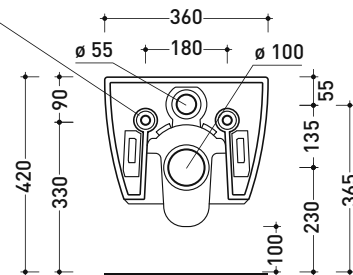

Technical accessories: Universal fixing bracket for wall hung wc/bidet (41/P)

Package dim.

Weight 24 kg

Pz. Pallet n° 18

UNI EN 997

Dop-No997

Flaminia does not recommend combining this toilet model with rapid-flow/flushometer systems or traditional high tanks

vista zenitale / zenital view

vista laterale / lateral view

sezione longitudinale / section

vista retro / back view

sizes in mm

Please consider a 2% tolerance on indicated measurements

CERAMIC: glossy finish