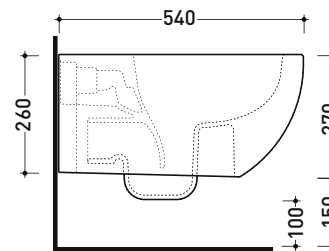

Technical accessories: Universal fixing bracket for wall hung wc/bidet (41/P)

Package dim.

Weight 24 kg

Pz. Pallet n° 18

UNI EN 997

Dop-No997

Flaminia does not recommend combining this toilet model with rapid-flow/flushometer systems or traditional high tanks

vista zenitale / zenital view

vista laterale / lateral view

sezione longitudinale / section

vista retro / back view

sizes in mm

Please consider a 2% tolerance on indicated measurements

CERAMIC: glossy finish