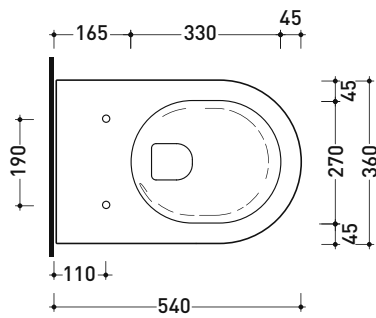

Technical accessories: Universal fixing bracket for wall hung wc/bidet (41/P)

Package dim.

Weight 24 kg

Pz. Pallet n° 18

UNI EN 997

Dop-No997

Flaminia does not recommend combining this toilet model with rapid-flow/flushometer systems or traditional high tanks

vista zenitale / zenital view

vista laterale / lateral view

sezione longitudinale / section

vista retro / back view

sizes in mm

Please consider a 2% tolerance on indicated measurements

CERAMIC: glossy finish