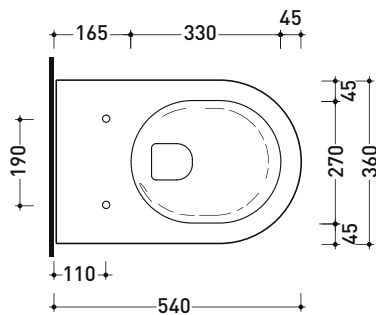

Technical accessories: Universal fixing bracket for wall hung wc/bidet (41/P)

Package dim. | Weight 24 kg | Pz. Pallet n° 18

UNI EN 997

Dop-No997

Flaminia does not recommend combining this toilet model with rapid-flow/flushometer systems or traditional high tanks

vista zenitale / zenital view

vista laterale / lateral view

sezione longitudinale / section

art. 9008  
 kit di fissaggio  
 Fischer (in dotazione)  
 Fischer fixing kit  
 (included in the box)

vista retro / back view

sizes in mm

CERAMIC: glossy finish

white

matt finish

milky white

carbone

Please consider a 2% tolerance on indicated measurements