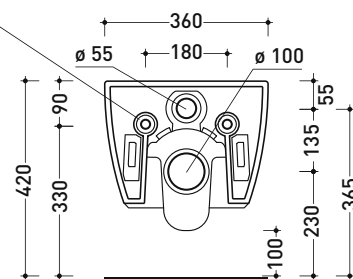

Technical accessories: Universal fixing bracket for wall hung wc/bidet (41/P)

Package dim. | Weight 24 kg | Pz. Pallet n° 18

UNI EN 997

Dop-No997

Flaminia does not recommend combining this toilet model with rapid-flow/flushometer systems or traditional high tanks

vista zenitale / zenital view

vista laterale / lateral view

sezione longitudinale / section

art. 9008  
 kit di fissaggio  
 Fischer (in dotazione)  
 Fischer fixing kit  
 (included in the box)

vista retro / back view

sizes in mm

CERAMIC: glossy finish

white

matt finish

milky white

carbone

Please consider a 2% tolerance on indicated measurements