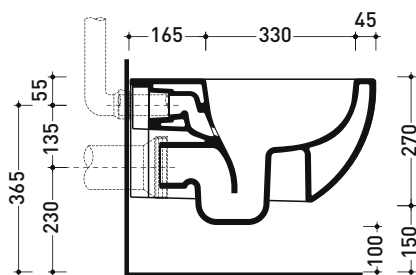

Technical accessories: Universal fixing bracket for wall hung wc/bidet (41/P)

Package dim. | Weight 24 kg | Pz. Pallet n° 18

UNI EN 997

Dop-No997

Flaminia does not recommend combining this toilet model with rapid-flow/flushometer systems or traditional high tanks

vista zenitale / zenital view

vista laterale / lateral view

sezione longitudinale / section

art. 9008  
 kit di fissaggio  
 Fischer (in dotazione)  
 Fischer fixing kit  
 (included in the box)

vista retro / back view

sizes in mm

CERAMIC: glossy finish

white

matt finish

milky white

carbone

Please consider a 2% tolerance on indicated measurements