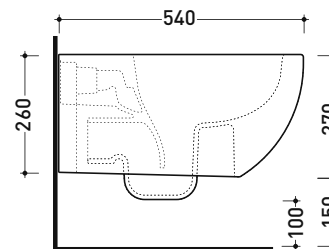

Technical accessories: Universal fixing bracket for wall hung wc/bidet (41/P)

Package dim. | Weight 24 kg | Pz. Pallet n° 18

UNI EN 997

Dop-No997

Flaminia does not recommend combining this toilet model with rapid-flow/flushometer systems or traditional high tanks

vista zenitale / zenital view

vista laterale / lateral view

sezione longitudinale / section

art. 9008  
 kit di fissaggio  
 Fischer (in dotazione)  
 Fischer fixing kit  
 (included in the box)

vista retro / back view

sizes in mm

CERAMIC: glossy finish

white

matt finish

milky white

carbone

Please consider a 2% tolerance on indicated measurements