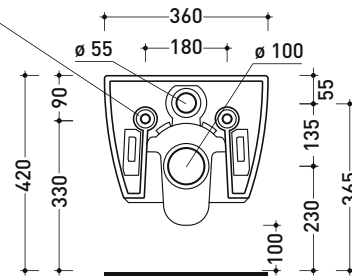

Technical accessories: **Universal fixing bracket for wall hung wc/bidet (41/P)**

Package dim. | Weight 21,5 kg | Pz. Pallet n° 18

UNI EN 997

Dop-No997

Flaminia does not recommend combining this toilet model with rapid-flow/flushometer systems or traditional high tanks

vista zenitale / zenital view

vista laterale / lateral view

sezione longitudinale / section

art. 9008  
 kit di fissaggio  
 Fischer (in dotazione)  
 Fischer fixing kit  
 (included in the box)

vista retro / back view

sizes in mm

Please consider a 2% tolerance on indicated measurements

CERAMIC: glossy finish

matt finish