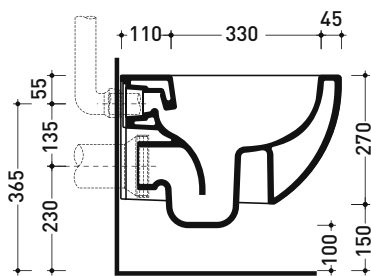

Technical accessories: **Universal fixing bracket for wall hung wc/bidet (41/P)**

Package dim. | Weight 21,5 kg | Pz. Pallet n° 18

UNI EN 997

Dop-No997

Flaminia does not recommend combining this toilet model with rapid-flow/flushometer systems or traditional high tanks

vista zenitale / zenital view

vista laterale / lateral view

sezione longitudinale / section

art. 9008  
 kit di fissaggio  
 Fischer (in dotazione)  
 Fischer fixing kit  
 (included in the box)

vista retro / back view

sizes in mm

Please consider a 2% tolerance on indicated measurements

CERAMIC: glossy finish

matt finish