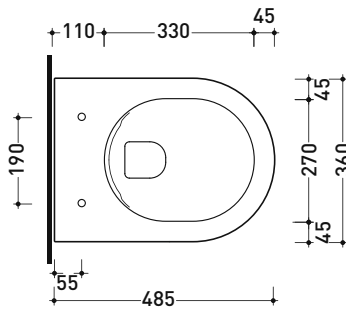

Technical accessories: **Universal fixing bracket for wall hung wc/bidet (41/P)**

Package dim. | Weight 21,5 kg | Pz. Pallet n° 18

UNI EN 997

Dop-No997

Flaminia does not recommend combining this toilet model with rapid-flow/flushometer systems or traditional high tanks

vista zenitale / zenital view

vista laterale / lateral view

sezione longitudinale / section

art. 9008  
 kit di fissaggio  
 Fischer (in dotazione)  
 Fischer fixing kit  
 (included in the box)

vista retro / back view

sizes in mm

Please consider a 2% tolerance on indicated measurements

CERAMIC: glossy finish

matt finish