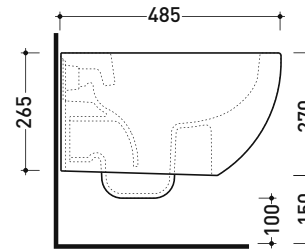

Technical accessories: **Universal fixing bracket for wall hung wc/bidet (41/P)**

Package dim. | Weight 21,5 kg | Pz. Pallet n° 18

UNI EN 997

Dop-No997

Flaminia does not recommend combining this toilet model with rapid-flow/flushometer systems or traditional high tanks

vista zenitale / zenital view

vista laterale / lateral view

sezione longitudinale / section

art. 9008  
 kit di fissaggio  
 Fischer (in dotazione)  
 Fischer fixing kit  
 (included in the box)

vista retro / back view

sizes in mm

Please consider a 2% tolerance on indicated measurements

CERAMIC: glossy finish

matt finish