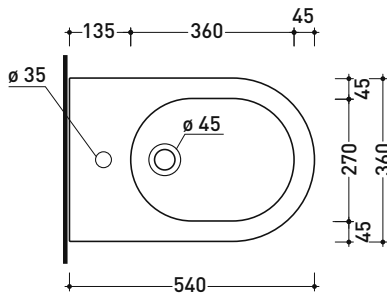

AP218

Wall hung single-hole bidet (fixing kit included art. 9008)

• with overflow • without hole/3 tap hole on demand

Complements: **Line taps bidet:** ONE - NOKÉ - SI - FOLD - X1
Line accessories: TWO - HOOP - NOKÉ - FOLD

Package dim.

Weight 17,5 kg

Pz. Pallet n° 18

CE UNI EN 14528 - CL20 Dop-No14528

vista zenitale / zenital view

vista laterale / lateral view

sezione longitudinale / section

art. 9008
 kit di fissaggio
 Fischer (in dotazione)
 Fischer fixing kit
 (included in the box)

vista retro / back view

sizes in mm

Please consider a 2% tolerance on indicated measurements

CERAMIC: glossy finish

white black

matt finish

milky white carbone argilla cenere nuvola fango rosso rubens petrolio menta uva