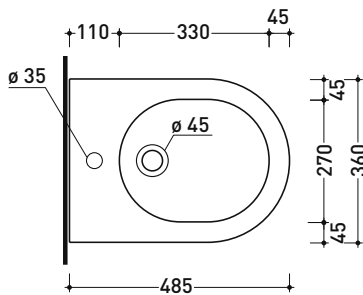

AP219 MiniApp

Wall hung single-hole bidet (fixing kit included art. 9008)

• with overflow • without tap hole on demand

Complements: **Line taps bidet:** ONE - NOKÉ - SI - FOLD - X1
Line accessories: TWO - HOOP - NOKÉ - FOLD

Package dim.

Weight 16,7 kg

Pz. Pallet n° 18

UNI EN 14528 - CL20 Dop-No14528

vista zenitale / zenital view

vista laterale / lateral view

sezione longitudinale / section

art. 9008
 kit di fissaggio
 Fischer (in dotazione)
 Fischer fixing kit
 (included in the box)

vista retro / back view

sizes in mm

Please consider a 2% tolerance on indicated measurements

CERAMIC: glossy finish

white black

matt finish

milky white carbone fango argilla cenere