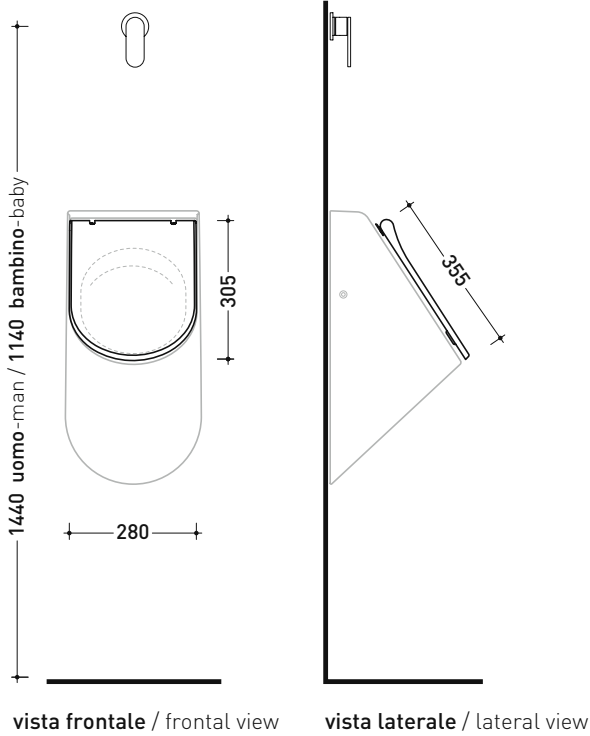

## AP28CW03

Thermosetting soft-close cover suitable for urinal with **quick-release hinges**

Complements: App urinal (AP28G)

Package dim. **cm** | Weight **1,3 kg** | Pz. Pallet n° -

sizes in mm

THERMOSETTING: glossy finish