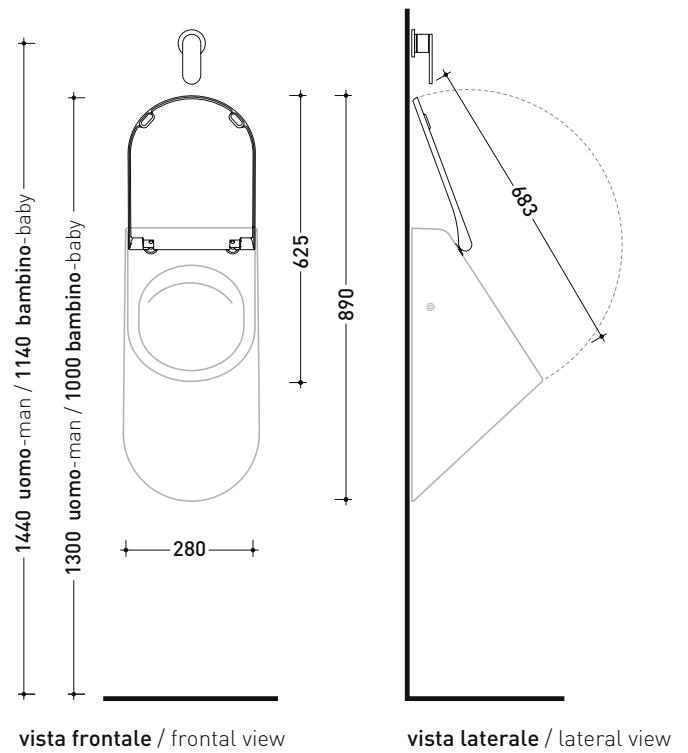

## AP28CW03

Thermosetting soft-close cover suitable for urinal with **quick-release hinges**

Complements: App urinal (AP28G)

Package dim. **cm** | Weight **1,3 kg** | Pz. Pallet n° -

sizes in mm

THERMOSETTING: glossy finish