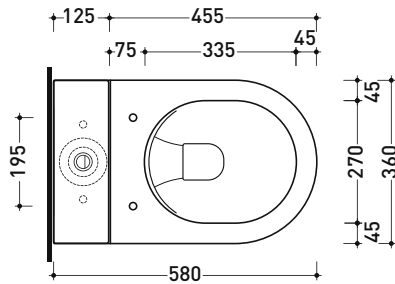

## AP116G + AP39

Monoblock wc goclean with s/p trap +  
cistern suitable for monoblock wc  
(drainage connectors art. LK5018 included)

Complements: **SLIM Short soft-closing thermosetting seat&cover (APCW07)**  
Line accessories: **TWO - HOOP - NOKÉ - FOLD**

CE UNI EN 997 Dop-No997

vista zenitale / zenital view

sizes in mm

Please consider a 2% tolerance on indicated measurements

CERAMIC: glossy finish

white

matt finish

milky white