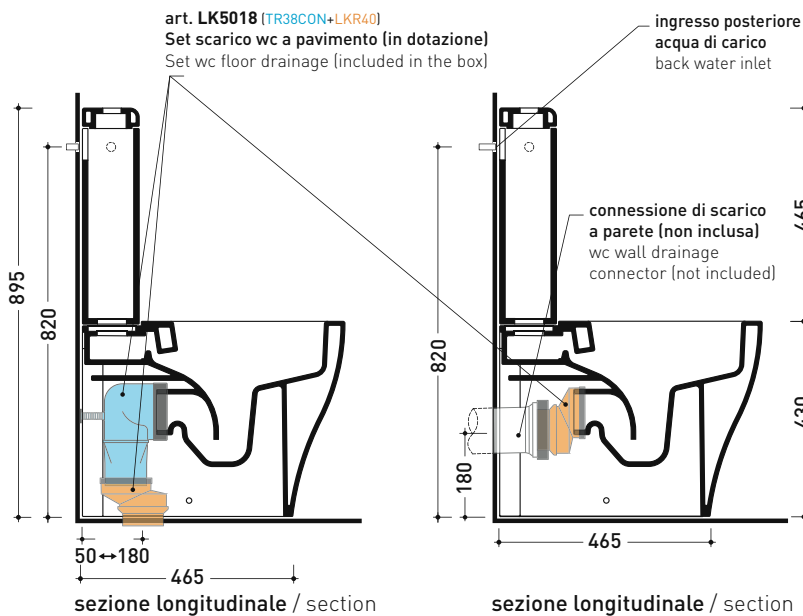

## AP116G + AP39

Monoblock wc goclean with s/p trap +  
cistern suitable for monoblock wc  
(drainage connectors art. LK5018 included)

Complements: **SLIM Short soft-closing thermosetting seat&cover (APCW07)**  
Line accessories: **TWO - HOOP - NOKÉ - FOLD**

Technical accessories: **Floor fixing kit (9003)**  
**OLI double flushing system (MBBO)**

Package dim. wc | Weight **34 kg** | Pz. Pallet n° **18**

Package dim. cistern | Weight **14 kg** | Pz. Pallet n° **36**

CE UNI EN 997 Dop-No997

vista zenitale / zenital view

sizes in mm

Please consider a 2% tolerance on indicated measurements

CERAMIC: glossy finish

white

matt finish

milky white