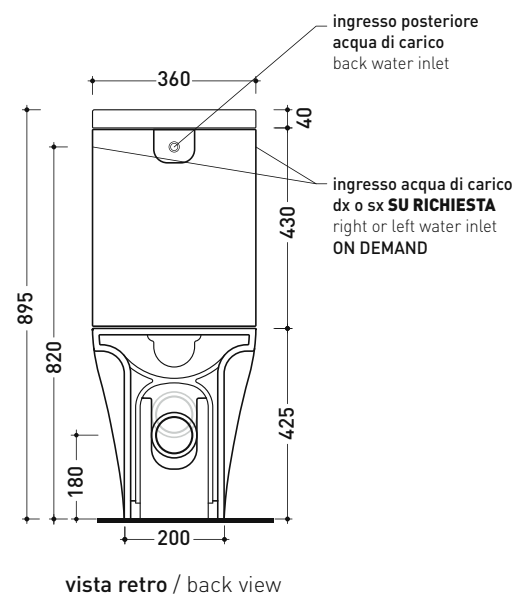

## AP116G + AP39

Monoblock wc goclean with s/p trap +  
cistern suitable for monoblock wc  
(drainage connectors art. LK5018 included)

Complements: **SLIM Short soft-closing thermosetting seat&cover (APCW07)**  
Line accessories: **TWO - HOOP - NOKÉ - FOLD**

Technical accessories: **Floor fixing kit (9003)**  
**OLI double flushing system (MBBO)**

Package dim. wc | Weight **34 kg** | Pz. Pallet n° **18**

Package dim. cistern | Weight **14 kg** | Pz. Pallet n° **36**

CE UNI EN 997 Dop-No997

vista zenitale / zenital view

sizes in mm

Please consider a 2% tolerance on indicated measurements

CERAMIC: glossy finish

white

matt finish

milky white