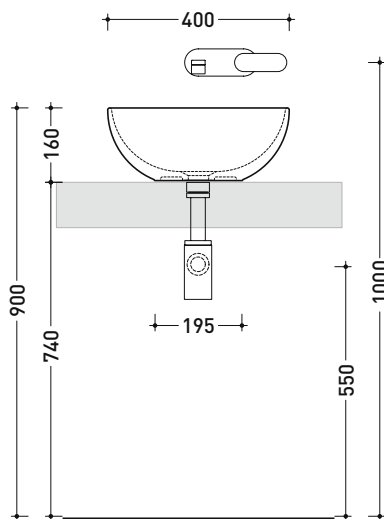

### Countertop basin 40 cm

• without overflow • without tap ledge

Complements: **Forty6 shelf (F6BL)**  
**Furniture BOX - depth. 37 / 50 cm**  
**Furniture CUBIKA - depth. 37 / 50 cm**  
**Furniture DENVER**  
**Filo 60 / 75 structure (F160SV - F175SV - F175SC)**  
**Line taps basin: ONE - NOKÉ - SI - FOLD - X1**  
**Line accessories: TWO - HOOP - NOKÉ - FOLD**

Package dim.

Weight **7 kg**

Pz. Pallet n° **42**

UNI EN 14688 - CL00

Dop-No14688

vista zenitale / zenital view

vista zenitale / zenital view

vista frontale / frontal view

sezione longitudinale / section

sizes in mm

Please consider a 2% tolerance on indicated measurements

CERAMIC: glossy finish

matt finish

white black

milky white carbone

argilla