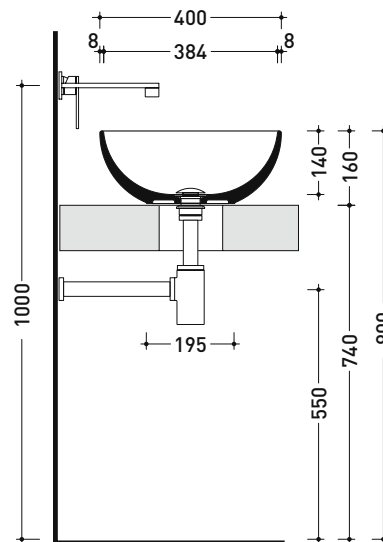

### Countertop basin 40 cm

• without overflow • without tap ledge

Complements: **Forty6 shelf (F6BL)**  
**Furniture BOX - depth. 37 / 50 cm**  
**Furniture CUBIKA - depth. 37 / 50 cm**  
**Furniture DENVER**  
**Filo 60 / 75 structure (F160SV - F175SV - F175SC)**  
**Line taps basin: ONE - NOKÉ - SI - FOLD - X1**  
**Line accessories: TWO - HOOP - NOKÉ - FOLD**

Package dim.

Weight **7 kg**

Pz. Pallet n° **42**

UNI EN 14688 - CL00

Dop-No14688

vista zenitale / zenital view

vista zenitale / zenital view

vista frontale / frontal view

sezione longitudinale / section

sizes in mm

Please consider a 2% tolerance on indicated measurements

CERAMIC: glossy finish

matt finish

white black

milky white carbone

argilla