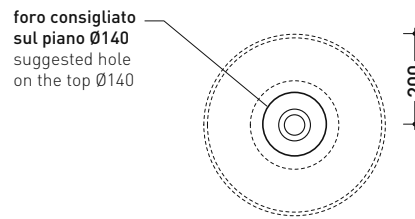

### Countertop basin 40 cm

• without overflow • without tap ledge

Complements: **Forty6 shelf (F6BL)**  
**Furniture BOX - depth. 37 / 50 cm**  
**Furniture CUBIKA - depth. 37 / 50 cm**  
**Furniture DENVER**  
**Filo 60 / 75 structure (F160SV - F175SV - F175SC)**  
**Line taps basin: ONE - NOKÉ - SI - FOLD - X1**  
**Line accessories: TWO - HOOP - NOKÉ - FOLD**

Package dim.

Weight **7 kg**

Pz. Pallet n° **42**

UNI EN 14688 - CL00

Dop-No14688

vista zenitale / zenital view

vista zenitale / zenital view

vista frontale / frontal view

sezione longitudinale / section

sizes in mm

Please consider a 2% tolerance on indicated measurements

CERAMIC: glossy finish

matt finish

white black

milky white carbone

argilla