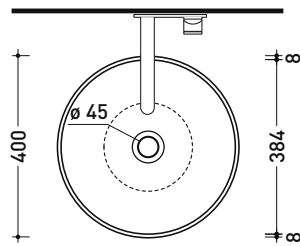

### Countertop basin 40 cm

• without overflow • without tap ledge

Complements: **Forty6 shelf (F6BL)**  
**Furniture BOX - depth. 37 / 50 cm**  
**Furniture CUBIKA - depth. 37 / 50 cm**  
**Furniture DENVER**  
**Filo 60 / 75 structure (F160SV - F175SV - F175SC)**  
**Line taps basin: ONE - NOKÉ - SI - FOLD - X1**  
**Line accessories: TWO - HOOP - NOKÉ - FOLD**

Package dim.

Weight **7 kg**

Pz. Pallet n° **42**

UNI EN 14688 - CL00

Dop-No14688

vista zenitale / zenital view

vista zenitale / zenital view

vista frontale / frontal view

sezione longitudinale / section

sizes in mm

Please consider a 2% tolerance on indicated measurements

CERAMIC: glossy finish

matt finish

white black

milky white carbone

argilla