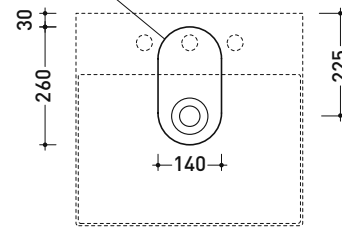

AP5047 AppLight 5047

Countertop - wall hung basin 50x47 cm

• with overflow • arranged for three tap holes

Complements: Furniture CUBIKA - depth. 50 cm
 Furniture DENVER (DV103M)
 Line taps basin: ONE - NOKÉ - SI - FOLD - X1 - STIL
 Line accessories: TWO - HOOP - FOLD

Package dim.

Weight 13,5 kg

Pz. Pallet n° 20

CE UNI EN 14688 - CL20 Dop-No14688

vista zenitale / zenital view

foro consigliato sul piano
 suggested hole on the top

vista zenitale / zenital view

vista frontale / frontal view

sezione longitudinale / section

sizes in mm

Please consider a 2% tolerance on indicated measurements