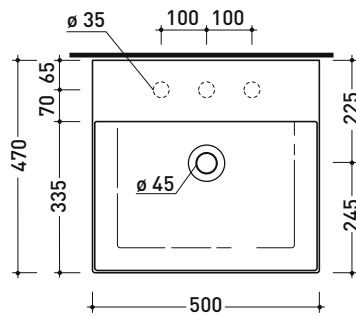

AP5047 AppLight 5047

Countertop - wall hung basin 50x47 cm

• with overflow • arranged for three tap holes

Complements: Furniture CUBIKA - depth. 50 cm
 Furniture DENVER (DV103M)
 Line taps basin: ONE - NOKÉ - SI - FOLD - X1 - STIL
 Line accessories: TWO - HOOP - FOLD

Package dim.

Weight 13,5 kg

Pz. Pallet n° 20

CE UNI EN 14688 - CL20 Dop-No14688

vista zenitale / zenital view

foro consigliato sul piano
 suggested hole on the top

vista zenitale / zenital view

vista frontale / frontal view

sezione longitudinale / section

sizes in mm

Please consider a 2% tolerance on indicated measurements