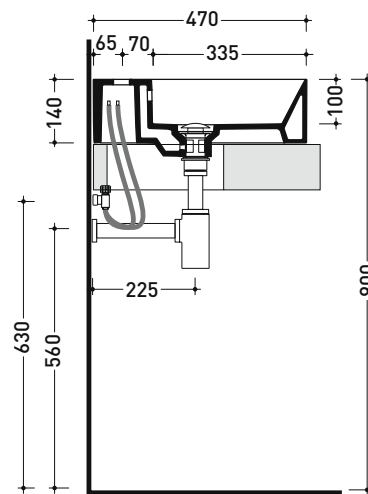

AP5047 AppLight 5047

Countertop - wall hung basin 50x47 cm

• with overflow • arranged for three tap holes

Complements: Furniture CUBIKA - depth. 50 cm
 Furniture DENVER (DV103M)
 Line taps basin: ONE - NOKÉ - SI - FOLD - X1 - STIL
 Line accessories: TWO - HOOP - FOLD

Package dim.

Weight 13,5 kg

Pz. Pallet n° 20

CE UNI EN 14688 - CL20 Dop-No14688

vista zenitale / zenital view

foro consigliato sul piano
 suggested hole on the top

vista zenitale / zenital view

vista frontale / frontal view

sezione longitudinale / section

sizes in mm

Please consider a 2% tolerance on indicated measurements