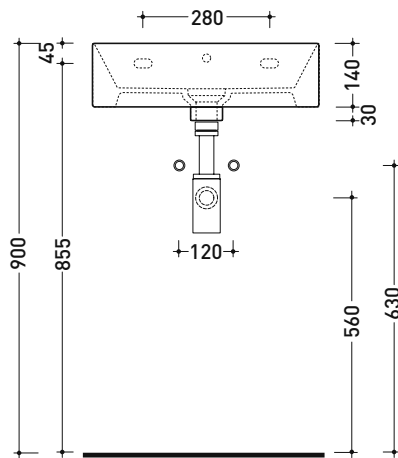

AP5047 AppLight 5047

Countertop - wall hung basin 50x47 cm

• with overflow • arranged for three tap holes

Complements: Furniture CUBIKA - depth. 50 cm
 Furniture DENVER (DV103M)
 Line taps basin: ONE - NOKÉ - SI - FOLD - X1 - STIL
 Line accessories: TWO - HOOP - FOLD

Package dim.

Weight 13,5 kg

Pz. Pallet n° 20

CE UNI EN 14688 - CL20 Dop-No14688

vista zenitale / zenital view

foro consigliato sul piano
 suggested hole on the top

vista zenitale / zenital view

vista frontale / frontal view

sezione longitudinale / section

sizes in mm

Please consider a 2% tolerance on indicated measurements