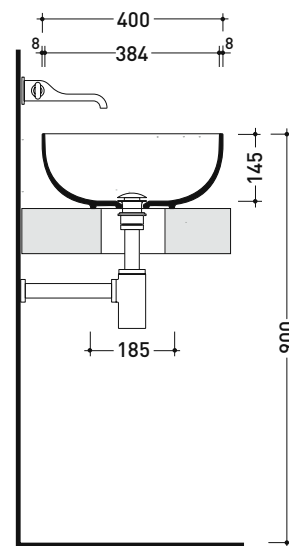

### Countertop basin 62 cm

• without overflow • without tap ledge

Complements: Forty6 shelf (F6BL)  
 Furniture BOX - depth. 37 / 50 cm  
 Furniture CUBIKA - depth. 37 / 50 cm  
 Furniture DENVER (DV103M)  
 Filo 75 structure (FI75SV - FI75SC)  
 Line taps basin: ONE - NOKÉ - SI - FOLD - X1  
 Line accessories: TWO - HOOP - NOKÉ - FOLD

Package dim.

Weight 11 kg

Pz. Pallet n° 30

CE UNI EN 14688 - CL00 Dop-No14688

vista zenitale / zenital view

foro consigliato  
 sul piano Ø140  
 suggested hole  
 on the top Ø140

vista zenitale / zenital view

vista frontale / frontal view

sezione longitudinale / section

sizes in mm

Please consider a 2% tolerance on indicated measurements

CERAMIC: glossy finish

matt finish

white black

milky white carbone argilla cenere nuvola fango rosso rubens petrolio menta uva