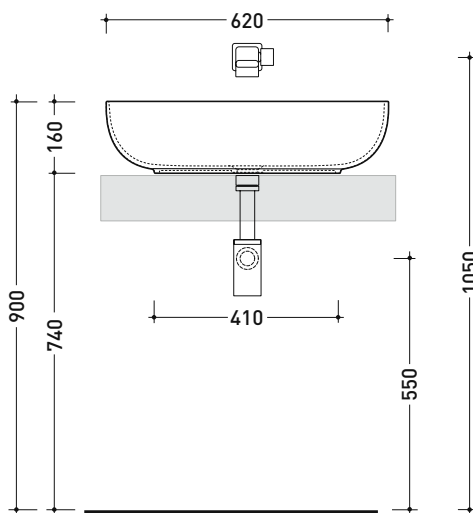

### Countertop basin 62 cm

• without overflow • without tap ledge

Complements: Forty6 shelf (F6BL)  
 Furniture BOX - depth. 37 / 50 cm  
 Furniture CUBIKA - depth. 37 / 50 cm  
 Furniture DENVER (DV103M)  
 Filo 75 structure (FI75SV - FI75SC)  
 Line taps basin: ONE - NOKÉ - SI - FOLD - X1  
 Line accessories: TWO - HOOP - NOKÉ - FOLD

Package dim.

Weight 11 kg

Pz. Pallet n° 30

CE UNI EN 14688 - CL00 Dop-No14688

vista zenitale / zenital view

foro consigliato  
 sul piano Ø140  
 suggested hole  
 on the top Ø140

vista zenitale / zenital view

vista frontale / frontal view

sezione longitudinale / section

sizes in mm

Please consider a 2% tolerance on indicated measurements

CERAMIC: glossy finish

matt finish

white black

milky white carbone argilla cenere nuvola fango rosso rubens petrolio menta uva