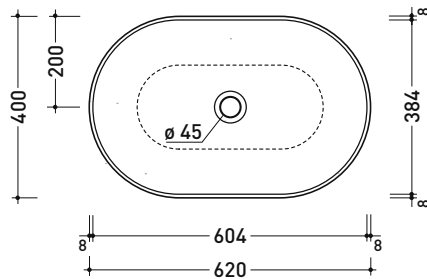

### Countertop basin 62 cm

• without overflow • without tap ledge

Complements: Forty6 shelf (F6BL)  
 Furniture BOX - depth. 37 / 50 cm  
 Furniture CUBIKA - depth. 37 / 50 cm  
 Furniture DENVER (DV103M)  
 Filo 75 structure (FI75SV - FI75SC)  
 Line taps basin: ONE - NOKÉ - SI - FOLD - X1  
 Line accessories: TWO - HOOP - NOKÉ - FOLD

Package dim.

Weight 11 kg

Pz. Pallet n° 30

CE UNI EN 14688 - CL00 Dop-No14688

vista zenitale / zenital view

foro consigliato  
 sul piano Ø140  
 suggested hole  
 on the top Ø140

vista zenitale / zenital view

vista frontale / frontal view

sezione longitudinale / section

sizes in mm

Please consider a 2% tolerance on indicated measurements

CERAMIC: glossy finish

matt finish

white black

milky white carbone argilla cenere nuvola fango rosso rubens petrolio menta uva