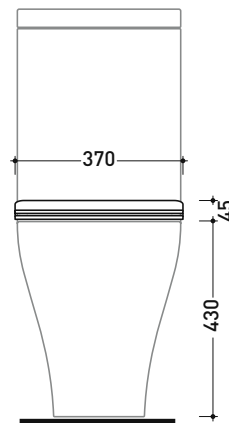

APCW07

SLIM SHORT oft-closing thermosetting seat&cover with **quick-release hinges** suitable for APP monoblock wc

Complements: App monoblock Wc (AP116G - AP116RG)

Package dim.

Weight **3 kg**

Pz. Pallet n° -

art. AP116G - AP116RG
vista zenitale / zenital view

art. AP116G - AP116RG
vista laterale / lateral view

art. AP116G - AP116RG
vista frontale / frontal view

sizes in mm

THERMOSETTING: glossy finish

white

matt finish