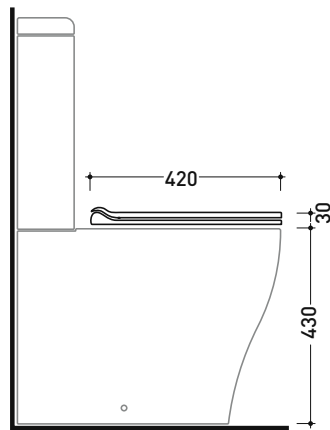

APCW07

SLIM SHORT oft-closing thermosetting seat&cover with **quick-release hinges** suitable for APP monoblock wc

Complements: App monoblock Wc (AP116G - AP116RG)

Package dim.

Weight **3 kg**

Pz. Pallet n° -

art. AP116G - AP116RG
vista zenitale / zenital view

art. AP116G - AP116RG
vista laterale / lateral view

art. AP116G - AP116RG
vista frontale / frontal view

sizes in mm

THERMOSETTING: glossy finish

white

matt finish