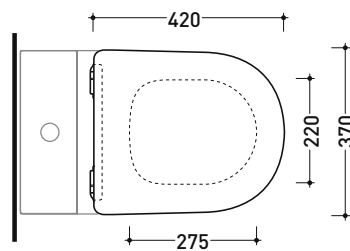

APCW07

SLIM SHORT oft-closing thermosetting seat&cover with **quick-release hinges** suitable for APP monoblock wc

Complements: App monoblock Wc (AP116G - AP116RG)

Package dim.

Weight **3 kg**

Pz. Pallet n° -

art. AP116G - AP116RG
vista zenitale / zenital view

art. AP116G - AP116RG
vista laterale / lateral view

art. AP116G - AP116RG
vista frontale / frontal view

sizes in mm

THERMOSETTING: glossy finish

white

matt finish