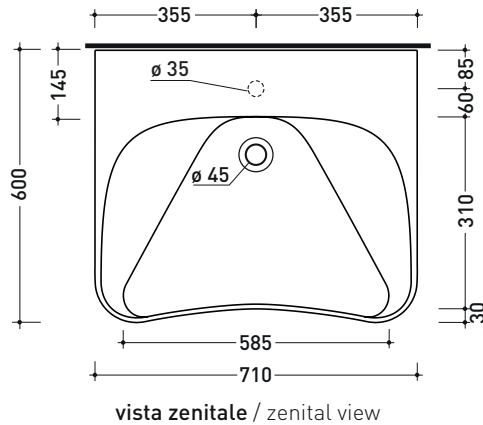

## APD70 AppSolution 70

Wall hung single-hole basin 70 cm or suitable for brackets  
• with overflow

Complements: **Fixed brackets (ADF)**  
**Adjustable support (ADIR)**  
**Adjustable penumatic support (ADP)**

Technical accessories: **Stop & Go drain (PLSG)**  
**CERAMIC Stop & Go drain (PLCE)**  
**Two piece set chrome tap filters (RF026)**

Package dim. **cm** | Weight **24 kg** | Pz. Pallet n°

CE UNI EN 14688 - CL20 Dop-No14688

sizes in mm

Please consider a 2% tolerance on indicated measurements

CERAMIC: glossy finish

matt finish

white

latte

carbone