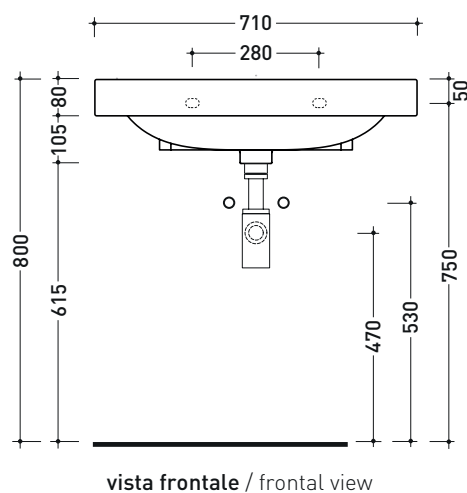

## APD70 AppSolution 70

Wall hung single-hole basin 70 cm or suitable for brackets  
• with overflow

Complements: **Fixed brackets (ADF)**  
**Adjustable support (ADIR)**  
**Adjustable penumatic support (ADP)**

Technical accessories: **Stop & Go drain (PLSG)**  
**CERAMIC Stop & Go drain (PLCE)**  
**Two piece set chrome tap filters (RF026)**

Package dim. **cm** | Weight **24 kg** | Pz. Pallet n°

CE UNI EN 14688 - CL20 Dop-No14688

sizes in mm

Please consider a 2% tolerance on indicated measurements

CERAMIC: glossy finish

matt finish

white

latte

carbone