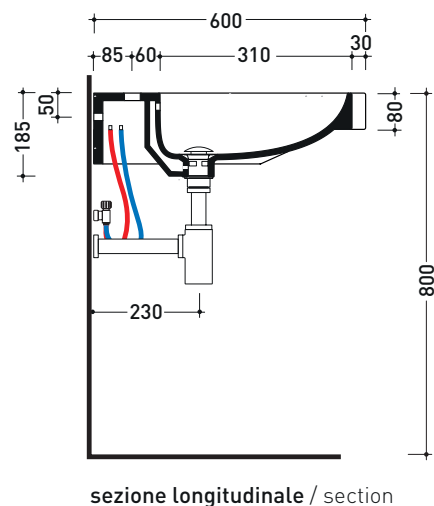

## APD70 AppSolution 70

Wall hung single-hole basin 70 cm or suitable for brackets  
• with overflow

Complements: **Fixed brackets (ADF)**  
**Adjustable support (ADIR)**  
**Adjustable penumatic support (ADP)**

Technical accessories: **Stop & Go drain (PLSG)**  
**CERAMIC Stop & Go drain (PLCE)**  
**Two piece set chrome tap filters (RF026)**

Package dim. **cm** | Weight **24 kg** | Pz. Pallet n°

CE UNI EN 14688 - CL20 Dop-No14688

sizes in mm

Please consider a 2% tolerance on indicated measurements

CERAMIC: glossy finish

matt finish

white

latte

carbone