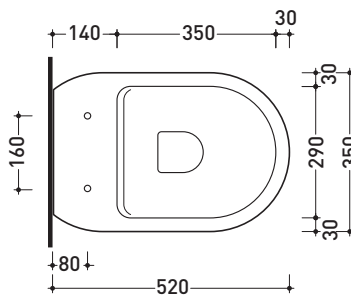

AS118G

Wall hung wc with goclean® system (fixing kit included art. 9008)

Complements: **SLIM soft-closing thermosetting seat&cover (ASCW05)**
 Line accessories: **TWO - HOOP - NOKÉ - FOLD**

Technical accessories: **Universal fixing bracket for wall hung wc/bidet (41/P)**

Package dim. cm | Weight 19,5 kg | Pz. Pallet n° 15

UNI EN 997

Dop-No997

Flaminia does not recommend combining this toilet model with rapid-flow/flushometer systems or traditional high tanks

vista zenitale / zenital view

vista laterale / lateral view

sezione longitudinale / section

vista retro / back view

sizes in mm

CERAMIC: glossy finish

white

matt finish

milky white