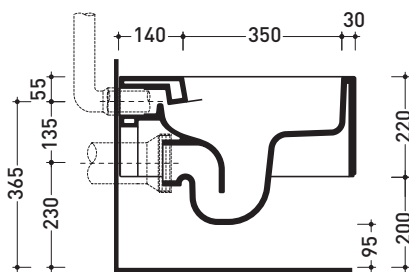

Package dim. cm | Weight 19,5 kg | Pz. Pallet n° 15

UNI EN 997

Dop-No997

Flaminia does not recommend combining this toilet model with rapid-flow/flushometer systems or traditional high tanks

vista zenitale / zenital view

vista laterale / lateral view

sezione longitudinale / section

vista retro / back view

sizes in mm

CERAMIC: glossy finish

white

matt finish

milky white