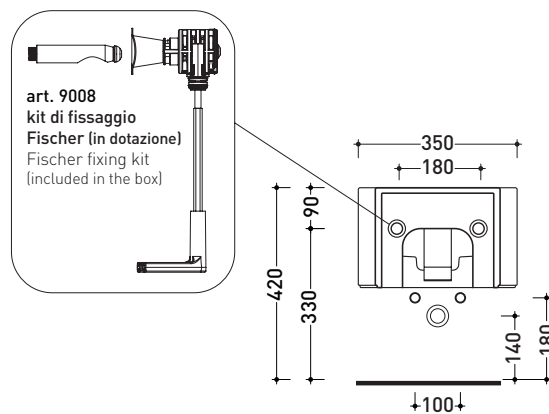

## AS218

Wall hung single-hole bidet (fixing kit art. 9008 included)

• WITH OVERFLOW • WITHOUT TAP HOLE ON DEMAND

Complements: **Line taps bidet:** ONE - NOKÉ - SI - FOLD - X1  
**Line accessories:** TWO - HOOP - NOKÉ - FOLD

Technical accessories: **Universal fixing bracket for wall hung wc/bidet (41/P)**  
**Short chrome siphon for bidet (SIFB/CR)**  
**Stop & Go drain (PLSG)**  
**CERAMIC Stop & Go drain (PLCE)**  
**Two piece set chrome tap filters (RF026)**

Package dim. 57 x 39 x 35 cm | Weight 21,3 kg | Pz. Pallet n° 15

UNI EN 14528 - CL20 Dop-No14528

vista zenitale / zenital view

vista laterale / lateral view

sezione longitudinale / section

vista retro / back view

sizes in mm

CERAMIC: glossy finish

white

matt finish

milky white

carbone

cenere

Please consider a 2% tolerance on indicated measurements