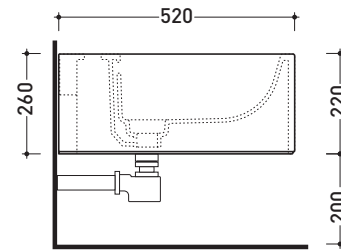

## AS218

Wall hung single-hole bidet (fixing kit art. 9008 included)

• WITH OVERFLOW • WITHOUT TAP HOLE ON DEMAND

Complements: **Line taps bidet:** ONE - NOKÉ - SI - FOLD - X1  
**Line accessories:** TWO - HOOP - NOKÉ - FOLD

Package dim. 57 x 39 x 35 cm | Weight 21,3 kg | Pz. Pallet n° 15

UNI EN 14528 - CL20 Dop-No14528

vista zenitale / zenital view

vista laterale / lateral view

sezione longitudinale / section

vista retro / back view

sizes in mm

CERAMIC: glossy finish

white

matt finish

milky white

carbone

cenere

Please consider a 2% tolerance on indicated measurements