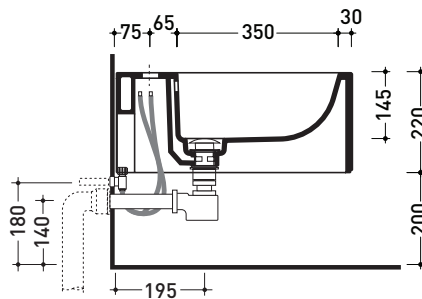

Package dim. 57 x 39 x 35 cm | Weight 21,3 kg | Pz. Pallet n° 15

UNI EN 14528 - CL20 Dop-No14528

vista zenitale / zenital view

vista laterale / lateral view

sezione longitudinale / section

vista retro / back view

sizes in mm

CERAMIC: glossy finish

white

matt finish

milky white

carbone

cenere

Please consider a 2% tolerance on indicated measurements