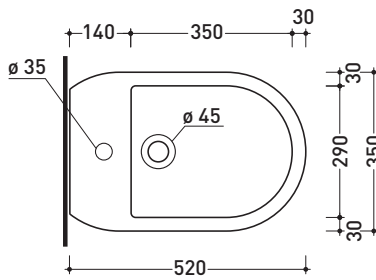

## AS218

Wall hung single-hole bidet (fixing kit art. 9008 included)

• WITH OVERFLOW • WITHOUT TAP HOLE ON DEMAND

Complements: **Line taps bidet:** ONE - NOKÉ - SI - FOLD - X1  
**Line accessories:** TWO - HOOP - NOKÉ - FOLD

Package dim. 57 x 39 x 35 cm | Weight 21,3 kg | Pz. Pallet n° 15

UNI EN 14528 - CL20 Dop-No14528

vista zenitale / zenital view

vista laterale / lateral view

sezione longitudinale / section

vista retro / back view

sizes in mm

CERAMIC: glossy finish

white

matt finish

milky white

carbone

cenere

Please consider a 2% tolerance on indicated measurements