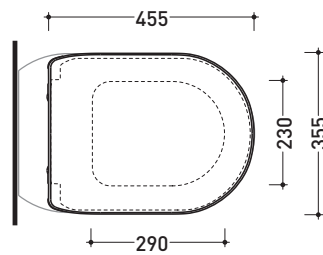

ASCW05

SLIM Soft-closing thermosetting seat&cover
with **QUICK-RELEASE HINGES**

Complements: Astra Wall hung goclean wc (AS118G)
Astra back to wall PLUS goclean wc (AS117RG)
Astra back to wall goclean wc (AS117G)

Package dim. cm | Weight 2 kg | Pz. Pallet n° -

art. AS117G - AS117RG
vista zenitale / zenital view

art. AS118G
vista zenitale / zenital view

art. AS117G - AS117RG
vista laterale / lateral view

art. AS118G
vista laterale / lateral view

sizes in mm

THERMOSETTING: glossy finish

white

matt finish

milky white

carbone

cenere