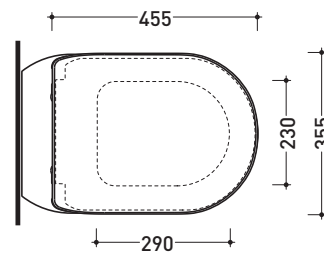

ASCW05

SLIM Soft-closing thermosetting seat&cover
with **QUICK-RELEASE HINGES**

Complements: Astra Wall hung goclean wc (AS118G)
Astra back to wall PLUS goclean wc (AS117RG)
Astra back to wall goclean wc (AS117G)

Package dim. cm | Weight 2 kg | Pz. Pallet n° -

art. AS117G - AS117RG
vista zenitale / zenital view

art. AS118G
vista zenitale / zenital view

art. AS117G - AS117RG
vista laterale / lateral view

art. AS118G
vista laterale / lateral view

sizes in mm

THERMOSETTING: glossy finish

white

matt finish

milky white

carbone

cenere