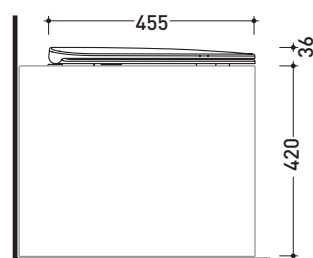

ASCW05

SLIM Soft-closing thermosetting seat&cover
with **QUICK-RELEASE HINGES**

Complements: Astra Wall hung goclean wc (AS118G)
Astra back to wall PLUS goclean wc (AS117RG)
Astra back to wall goclean wc (AS117G)

Package dim. cm | Weight 2 kg | Pz. Pallet n° -

art. AS117G - AS117RG
vista zenitale / zenital view

art. AS118G
vista zenitale / zenital view

art. AS117G - AS117RG
vista laterale / lateral view

art. AS118G
vista laterale / lateral view

sizes in mm

THERMOSETTING: glossy finish

white

matt finish

milky white

carbone

cenere