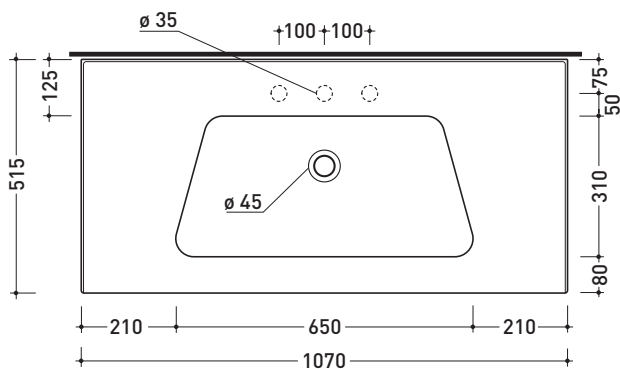

BM105L Bloom 105

Wall-hung or suitable for furniture console cm 107

•WITH OVERFLOW •ARRANGED FOT THREE TAP HOLES

Complements: **Line taps basin:** ONE - NOKÈ - SI - FOLD
Line accessories: TWO - HOOP - NOKÈ - FOLD

Technical accessories: **Chrome siphon (SIFL/CR) - Telescopic chrome siphon (SIFL066)**
Stop & Go drain (PLSG)
CERAMIC Stop & Go drain (PLCE)
Two piece set chrome tap filters (RF026)
Wall fixing kit (9002)

Package dim. | Weight **25,5 kg** | Pz. Pallet n°

UNI EN 14688 - CL20 Dop-No14688

vista zenitale / zenital view

vista zenitale / zenital view

vista frontale / frontal view

sezione longitudinale / section

sizes in mm