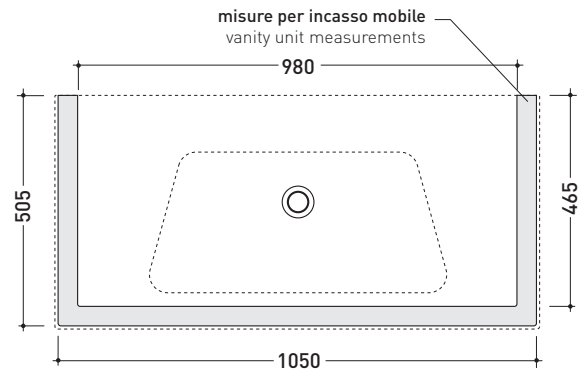

BM105L Bloom 105

Wall-hung or suitable for furniture console cm 107

•WITH OVERFLOW •ARRANGED FOT THREE TAP HOLES

Complements: **Line taps basin:** ONE - NOKÈ - SI - FOLD
Line accessories: TWO - HOOP - NOKÈ - FOLD

Package dim. | Weight **25,5 kg** | Pz. Pallet n°

UNI EN 14688 - CL20 Dop-No14688

vista zenitale / zenital view

vista zenitale / zenital view

vista frontale / frontal view

sezione longitudinale / section

sizes in mm

Please consider a 2% tolerance on indicated measurements

CERAMIC: glossy finish

matt finish

iridescent finish