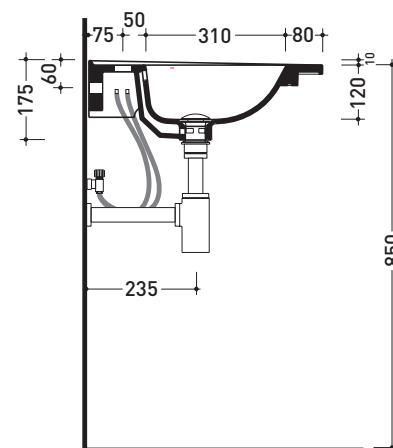

BM105L Bloom 105

Wall-hung or suitable for furniture console cm 107

•WITH OVERFLOW •ARRANGED FOT THREE TAP HOLES

Complements: **Line taps basin:** ONE - NOKÈ - SI - FOLD
Line accessories: TWO - HOOP - NOKÈ - FOLD

Package dim. | Weight **25,5 kg** | Pz. Pallet n°

UNI EN 14688 - CL20 Dop-No14688

vista zenitale / zenital view

vista zenitale / zenital view

vista frontale / frontal view

sezione longitudinale / section

sizes in mm