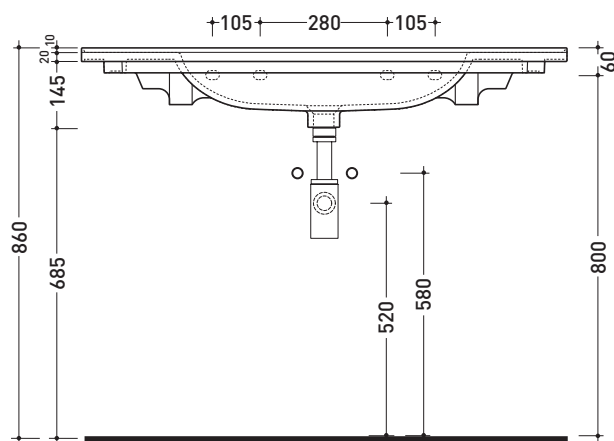

Package dim. | Weight **25,5 kg** | Pz. Pallet n°

UNI EN 14688 - CL20 Dop-No14688

vista zenitale / zenital view

vista zenitale / zenital view

vista frontale / frontal view

sezione longitudinale / section

sizes in mm

Please consider a 2% tolerance on indicated measurements

CERAMIC: glossy finish

matt finish

iridescent finish