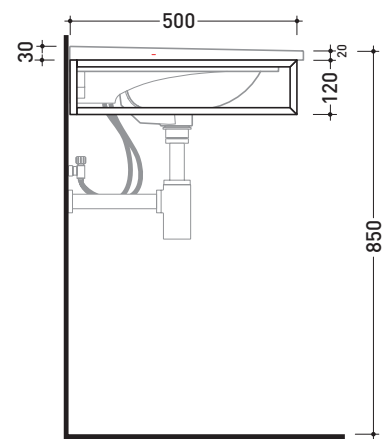

design ANGELETTI - RUZZA

2017

BM105S Bloom 105

Wall hung stainless steel towel rail
suitable for consolle Bloom 105

Complements: Console Bloom 105 (BM105L)
Line taps basin: ONE - NOKÈ - SI - FOLD
Line accessories: TWO - HOOP - NOKÈ - FOLD

Package dim. | Weight **3,4 kg** | Pz. Pallet n°

CE

vista zenitale / zenital view

assonometria / axonometry

vista frontale / frontal view

sezione longitudinale / section

sizes in mm

STAINLESS STEEL: glossy finish