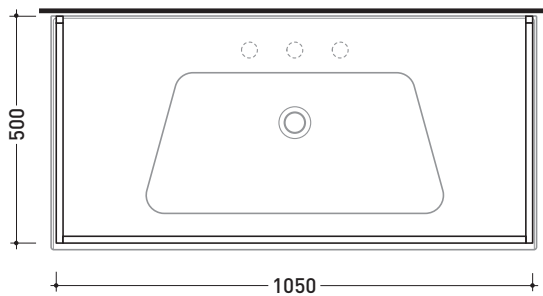

design ANGELETTI - RUZZA

2017

BM105S Bloom 105

Wall hung stainless steel towel rail
suitable for consolle Bloom 105

Complements: Console Bloom 105 (BM105L)
Line taps basin: ONE - NOKÈ - SI - FOLD
Line accessories: TWO - HOOP - NOKÈ - FOLD

Package dim. | Weight **3,4 kg** | Pz. Pallet n°

CE

vista zenitale / zenital view

assonometria / axonometry

vista frontale / frontal view

sezione longitudinale / section

sizes in mm

STAINLESS STEEL: glossy finish