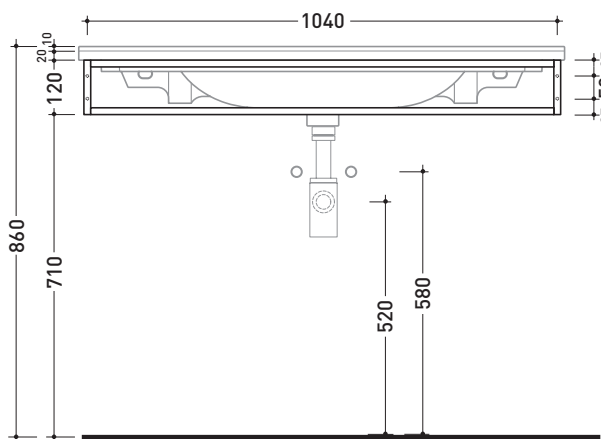

design ANGELETTI - RUZZA

2017

BM105S Bloom 105

Wall hung stainless steel towel rail
suitable for consolle Bloom 105

Complements: Console Bloom 105 (BM105L)
Line taps basin: ONE - NOKÈ - SI - FOLD
Line accessories: TWO - HOOP - NOKÈ - FOLD

Package dim. | Weight **3,4 kg** | Pz. Pallet n°

CE

vista zenitale / zenital view

assonometria / axonometry

vista frontale / frontal view

sezione longitudinale / section

sizes in mm

STAINLESS STEEL: glossy finish