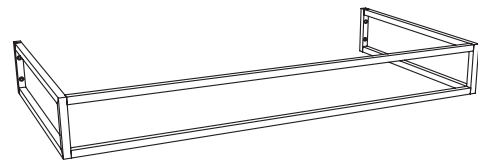

design ANGELETTI - RUZZA

2017

BM105S Bloom 105

Wall hung stainless steel towel rail
suitable for consolle Bloom 105

Complements: Console Bloom 105 (BM105L)
Line taps basin: ONE - NOKÈ - SI - FOLD
Line accessories: TWO - HOOP - NOKÈ - FOLD

Package dim. | Weight **3,4 kg** | Pz. Pallet n°

CE

vista zenitale / zenital view

assonometria / axonometry

vista frontale / frontal view

sezione longitudinale / section

sizes in mm

STAINLESS STEEL: glossy finish