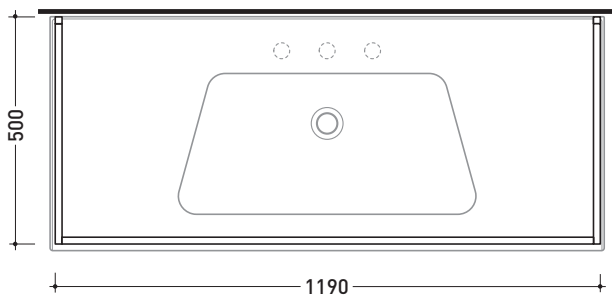

## BM120S Bloom 120

Wall hung stainless steel towel rail  
suitable for consolle Bloom 120

Complements: Console Bloom 120 (BM120L)  
Line taps basin: ONE - NOKÈ - SI - FOLD  
Line accessories: TWO - HOOP - NOKÈ - FOLD

Package dim. | Weight **3,5 kg** | Pz. Pallet n°

CE

vista zenitale / zenital view

assonometria / axonometry

vista frontale / frontal view

sezione longitudinale / section

sizes in mm

STAINLESS STEEL: glossy finish