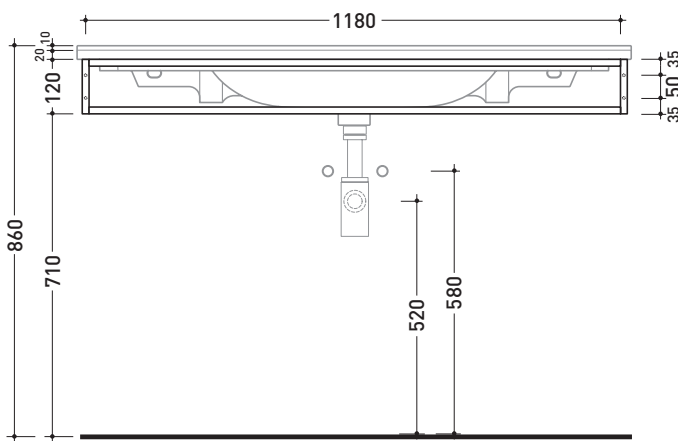

## BM120S Bloom 120

Wall hung stainless steel towel rail  
suitable for consolle Bloom 120

Complements: Console Bloom 120 (BM120L)  
Line taps basin: ONE - NOKÈ - SI - FOLD  
Line accessories: TWO - HOOP - NOKÈ - FOLD

Package dim. | Weight **3,5 kg** | Pz. Pallet n°

CE

vista zenitale / zenital view

assonometria / axonometry

vista frontale / frontal view

sezione longitudinale / section

sizes in mm

STAINLESS STEEL: glossy finish