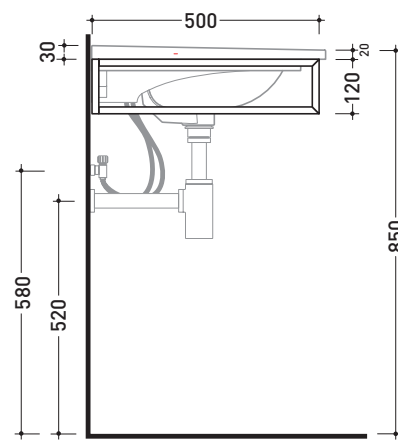

## BM120S Bloom 120

Wall hung stainless steel towel rail  
suitable for consolle Bloom 120

Complements: Console Bloom 120 (BM120L)  
Line taps basin: ONE - NOKÈ - SI - FOLD  
Line accessories: TWO - HOOP - NOKÈ - FOLD

Package dim. | Weight **3,5 kg** | Pz. Pallet n°

CE

vista zenitale / zenital view

assonometria / axonometry

vista frontale / frontal view

sezione longitudinale / section

sizes in mm

STAINLESS STEEL: glossy finish