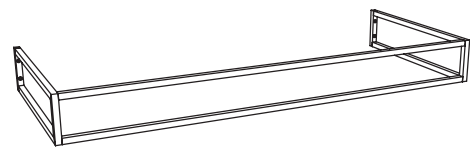

## BM120S Bloom 120

Wall hung stainless steel towel rail  
suitable for consolle Bloom 120

Complements: Console Bloom 120 (BM120L)  
Line taps basin: ONE - NOKÈ - SI - FOLD  
Line accessories: TWO - HOOP - NOKÈ - FOLD

Package dim. | Weight **3,5 kg** | Pz. Pallet n°

CE

vista zenitale / zenital view

assonometria / axonometry

vista frontale / frontal view

sezione longitudinale / section

sizes in mm

STAINLESS STEEL: glossy finish