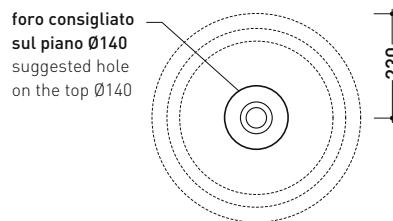

BN46A Bonola 46

Basin 46 cm - countertop or suitable for pedestal

• without overflow

Complements: **Bonola pedestal (BN50C)**
Forty6 shelf (F6BN)
Struttura Filo 60 / 75 (FI60SV - FI75SV - FI75SC)
Furniture BOX / CUBIKA - depth. 50
DENVER furniture (DV103M)
Line taps basin: ONE - NOKÉ - SI - FOLD - X1
Line accessories: TWO - HOOP - NOKÉ - FOLD

Technical accessories: **Chrome siphon (SIFL/CR) - Telescopic chrome siphon (SIFL066)**
Stop & Go drain (PLSG)
CERAMIC Stop & Go drain (PLCE)
Chrome waste with automatic integrated overflow (PLTPCR)
Waste with automatic integrated overflow and ceramic cover (PLTPCE)
Two piece set chrome tap filters (RF026)

Package dim. 53 x 17,5 x 49 cm | Weight 12,5 kg | Pz. Pallet n° 28

CE UNI EN 14688 - CL00 Dop-No14688

vista zenitale / zenital view

foro consigliato
sul piano Ø140
suggested hole
on the top Ø140

vista zenitale / zenital view

vista frontale / frontal view

sezione longitudinale / section

sizes in mm

Please consider a 2% tolerance on indicated measurements

CERAMIC: glossy finish

white black

matt finish

milky white carbone argilla cenere nuvola fango rosso rubens petrolio