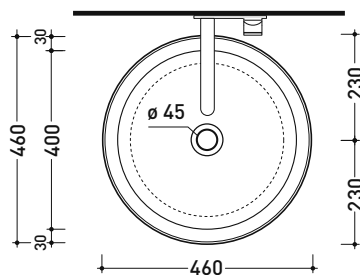

BN46A Bonola 46

Basin 46 cm - countertop or suitable for pedestal

• without overflow

Complements: **Bonola pedestal (BN50C)**
Forty6 shelf (F6BN)
Struttura Filo 60 / 75 (FI60SV - FI75SV - FI75SC)
Furniture BOX / CUBIKA - depth. 50
DENVER furniture (DV103M)
Line taps basin: ONE - NOKÉ - SI - FOLD - X1
Line accessories: TWO - HOOP - NOKÉ - FOLD

Package dim. 53 x 17,5 x 49 cm | Weight 12,5 kg | Pz. Pallet n° 28

CE UNI EN 14688 - CL00 Dop-No14688

vista zenitale / zenital view

foro consigliato
sul piano Ø140
suggested hole
on the top Ø140

vista zenitale / zenital view

vista frontale / frontal view

sezione longitudinale / section

sizes in mm

Please consider a 2% tolerance on indicated measurements

CERAMIC: glossy finish

white black

matt finish

milky white carbone argilla cenere nuvola fango rosso rubens petrolio