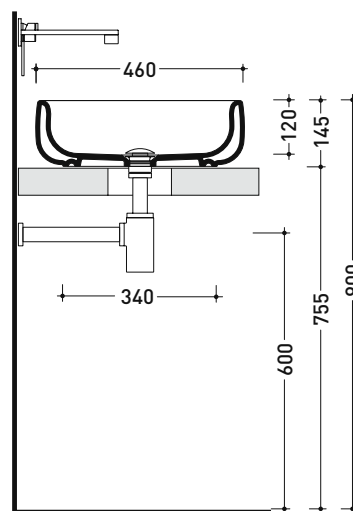

BN46A Bonola 46

Basin 46 cm - countertop or suitable for pedestal

• without overflow

Complements: **Bonola pedestal (BN50C)**
Forty6 shelf (F6BN)
Struttura Filo 60 / 75 (FI60SV - FI75SV - FI75SC)
Furniture BOX / CUBIKA - depth. 50
DENVER furniture (DV103M)
Line taps basin: ONE - NOKÉ - SI - FOLD - X1
Line accessories: TWO - HOOP - NOKÉ - FOLD

Package dim. 53 x 17,5 x 49 cm | Weight 12,5 kg | Pz. Pallet n° 28

CE UNI EN 14688 - CL00 Dop-No14688

vista zenitale / zenital view

foro consigliato
sul piano Ø140
suggested hole
on the top Ø140

vista zenitale / zenital view

vista frontale / frontal view

sezione longitudinale / section

sizes in mm

Please consider a 2% tolerance on indicated measurements

CERAMIC: glossy finish

white black

matt finish

milky white carbone argilla cenere nuvola fango rosso rubens petrolio