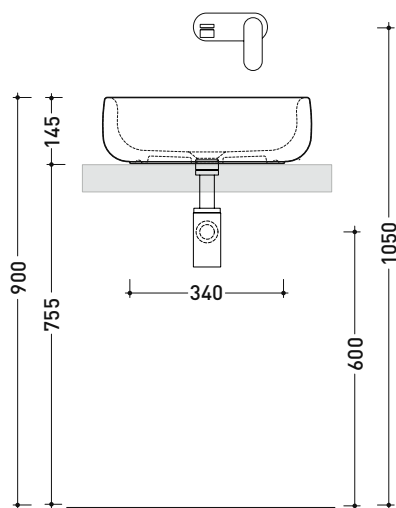

BN46A Bonola 46

Basin 46 cm - countertop or suitable for pedestal

• without overflow

Complements: **Bonola pedestal (BN50C)**
Forty6 shelf (F6BN)
Struttura Filo 60 / 75 (FI60SV - FI75SV - FI75SC)
Furniture BOX / CUBIKA - depth. 50
DENVER furniture (DV103M)
Line taps basin: ONE - NOKÉ - SI - FOLD - X1
Line accessories: TWO - HOOP - NOKÉ - FOLD

Package dim. 53 x 17,5 x 49 cm | Weight 12,5 kg | Pz. Pallet n° 28

CE UNI EN 14688 - CL00 Dop-No14688

vista zenitale / zenital view

foro consigliato
sul piano Ø140
suggested hole
on the top Ø140

vista zenitale / zenital view

vista frontale / frontal view

sezione longitudinale / section

sizes in mm

Please consider a 2% tolerance on indicated measurements

CERAMIC: glossy finish

white black

matt finish

milky white carbone argilla cenere nuvola fango rosso rubens petrolio