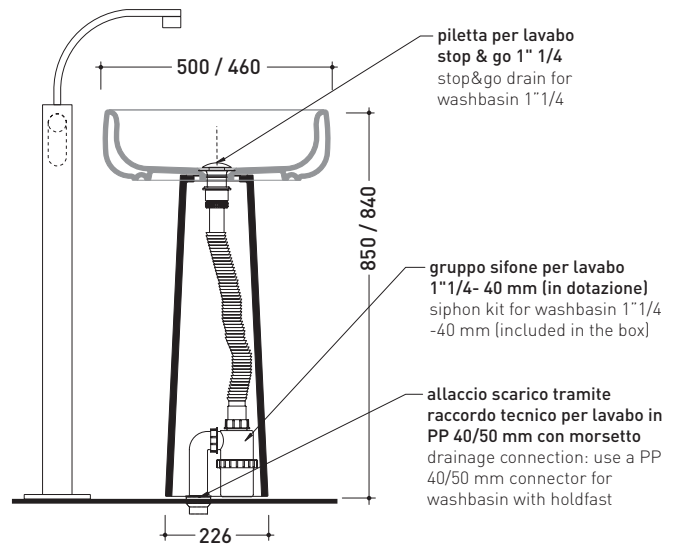

design **JASPER MORRISON**

2013

BN50C Bonola

Pedestal suitable for Bonola 46/50 basins
(floor fixing kit and siphon included)

Complements: **Bonola 46 basin (BN46A)**
Bonola 50 basin (BN50A)
Line taps basin: ONE - NOKE' - SI - FOLD
Line accessories: TWO - HOOP - NOKE' - FOLD

Technical accessories: **Stop & Go drain (PLSG)**
CERAMIC Stop & Go drain (PLCE)

Package dim. **25 x 25 x 76 cm** | Weight **15 kg** | Pz. Pallet n° -

vista zenitale / zenital view

allaccio scarico tramite raccordo tecnico per lavabo in PP 40/50 mm con morsetto
drainage connection: use a PP 40/50 mm connector for washbasin with holdfast

vista zenitale / zenital view

vista frontale / frontal view

sezione longitudinale / section

size in mm

january 2016

CERAMIC: glossy finish

matt finish

white black