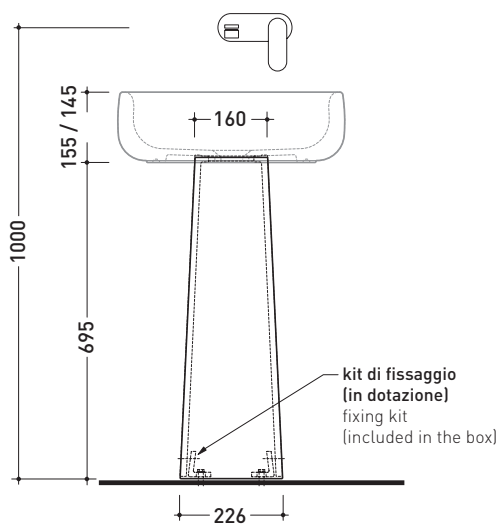

design **JASPER MORRISON**

2013

BN50C Bonola

Pedestal suitable for Bonola 46/50 basins
(floor fixing kit and siphon included)

Complements: **Bonola 46 basin (BN46A)**
Bonola 50 basin (BN50A)
Line taps basin: ONE - NOKE' - SI - FOLD
Line accessories: TWO - HOOP - NOKE' - FOLD

Technical accessories: **Stop & Go drain (PLSG)**
CERAMIC Stop & Go drain (PLCE)

Package dim. **25 x 25 x 76 cm** | Weight **15 kg** | Pz. Pallet n° -

vista zenitale / zenital view

allaccio scarico tramite raccordo tecnico per lavabo in PP 40/50 mm con morsetto
drainage connection: use a PP 40/50 mm connector for washbasin with holdfast

vista zenitale / zenital view

vista frontale / frontal view

sezione longitudinale / section

size in mm

january 2016

CERAMIC: glossy finish

matt finish

white black