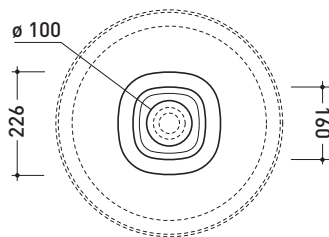

design **JASPER MORRISON**

2013

BN50C Bonola

Pedestal suitable for Bonola 46/50 basins
(floor fixing kit and siphon included)

Complements: **Bonola 46 basin (BN46A)**
Bonola 50 basin (BN50A)
Line taps basin: ONE - NOKE' - SI - FOLD
Line accessories: TWO - HOOP - NOKE' - FOLD

Technical accessories: **Stop & Go drain (PLSG)**
CERAMIC Stop & Go drain (PLCE)

Package dim. **25 x 25 x 76 cm** | Weight **15 kg** | Pz. Pallet n° -

vista zenitale / zenital view

allaccio scarico tramite raccordo tecnico per lavabo in PP 40/50 mm con morsetto
drainage connection: use a PP 40/50 mm connector for washbasin with holdfast

vista zenitale / zenital view

vista frontale / frontal view

sezione longitudinale / section

size in mm

january 2016

CERAMIC: glossy finish

matt finish

white black