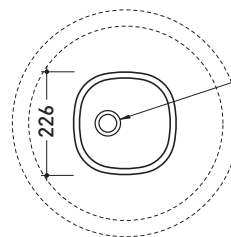

design **JASPER MORRISON**

2013

BN50C Bonola

Pedestal suitable for Bonola 46/50 basins
(floor fixing kit and siphon included)

Complements: **Bonola 46 basin (BN46A)**
Bonola 50 basin (BN50A)
Line taps basin: ONE - NOKE' - SI - FOLD
Line accessories: TWO - HOOP - NOKE' - FOLD

Technical accessories: **Stop & Go drain (PLSG)**
CERAMIC Stop & Go drain (PLCE)

Package dim. **25 x 25 x 76 cm** | Weight **15 kg** | Pz. Pallet n° -

vista zenitale / zenital view

allaccio scarico tramite raccordo tecnico per lavabo in PP 40/50 mm con morsetto
drainage connection: use a PP 40/50 mm connector for washbasin with holdfast

vista zenitale / zenital view

vista frontale / frontal view

sezione longitudinale / section

size in mm

january 2016

CERAMIC: glossy finish

matt finish

white black