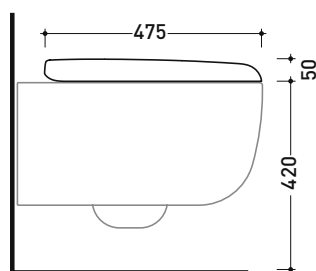

## BNCW03

Soft-closing thermosetting wrapping seat & cover with **quick-release hinges**

Comple-  
ments:

Bonola wall hung wc goclean (BN118G)

Package dim. 55 x 40 x 7

Weight 3,8 kg

Pz. Pallet n° -

vista zenitale / zenital view

vista laterale / lateral view

vista frontale / frontal view

sizes in mm

THERMOSETTING: glossy finish

white

black

matt finish

milky white