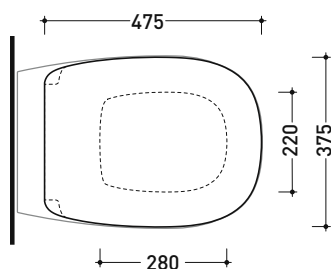

## BNCW03

Soft-closing thermosetting wrapping seat & cover with **quick-release hinges**

Comple-  
ments:

Bonola wall hung wc goclean (BN118G)

Package dim. 55 x 40 x 7

Weight 3,8 kg

Pz. Pallet n° -

vista zenitale / zenital view

vista laterale / lateral view

vista frontale / frontal view

sizes in mm

THERMOSETTING: glossy finish

white

black

matt finish

milky white