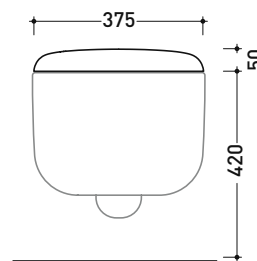

## BNCW03

Soft-closing thermosetting wrapping seat & cover with **quick-release hinges**

Comple-  
ments:

Bonola wall hung wc goclean (BN118G)

Package dim. 55 x 40 x 7

Weight 3,8 kg

Pz. Pallet n° -

vista zenitale / zenital view

vista laterale / lateral view

vista frontale / frontal view

sizes in mm

THERMOSETTING: glossy finish

white

black

matt finish

milky white