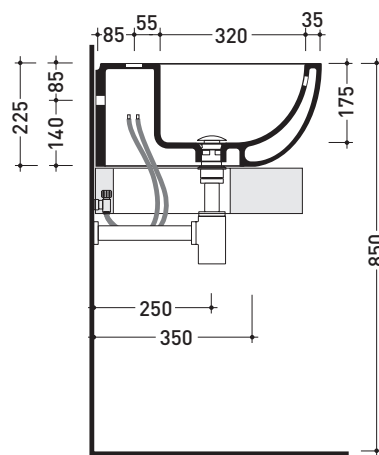

## DP481 Dip 62

Countertop - wall hung single-hole basin 62 cm with tap ledge

Complements: **Forty6 shelf** (F6DP)  
**Solid shelf** (SLDP)  
**Make-Up bench** (MKP150 - MKP180)  
**Compono System bench** (CSM90 - CSM135R/L - CSP135R/L - CSP180D)  
**Line taps basin: ONE - NOKE' - FOLD**  
**Line accessories: TWO - HOOP - NOKE' - FOLD**

Package dim. **63 x 23 x 50 cm** | Weight **22 kg** | Pz. Pallet n° **11**

vista zenitale / zenital view

foro consigliato sul piano  
suggested hole on the top

vista zenitale / zenital view

vista frontale / frontal view

sezione longitudinale / section

size in mm

april 2016

CERAMIC: glossy finish

matt finish

COLORS IN ELIMINATION