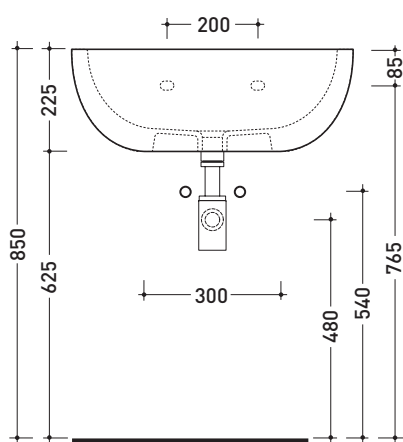

## DP481 Dip 62

Countertop - wall hung single-hole basin 62 cm with tap ledge

Complements: **Forty6 shelf** (F6DP)  
**Solid shelf** (SLDP)  
**Make-Up bench** (MKP150 - MKP180)  
**Compono System bench** (CSM90 - CSM135R/L - CSP135R/L - CSP180D)  
**Line taps basin: ONE - NOKE' - FOLD**  
**Line accessories: TWO - HOOP - NOKE' - FOLD**

Package dim. **63 x 23 x 50 cm** | Weight **22 kg** | Pz. Pallet n° **11**

vista zenitale / zenital view

foro consigliato sul piano  
suggested hole on the top

vista zenitale / zenital view

vista frontale / frontal view

sezione longitudinale / section

size in mm

april 2016

CERAMIC: glossy finish

matt finish

COLORS IN ELIMINATION