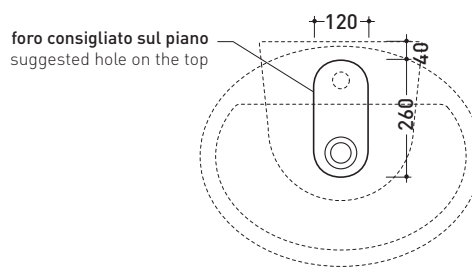

## DP481 Dip 62

Countertop - wall hung single-hole basin 62 cm with tap ledge

Complements: **Forty6 shelf** (F6DP)  
**Solid shelf** (SLDP)  
**Make-Up bench** (MKP150 - MKP180)  
**Compono System bench** (CSM90 - CSM135R/L - CSP135R/L - CSP180D)  
**Line taps basin: ONE - NOKE' - FOLD**  
**Line accessories: TWO - HOOP - NOKE' - FOLD**

Package dim. **63 x 23 x 50 cm** | Weight **22 kg** | Pz. Pallet n° **11**

vista zenitale / zenital view

foro consigliato sul piano  
suggested hole on the top

vista zenitale / zenital view

vista frontale / frontal view