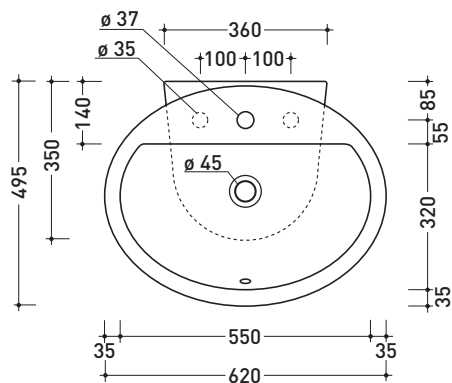

## DP481 Dip 62

Countertop - wall hung single-hole basin 62 cm with tap ledge

Complements: **Forty6 shelf** (F6DP)  
**Solid shelf** (SLDP)  
**Make-Up bench** (MKP150 - MKP180)  
**Compono System bench** (CSM90 - CSM135R/L - CSP135R/L - CSP180D)  
**Line taps basin: ONE - NOKE' - FOLD**  
**Line accessories: TWO - HOOP - NOKE' - FOLD**

Package dim. **63 x 23 x 50 cm** | Weight **22 kg** | Pz. Pallet n° **11**

vista zenitale / zenital view

foro consigliato sul piano  
suggested hole on the top

vista zenitale / zenital view

vista frontale / frontal view

sezione longitudinale / section

size in mm

april 2016

CERAMIC: glossy finish

matt finish

COLORS IN ELIMINATION