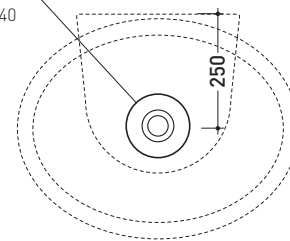

DP482 Dip 62

Countertop - wall hung basin 62 cm

Complements: **Forty6 shelf** (F6DP)
Solid shelf (SLDP)
Make-Up bench (MKP150 - MKP180)
Compono System bench (CSM90 - CSM135R/L - CSP135R/L - CSP180D)
Line taps basin: ONE - NOKE' - SI
Line accessories: TWO - HOOP - NOKE' - FOLD

Package dim. **63 x 23 x 50 cm** | Weight **19,3 kg** | Pz. Pallet n° **11**

vista zenitale / zenital view

foro consigliato sul piano \varnothing 140
suggested hole on the top \varnothing 140

vista zenitale / zenital view

vista frontale / frontal view

sezione longitudinale / section

size in mm

april 2016

CERAMIC: glossy finish

matt finish

COLORS IN ELIMINATION