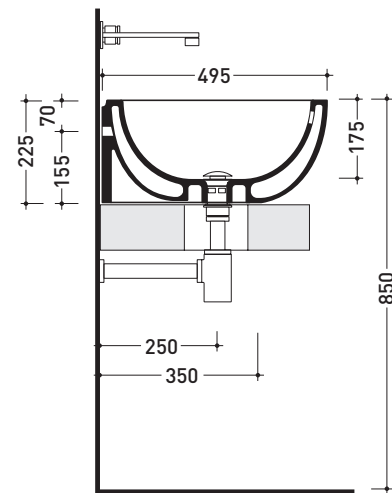

DP482 Dip 62

Countertop - wall hung basin 62 cm

Complements: **Forty6 shelf** (F6DP)
Solid shelf (SLDP)
Make-Up bench (MKP150 - MKP180)
Compono System bench (CSM90 - CSM135R/L - CSP135R/L - CSP180D)
Line taps basin: ONE - NOKE' - SI
Line accessories: TWO - HOOP - NOKE' - FOLD

Package dim. **63 x 23 x 50 cm** | Weight **19,3 kg** | Pz. Pallet n° **11**

vista zenitale / zenital view

foro consigliato sul piano \varnothing 140
suggested hole on the top \varnothing 140

vista zenitale / zenital view

vista frontale / frontal view

sezione longitudinale / section

size in mm

april 2016

CERAMIC: glossy finish

matt finish

COLORS IN ELIMINATION