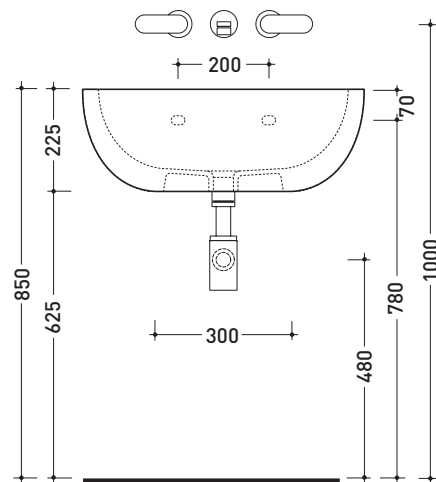

DP482 Dip 62

Countertop - wall hung basin 62 cm

Complements: **Forty6 shelf** (F6DP)
Solid shelf (SLDP)
Make-Up bench (MKP150 - MKP180)
Compono System bench (CSM90 - CSM135R/L - CSP135R/L - CSP180D)
Line taps basin: ONE - NOKE' - SI
Line accessories: TWO - HOOP - NOKE' - FOLD

Package dim. **63 x 23 x 50 cm** | Weight **19,3 kg** | Pz. Pallet n° **11**

vista zenitale / zenital view

foro consigliato sul piano \varnothing 140
suggested hole on the top \varnothing 140

vista zenitale / zenital view

vista frontale / frontal view

sezione longitudinale / section

size in mm

april 2016

CERAMIC: glossy finish

matt finish

COLORS IN ELIMINATION