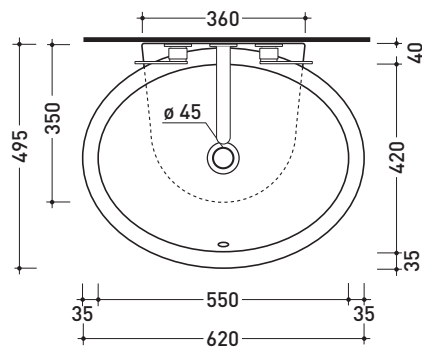

DP482 Dip 62

Countertop - wall hung basin 62 cm

Complements: **Forty6 shelf** (F6DP)
Solid shelf (SLDP)
Make-Up bench (MKP150 - MKP180)
Compono System bench (CSM90 - CSM135R/L - CSP135R/L - CSP180D)
Line taps basin: ONE - NOKE' - SI
Line accessories: TWO - HOOP - NOKE' - FOLD

Package dim. **63 x 23 x 50 cm** | Weight **19,3 kg** | Pz. Pallet n° **11**

vista zenitale / zenital view

foro consigliato sul piano \varnothing 140
suggested hole on the top \varnothing 140

vista zenitale / zenital view

vista frontale / frontal view

sezione longitudinale / section

size in mm

april 2016

CERAMIC: glossy finish

matt finish

COLORS IN ELIMINATION