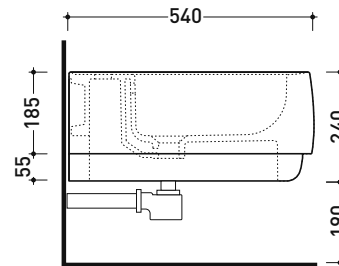

FG218

Wall hung single-hole bidet (fixing kit art. 9008 included)

• WITH OVERFLOW • WITHOUT TAP HOLE ON DEMAND

Complements: **Line taps bidet:** ONE - NOKÉ - SI - FOLD - X1
Line accessories: TWO - HOOP - NOKÉ - FOLD

Package dim. cm | Weight 19 kg | Pz. Pallet n° 15

UNI EN 14528 - CL20 Dop-No14528

vista zenitale / zenital view

vista laterale / lateral view

sezione longitudinale / section

vista retro / back view

sizes in mm