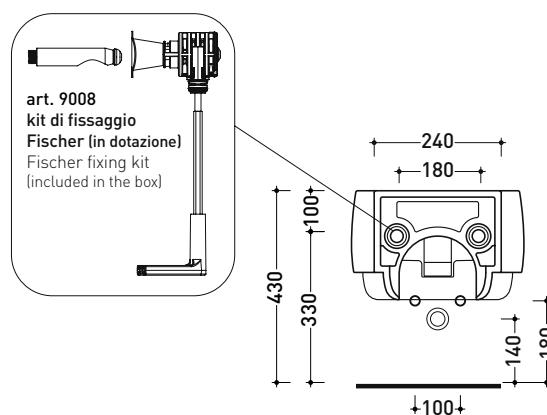

FG218

Wall hung single-hole bidet (fixing kit art. 9008 included)

• WITH OVERFLOW • WITHOUT TAP HOLE ON DEMAND

Complements: **Line taps bidet:** ONE - NOKÉ - SI - FOLD - X1
Line accessories: TWO - HOOP - NOKÉ - FOLD

Technical accessories: **Universal fixing bracket for wall hung wc/bidet (41/P)**
Short chrome siphon for bidet (SIFB/CR)
Stop & Go drain (PLSG)
CERAMIC Stop & Go drain (PLCE)
Two piece set chrome tap filters (RF026)

Package dim. cm | Weight 19 kg | Pz. Pallet n° 15

UNI EN 14528 - CL20 Dop-No14528

vista zenitale / zenital view

vista laterale / lateral view

sezione longitudinale / section

vista retro / back view

sizes in mm