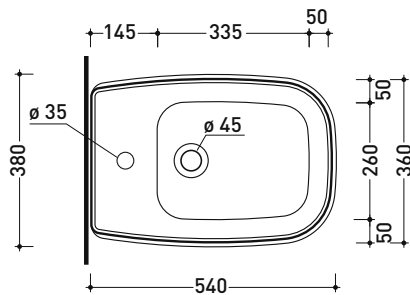

FG218

Wall hung single-hole bidet (fixing kit art. 9008 included)

• WITH OVERFLOW • WITHOUT TAP HOLE ON DEMAND

Complements: **Line taps bidet:** ONE - NOKÉ - SI - FOLD - X1
Line accessories: TWO - HOOP - NOKÉ - FOLD

Package dim. cm | Weight 19 kg | Pz. Pallet n° 15

UNI EN 14528 - CL20 Dop-No14528

vista zenitale / zenital view

vista laterale / lateral view

sezione longitudinale / section

vista retro / back view

sizes in mm