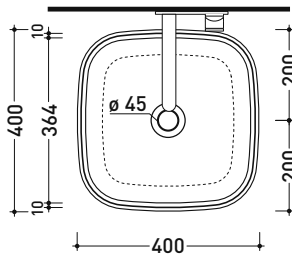

FG40A Flag 40

Countertop basin 40 cm

• WITHOUT OVERFLOW • WITHOUT TAP LEDGE

Complements: FORTY6 shelf (F6PS65)
 FILO 60 / 75 structure (FI60SV - FI75SV - FI75SC)
 Furniture BOX - depth. 37 / 50 cm
 Furniture CUBIKA - depth. 37 / 50
 Furniture DENVER (DV103M)
 Line taps basin: ONE - NOKÉ - SI - FOLD - X1
 Line accessories: TWO - HOOP - NOKÉ - FOLD

Package dim. cm | Weight 8,6 kg | Pz. Pallet n° 42

CE UNI EN 14688 - CL00 Dop-No14688

vista zenitale / zenital view

vista zenitale / zenital view

vista frontale / frontal view

sezione longitudinale / section

sizes in mm

Please consider a 2% tolerance on indicated measurements

CERAMIC: glossy finish

matt finish

CERAMIC STRIPES: matt finish

METAL