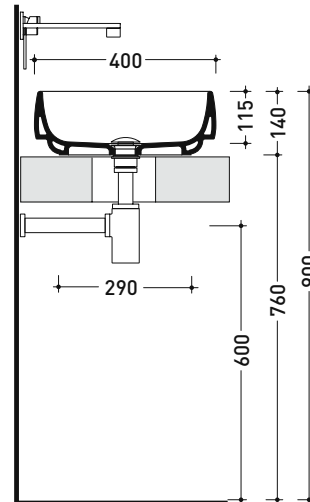

FG40A Flag 40

Countertop basin 40 cm

• WITHOUT OVERFLOW • WITHOUT TAP LEDGE

Complements: FORTY6 shelf (F6PS65)
 FILO 60 / 75 structure (FI60SV - FI75SV - FI75SC)
 Furniture BOX - depth. 37 / 50 cm
 Furniture CUBIKA - depth. 37 / 50
 Furniture DENVER (DV103M)
 Line taps basin: ONE - NOKÉ - SI - FOLD - X1
 Line accessories: TWO - HOOP - NOKÉ - FOLD

Package dim. cm | Weight 8,6 kg | Pz. Pallet n° 42

CE UNI EN 14688 - CL00 Dop-No14688

vista zenitale / zenital view

vista zenitale / zenital view

vista frontale / frontal view

sezione longitudinale / section

sizes in mm

Please consider a 2% tolerance on indicated measurements

CERAMIC: glossy finish

matt finish

CERAMIC STRIPES: matt finish

METAL