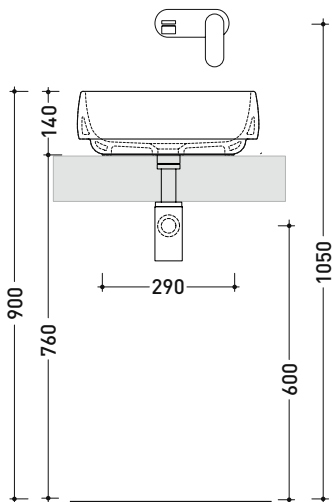

FG40A Flag 40

Countertop basin 40 cm

• WITHOUT OVERFLOW • WITHOUT TAP LEDGE

Complements: FORTY6 shelf (F6PS65)
 FILO 60 / 75 structure (FI60SV - FI75SV - FI75SC)
 Furniture BOX - depth. 37 / 50 cm
 Furniture CUBIKA - depth. 37 / 50
 Furniture DENVER (DV103M)
 Line taps basin: ONE - NOKÉ - SI - FOLD - X1
 Line accessories: TWO - HOOP - NOKÉ - FOLD

Package dim. cm | Weight 8,6 kg | Pz. Pallet n° 42

CE UNI EN 14688 - CL00 Dop-No14688

vista zenitale / zenital view

vista zenitale / zenital view

vista frontale / frontal view

sezione longitudinale / section

sizes in mm

Please consider a 2% tolerance on indicated measurements

CERAMIC: glossy finish

matt finish

CERAMIC STRIPES: matt finish

METAL