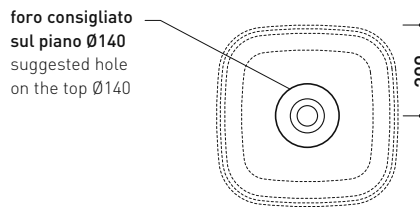

FG40A Flag 40

Countertop basin 40 cm

• WITHOUT OVERFLOW • WITHOUT TAP LEDGE

Complements: FORTY6 shelf (F6PS65)
 FILO 60 / 75 structure (FI60SV - FI75SV - FI75SC)
 Furniture BOX - depth. 37 / 50 cm
 Furniture CUBIKA - depth. 37 / 50
 Furniture DENVER (DV103M)
 Line taps basin: ONE - NOKÉ - SI - FOLD - X1
 Line accessories: TWO - HOOP - NOKÉ - FOLD

Technical accessories: Chrome siphon (SIFL/CR) - Telescopic chrome siphon (SIFL066)
 Stop & Go drain (PLSG)
 CERAMIC Stop & Go drain (PLCE)
 CHROME waste with automatic integrated overflow (PLTPCR)
 Waste with automatic integrated overflow and CERAMIC cover (PLTPCE)
 Two piece set chrome tap filters (RF026)

Package dim. cm | Weight 8,6 kg | Pz. Pallet n° 42

CE UNI EN 14688 - CL00 Dop-No14688

vista zenitale / zenital view

vista zenitale / zenital view

vista frontale / frontal view

sezione longitudinale / section

sizes in mm

Please consider a 2% tolerance on indicated measurements

CERAMIC: glossy finish

matt finish

CERAMIC STRIPES: matt finish

METAL