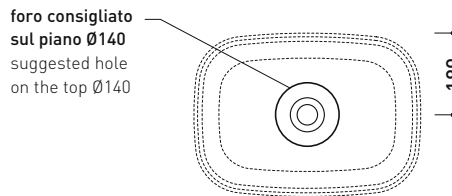

### Countertop basin 50 cm

• WITHOUT OVERFLOW • WITHOUT TAP LEDGE

Complements: FORTY6 shelf (F6PS65)  
 FILO 60 / 75 structure (FI60SV - FI75SV - FI75SC)  
 Furniture BOX - depth. 37 / 50 cm  
 Furniture CUBIKA - depth. 37 / 50  
 Furniture DENVER (DV103M)  
 Line taps basin: ONE - NOKÉ - SI - FOLD - X1  
 Line accessories: TWO - HOOP - NOKÉ - FOLD

Technical accessories: Chrome siphon (SIFL/CR) - Telescopic chrome siphon (SIFL066)  
 Stop & Go drain (PLSG)  
 CERAMIC Stop & Go drain (PLCE)  
 CHROME waste with automatic integrated overflow (PLTPCR)  
 Waste with automatic integrated overflow and CERAMIC cover (PLTPE)  
 Two piece set chrome tap filters (RF026)

Package dim. cm | Weight 15,3 kg | Pz. Pallet n° 18

CE UNI EN 14688 - CL00 Dop-No14688

vista zenitale / zenital view

vista zenitale / zenital view

vista frontale / frontal view

sezione longitudinale / section

sizes in mm

Please consider a 2% tolerance on indicated measurements

CERAMIC: glossy finish

matt finish

CERAMIC STRIPES: matt finish

METAL