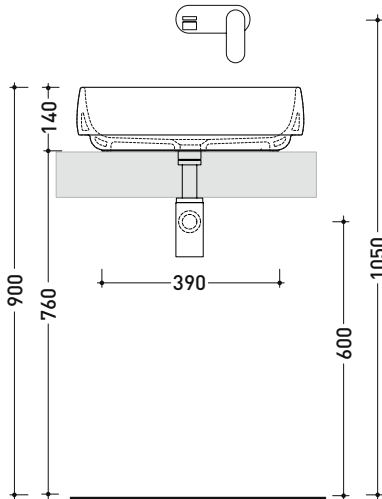

### Countertop basin 50 cm

• WITHOUT OVERFLOW • WITHOUT TAP LEDGE

Complements: FORTY6 shelf (F6PS65)  
 FILO 60 / 75 structure (FI60SV - FI75SV - FI75SC)  
 Furniture BOX - depth. 37 / 50 cm  
 Furniture CUBIKA - depth. 37 / 50  
 Furniture DENVER (DV103M)  
 Line taps basin: ONE - NOKÉ - SI - FOLD - X1  
 Line accessories: TWO - HOOP - NOKÉ - FOLD

Package dim. cm | Weight 15,3 kg | Pz. Pallet n° 18

CE UNI EN 14688 - CL00 Dop-No14688

vista zenitale / zenital view

vista zenitale / zenital view

vista frontale / frontal view

sezione longitudinale / section

sizes in mm

Please consider a 2% tolerance on indicated measurements

CERAMIC: glossy finish

matt finish

CERAMIC STRIPES: matt finish

METAL