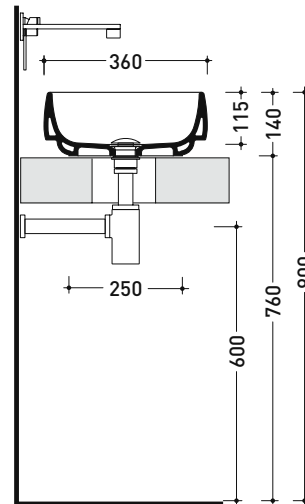

### Countertop basin 50 cm

• WITHOUT OVERFLOW • WITHOUT TAP LEDGE

Complements: FORTY6 shelf (F6PS65)  
 FILO 60 / 75 structure (FI60SV - FI75SV - FI75SC)  
 Furniture BOX - depth. 37 / 50 cm  
 Furniture CUBIKA - depth. 37 / 50  
 Furniture DENVER (DV103M)  
 Line taps basin: ONE - NOKÉ - SI - FOLD - X1  
 Line accessories: TWO - HOOP - NOKÉ - FOLD

Package dim. cm | Weight 15,3 kg | Pz. Pallet n° 18

CE UNI EN 14688 - CL00 Dop-No14688

vista zenitale / zenital view

vista zenitale / zenital view

vista frontale / frontal view

sezione longitudinale / section

sizes in mm

Please consider a 2% tolerance on indicated measurements

CERAMIC: glossy finish

matt finish

CERAMIC STRIPES: matt finish

METAL