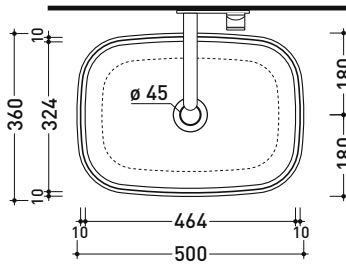

### Countertop basin 50 cm

• WITHOUT OVERFLOW • WITHOUT TAP LEDGE

Complements: FORTY6 shelf (F6PS65)  
 FILO 60 / 75 structure (FI60SV - FI75SV - FI75SC)  
 Furniture BOX - depth. 37 / 50 cm  
 Furniture CUBIKA - depth. 37 / 50  
 Furniture DENVER (DV103M)  
 Line taps basin: ONE - NOKÉ - SI - FOLD - X1  
 Line accessories: TWO - HOOP - NOKÉ - FOLD

Package dim. cm | Weight 15,3 kg | Pz. Pallet n° 18

CE UNI EN 14688 - CL00 Dop-No14688

vista zenitale / zenital view

vista zenitale / zenital view

vista frontale / frontal view

sezione longitudinale / section

sizes in mm

Please consider a 2% tolerance on indicated measurements

CERAMIC: glossy finish

matt finish

CERAMIC STRIPES: matt finish

METAL