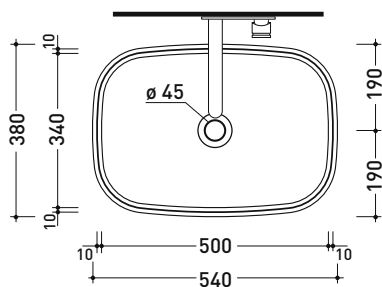

## FG52P MonoFlag

Wall column-basin 54 cm

(floor fixing kit art. 9005 included)

• WITHOUT OVERFLOW • WITHOUT TAP LEDGE

Complements: **Line wall-taps basin:** ONE - NOKÈ - SI  
**Line accessories:** TWO - HOOP - NOKÈ - FOLD

Package dim. cm | Weight 49 kg | Pz. Pallet n° -

CE UNI EN 14688 - CL00 Dop-No14688

vista zenitale / zenital view

vista frontale / frontal view

sezione longitudinale / section

sizes in mm

Please consider a 2% tolerance on indicated measurements