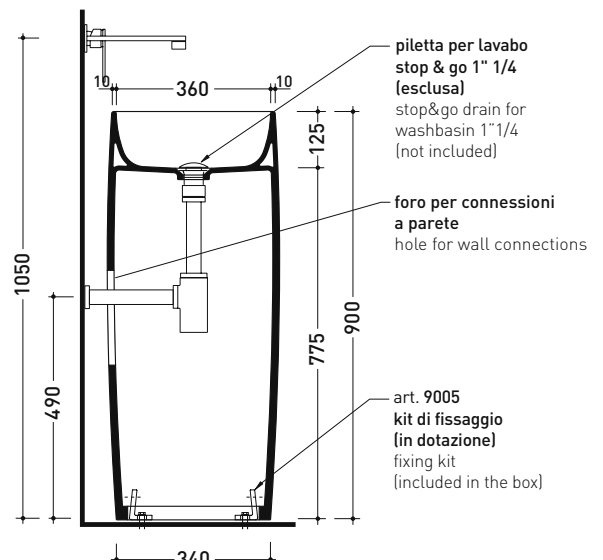

## FG52P MonoFlag

Wall column-basin 54 cm

(floor fixing kit art. 9005 included)

• WITHOUT OVERFLOW • WITHOUT TAP LEDGE

Complements: **Line wall-taps basin:** ONE - NOKÈ - SI  
**Line accessories:** TWO - HOOP - NOKÈ - FOLD

Package dim. cm | Weight 49 kg | Pz. Pallet n° -

CE UNI EN 14688 - CL00 Dop-No14688

vista zenitale / zenital view

vista frontale / frontal view

sezione longitudinale / section

sizes in mm

Please consider a 2% tolerance on indicated measurements