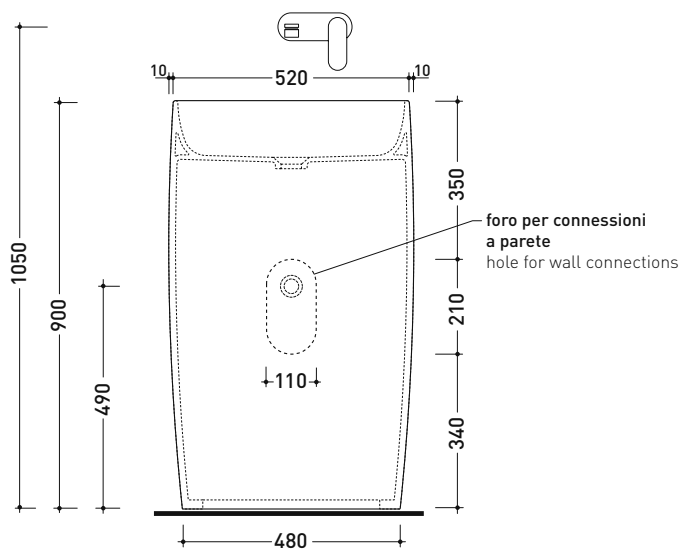

## FG52P MonoFlag

Wall column-basin 54 cm

(floor fixing kit art. 9005 included)

• WITHOUT OVERFLOW • WITHOUT TAP LEDGE

Complements: **Line wall-taps basin:** ONE - NOKÈ - SI  
**Line accessories:** TWO - HOOP - NOKÈ - FOLD

Package dim. cm | Weight 49 kg | Pz. Pallet n° -

CE UNI EN 14688 - CL00 Dop-No14688

vista zenitale / zenital view

vista frontale / frontal view

sezione longitudinale / section

sizes in mm

Please consider a 2% tolerance on indicated measurements