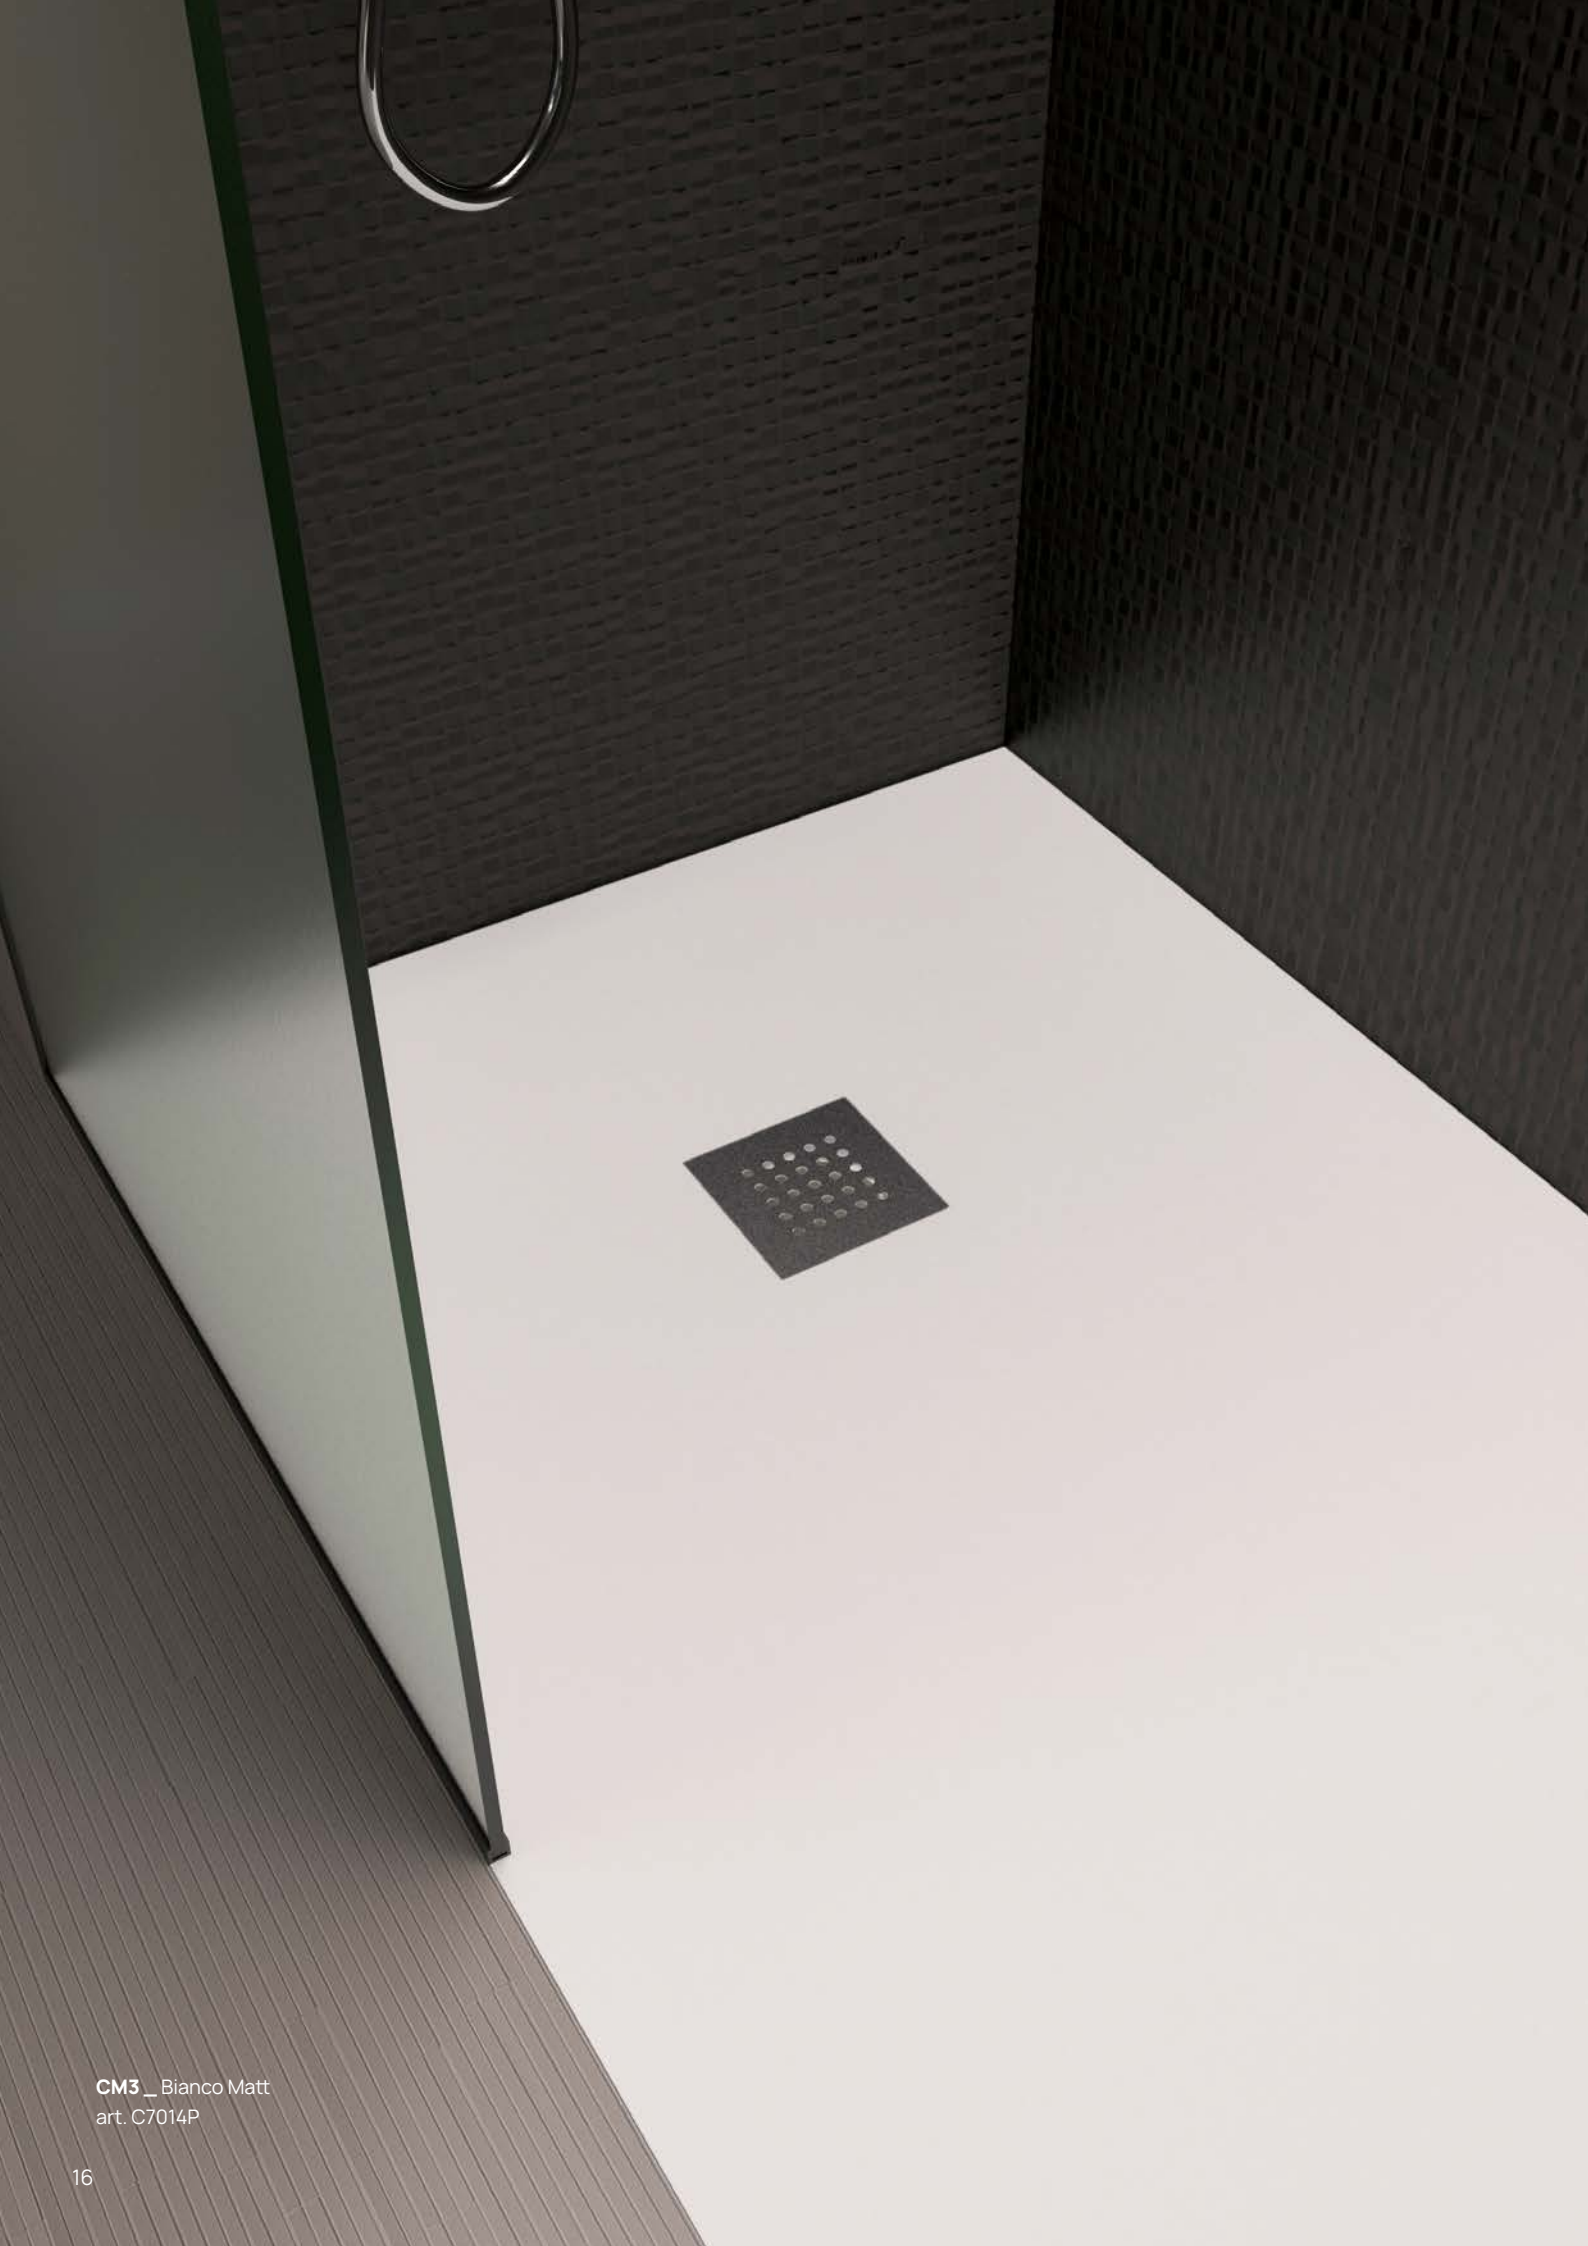

CM3_ Bianco Matt
art. C7014P