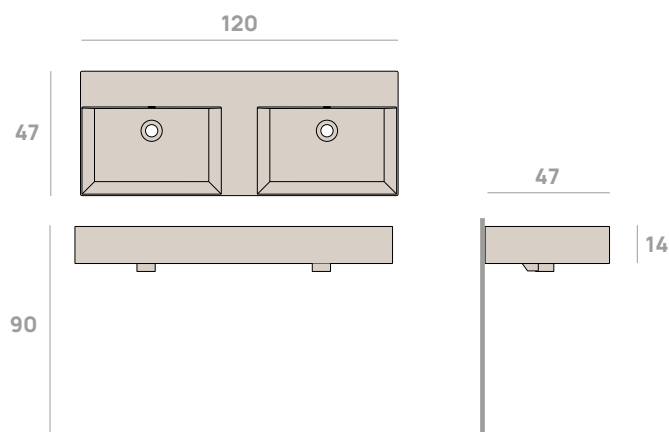

art. **PY218**
 Bidet sospeso **PLAY monoforo**
PLAY wall hung single-hole bidet

art. **PY170V**
 Vasca freestanding **PLAY 170**
 (tappo piletta cromo)
PLAY 170 freestanding bathtub
 (chrome drain cover)

art. **AP5025**

Lavabo **APPLIGHT 5025** reversibile
da appoggio / sospeso con piano rubinetteria
APPLIGHT 5025 reversible
countertop / wall hung basin with tap ledge

art. **AP120L**

Lavabo **APPLIGHT 12047** da appoggio / sospeso
con piano rubinetteria
APPLIGHT 12047 countertop / wall hung basin
with tap ledge

art. **C7010P**

Piatto doccia **CM3** in **ceramica** cm 100x70 h3
da appoggio / incasso filo pavimento
CM3 ceramic shower tray cm 100x70 h3
laid on or built in the floor

art. **C7012P**

Piatto doccia **CM3** in **ceramica** cm 120x70 h3
da appoggio / incasso filo pavimento
CM3 ceramic shower tray cm 120x70 h3
laid on or built in the floor