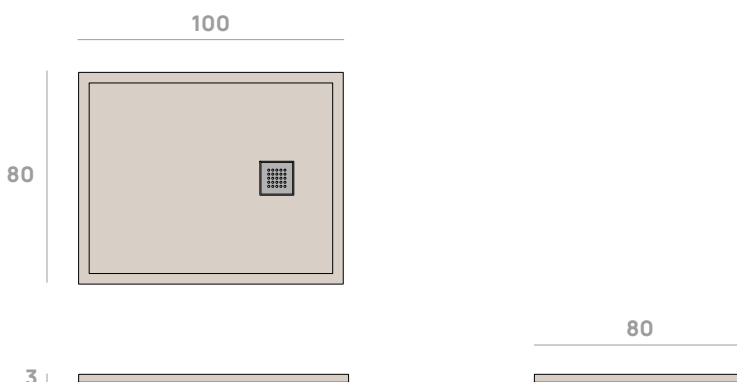

art. **C8010P**
Piatto doccia **CM3** in **ceramica** cm 100x80 h3
da appoggio / incasso filo pavimento
CM3 ceramic shower tray cm 100x80 h3
laid on or built in the floor