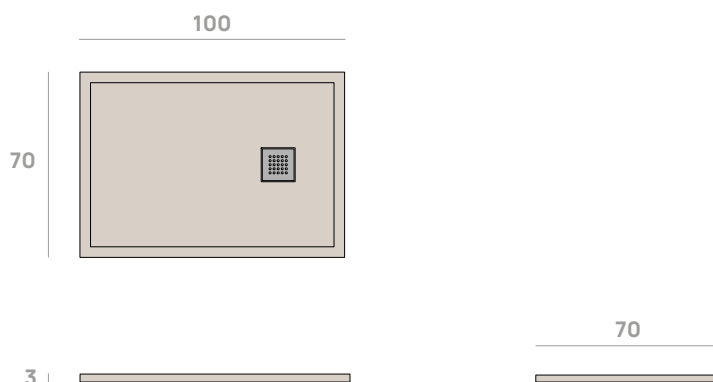

art. **AP5025**

Lavabo **APPLIGHT 5025** reversibile
da appoggio / sospeso con piano rubinetteria
APPLIGHT 5025 reversible
countertop / wall hung basin with tap ledge

art. **AP120L**

Lavabo **APPLIGHT 12047** da appoggio / sospeso
con piano rubinetteria
APPLIGHT 12047 countertop / wall hung basin
with tap ledge

art. **C7010P**

Piatto doccia **CM3** in **ceramica** cm 100x70 h3
da appoggio / incasso filo pavimento
CM3 ceramic shower tray cm 100x70 h3
laid on or built in the floor

art. **C7012P**

Piatto doccia **CM3** in **ceramica** cm 120x70 h3
da appoggio / incasso filo pavimento
CM3 ceramic shower tray cm 120x70 h3
laid on or built in the floor