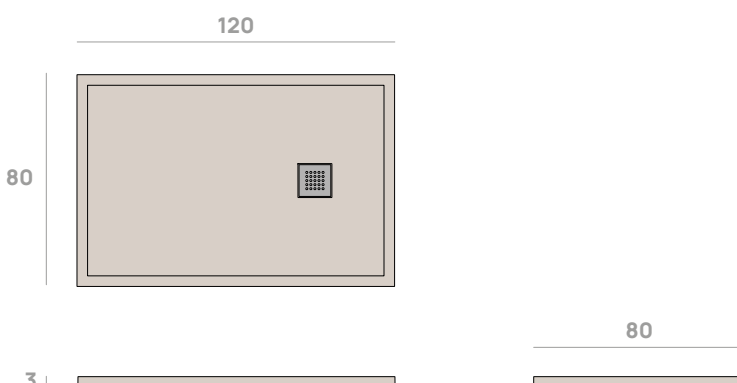

art. **C8014P**
Piatto doccia **CM3** in **ceramica** cm 140x80 h3
da appoggio / incasso filo pavimento
CM3 ceramic shower tray cm 140x80 h3
laid on or built in the floor