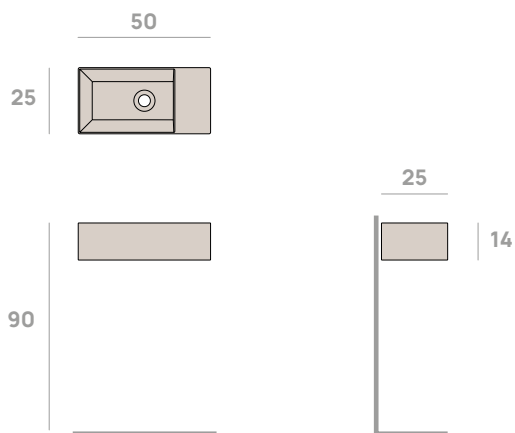

art. **PY218**
 Bidet sospeso **PLAY monoforo**
PLAY wall hung single-hole bidet

art. **PY170V**
 Vasca freestanding **PLAY 170**
 (tappo piletta cromo)
PLAY 170 freestanding bathtub
 (chrome drain cover)

art. **AP5025**

Lavabo **APPLIGHT 5025** reversibile
da appoggio / sospeso con piano rubinetteria
APPLIGHT 5025 reversible
countertop / wall hung basin with tap ledge

art. **AP120L**

Lavabo **APPLIGHT 12047** da appoggio / sospeso
con piano rubinetteria
APPLIGHT 12047 countertop / wall hung basin
with tap ledge

art. **C7010P**

Piatto doccia **CM3** in **ceramica** cm 100x70 h3
da appoggio / incasso filo pavimento
CM3 ceramic shower tray cm 100x70 h3
laid on or built in the floor

art. **C7012P**

Piatto doccia **CM3** in **ceramica** cm 120x70 h3
da appoggio / incasso filo pavimento
CM3 ceramic shower tray cm 120x70 h3
laid on or built in the floor