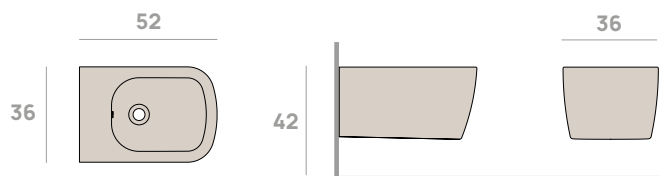

art. AS117G + ASCW05 - AS218

Astra_Latte
art. AS117G + ASCW05 - AS218

AppLight 120 _ Latte
art. AP120L

CM3_ Bianco Matt
art. C7014P

art. **PY118G**
 Vaso sospeso **PLAY** con sistema **goclean®**
PLAY wall hung wc with **goclean®** system

art. **PY218**
 Bidet sospeso **PLAY monoforo**
PLAY wall hung single-hole bidet

art. **PY170V**
 Vasca freestanding **PLAY 170**
 (tappo piletta cromo)
PLAY 170 freestanding bathtub
 (chrome drain cover)