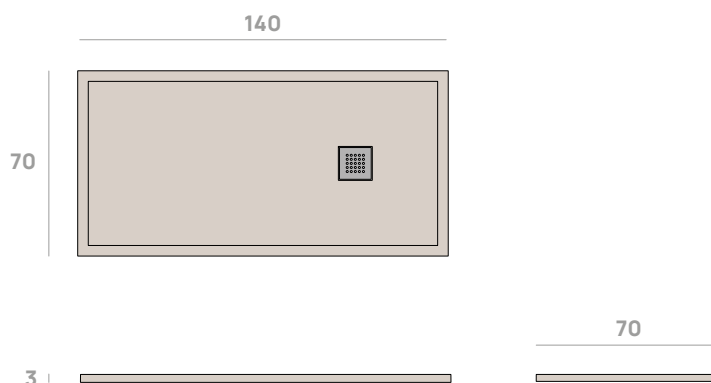

art. **AP5025**

Lavabo **APPLIGHT 5025** reversibile
da appoggio / sospeso con piano rubinetteria
APPLIGHT 5025 reversible
countertop / wall hung basin with tap ledge

art. **AP120L**

Lavabo **APPLIGHT 12047** da appoggio / sospeso
con piano rubinetteria
APPLIGHT 12047 countertop / wall hung basin
with tap ledge

art. **C7010P**

Piatto doccia **CM3** in **ceramica** cm 100x70 h3
da appoggio / incasso filo pavimento
CM3 ceramic shower tray cm 100x70 h3
laid on or built in the floor

art. **C7012P**

Piatto doccia **CM3** in **ceramica** cm 120x70 h3
da appoggio / incasso filo pavimento
CM3 ceramic shower tray cm 120x70 h3
laid on or built in the floor

art. **C7014P**
 Piatto doccia **CM3** in **ceramica** cm 140x70 h3
 da appoggio / incasso filo pavimento
CM3 ceramic shower tray cm 140x70 h3
 laid on or built in the floor

art. **C8010P**
 Piatto doccia **CM3** in **ceramica** cm 100x80 h3
 da appoggio / incasso filo pavimento
CM3 ceramic shower tray cm 100x80 h3
 laid on or built in the floor