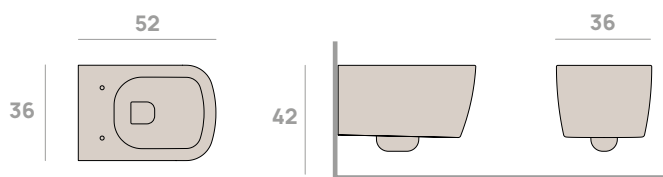

art. AS117G + ASCW05 - AS218

Astra_Latte
art. AS117G + ASCW05 - AS218

AppLight 120 _ Latte
art. AP120L

CM3_ Bianco Matt
art. C7014P

art. **PY118G**
 Vaso sospeso **PLAY** con sistema **goclean®**
PLAY wall hung wc with **goclean®** system

art. **PY218**
 Bidet sospeso **PLAY monoforo**
PLAY wall hung single-hole bidet

art. **PY170V**
 Vasca freestanding **PLAY 170**
 (tappo piletta cromo)
PLAY 170 freestanding bathtub
 (chrome drain cover)