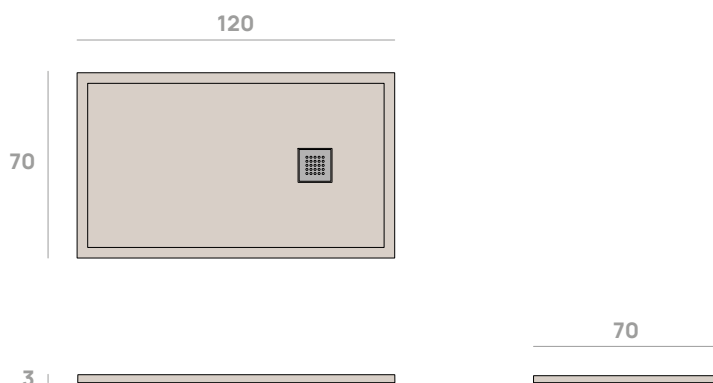

art. **AP5025**

Lavabo **APPLIGHT 5025** reversibile
da appoggio / sospeso con piano rubinetteria
APPLIGHT 5025 reversible
countertop / wall hung basin with tap ledge

art. **AP120L**

Lavabo **APPLIGHT 12047** da appoggio / sospeso
con piano rubinetteria
APPLIGHT 12047 countertop / wall hung basin
with tap ledge

art. **C7010P**

Piatto doccia **CM3** in **ceramica** cm 100x70 h3
da appoggio / incasso filo pavimento
CM3 ceramic shower tray cm 100x70 h3
laid on or built in the floor

art. **C7012P**

Piatto doccia **CM3** in **ceramica** cm 120x70 h3
da appoggio / incasso filo pavimento
CM3 ceramic shower tray cm 120x70 h3
laid on or built in the floor