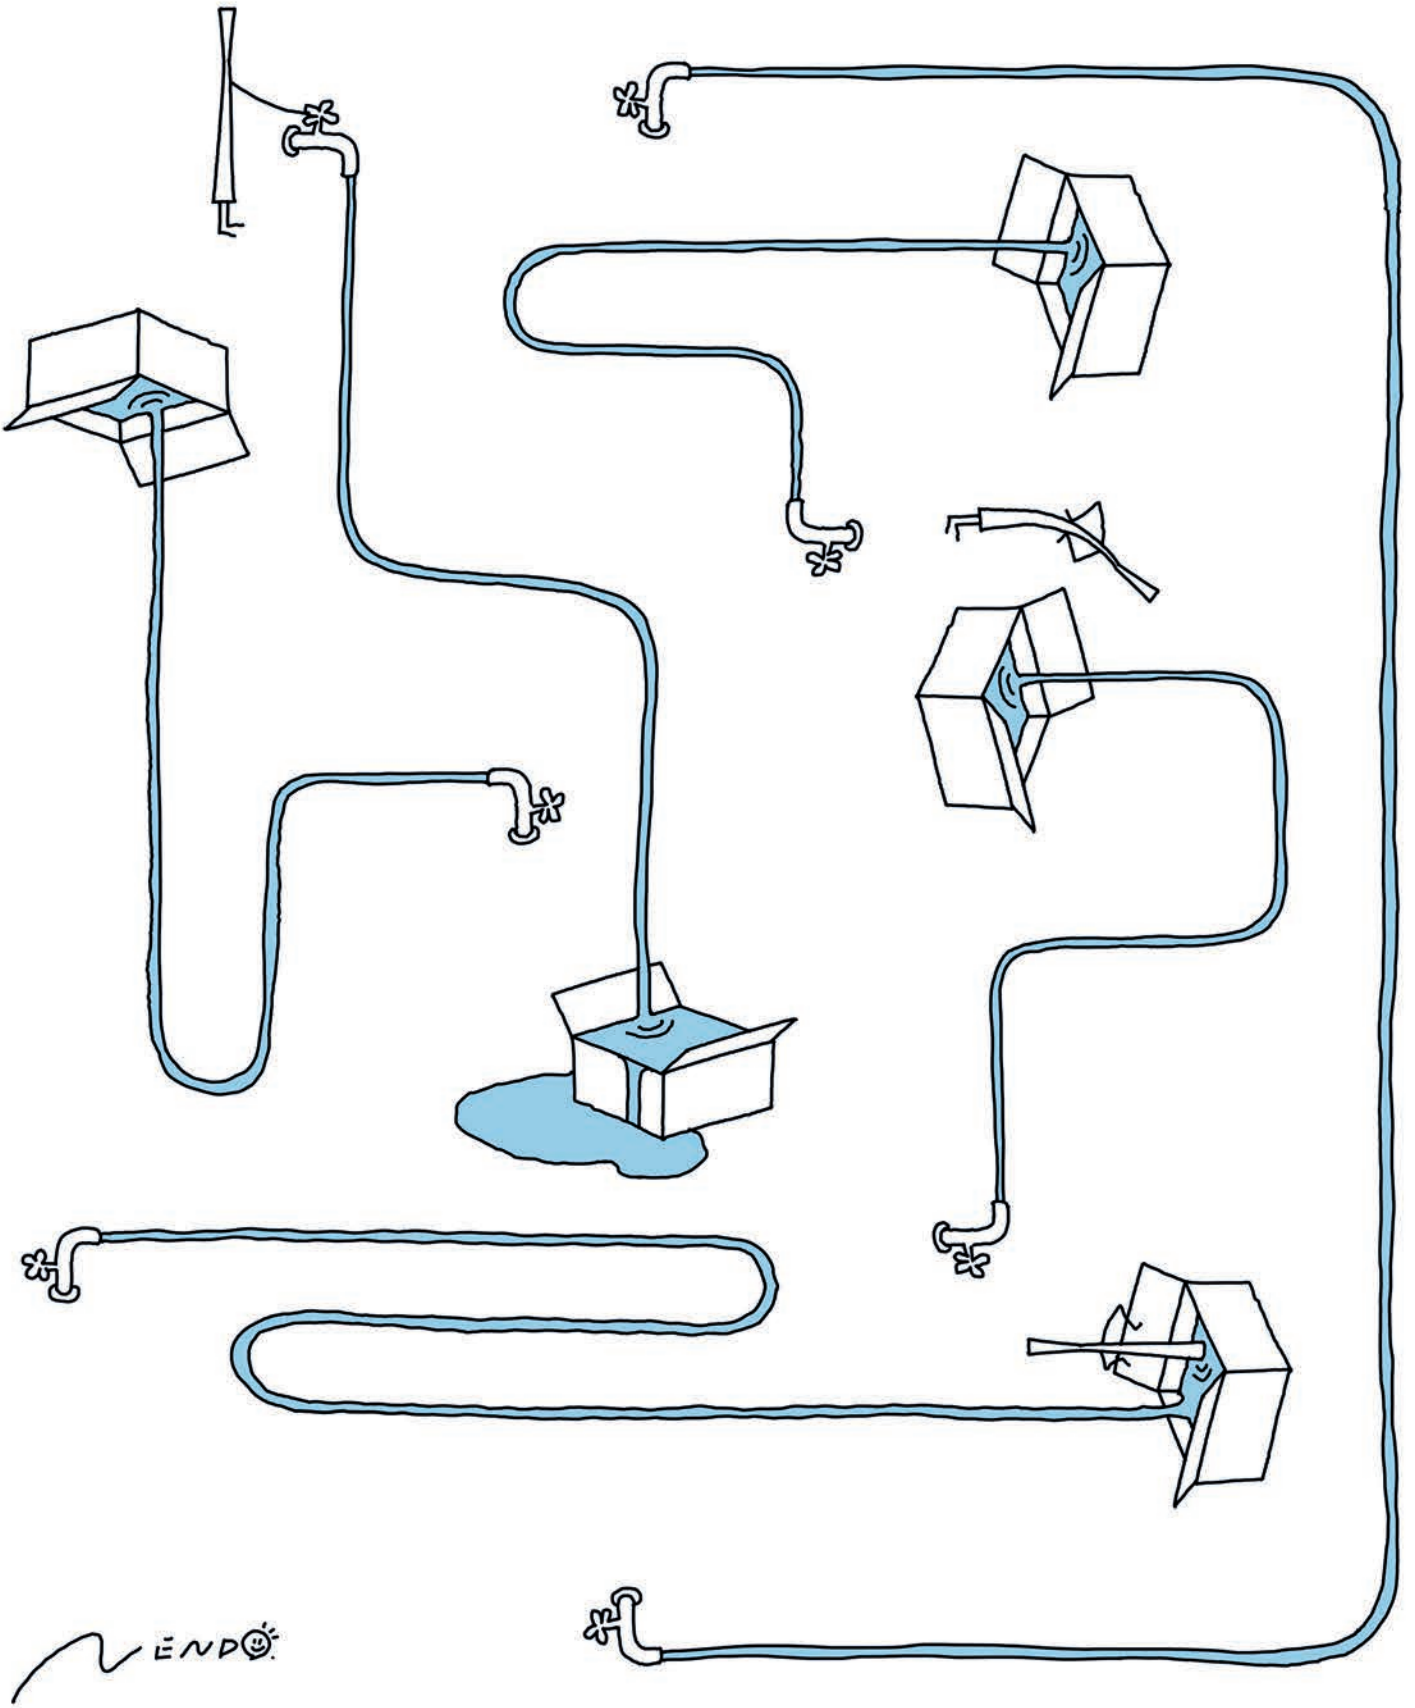

➔ FLAMINIA.

NEWS 2024