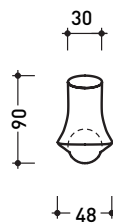

## FLPA

Towel hook

Complements: **Line taps FOLD**

Package dim. **14 x 8 x 12 cm** | Weight **0,2 kg** | Pz. Pallet n° -

vista zenitale / zenital view

vista frontale / frontal view

vista laterale / lateral view

size in mm

april 2016

**BRASS:** glossy finish

Chrome