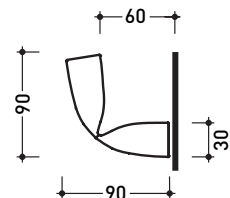

## FLPA

Towel hook

Complements: **Line taps FOLD**

Package dim. **14 x 8 x 12 cm** | Weight **0,2 kg** | Pz. Pallet n° -

vista zenitale / zenital view

vista frontale / frontal view

vista laterale / lateral view

size in mm

april 2016

**BRASS:** glossy finish

Chrome