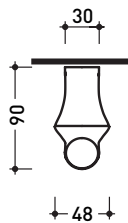

## FLPA

Towel hook

Complements: **Line taps FOLD**

Package dim. **14 x 8 x 12 cm** | Weight **0,2 kg** | Pz. Pallet n° -

vista zenitale / zenital view

vista frontale / frontal view

vista laterale / lateral view

size in mm

april 2016

**BRASS:** glossy finish

Chrome