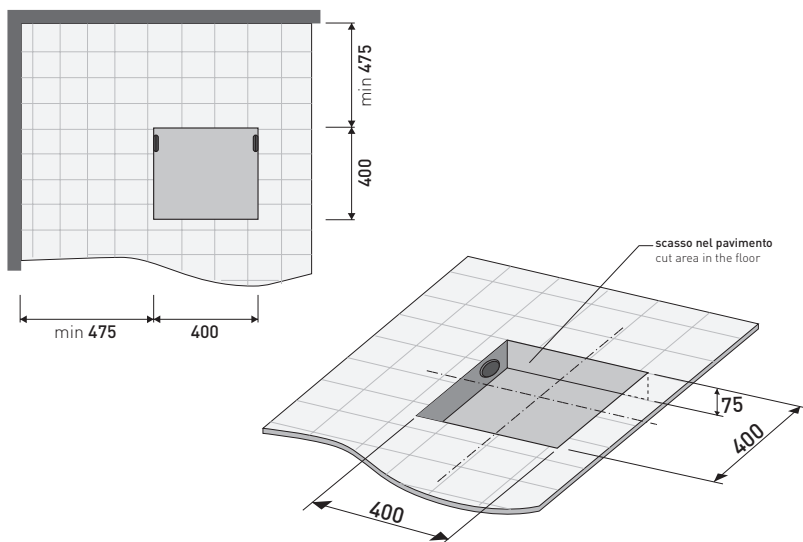

## FN135 Fontana

**Bench shower-tub in Pietraluce 135 cm**  
(drainage system and fixing kit art. SIFVA included)

Complements: **Shower curtain** (FNTD)  
**Telescopic curtain rail** (FNST)  
**Line taps shower-tub: ONE - NOKE' - SI - FOLD**  
**Line accessories: TWO - HOOP - NOKE' - FOLD**

Package dim. **143 x 143 x 60 cm** | Weight **200 kg** | Pz. Pallet n° **1**

### Preinstallazione - Preinstallation

vista zenitale / zenital view

**Capacità Max / Max Capacity 280 L.**  
**Peso Netto / Net Weight 170 Kg.**

sezione longitudinale / section

vista frontale / frontal view