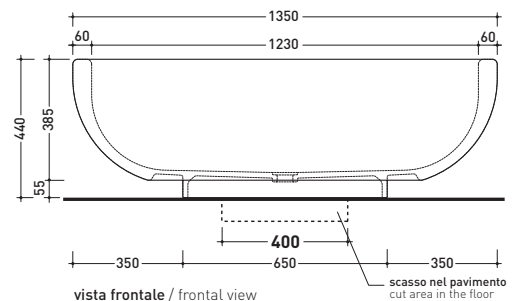

## FN135 Fontana

**Bench shower-tub in Pietraluce 135 cm**  
(drainage system and fixing kit art. SIFVA included)

Complements: **Shower curtain** (FNTD)  
**Telescopic curtain rail** (FNST)  
**Line taps shower-tub: ONE - NOKE' - SI - FOLD**  
**Line accessories: TWO - HOOP - NOKE' - FOLD**

Package dim. **143 x 143 x 60 cm** | Weight **200 kg** | Pz. Pallet n° **1**

### Preinstallazione - Preinstallation

vista zenitale / zenital view

**Capacità Max / Max Capacity 280 L.**  
**Peso Netto / Net Weight 170 Kg.**

sezione longitudinale / section

vista frontale / frontal view

size in mm

april 2016

**PIETRALUCE: glossy finish**

**PIETRALUCE: matt finish**