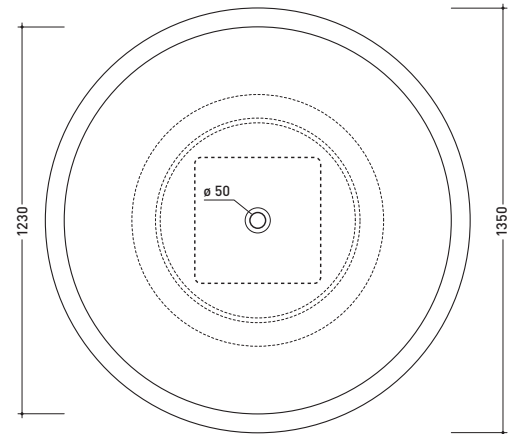

## FN135 Fontana

**Bench shower-tub in Pietraluce 135 cm**  
(drainage system and fixing kit art. SIFVA included)

Complements: **Shower curtain** (FNTD)  
**Telescopic curtain rail** (FNST)  
**Line taps shower-tub: ONE - NOKE' - SI - FOLD**  
**Line accessories: TWO - HOOP - NOKE' - FOLD**

Package dim. **143 x 143 x 60 cm** | Weight **200 kg** | Pz. Pallet n° **1**

### Preinstallazione - Preinstallation

vista zenitale / zenital view

**Capacità Max / Max Capacity 280 L.**  
**Peso Netto / Net Weight 170 Kg.**

sezione longitudinale / section

vista frontale / frontal view