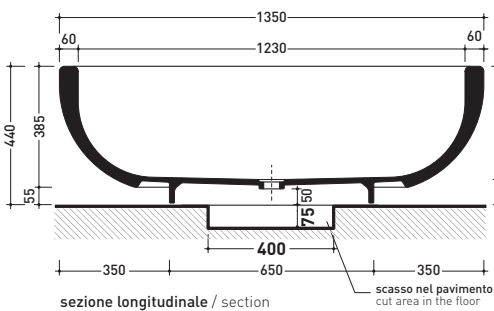

## FN135 Fontana

**Bench shower-tub in Pietraluce 135 cm**  
(drainage system and fixing kit art. SIFVA included)

Complements: **Shower curtain** (FNTD)  
**Telescopic curtain rail** (FNST)  
**Line taps shower-tub: ONE - NOKE' - SI - FOLD**  
**Line accessories: TWO - HOOP - NOKE' - FOLD**

Package dim. **143 x 143 x 60 cm** | Weight **200 kg** | Pz. Pallet n° **1**

### Preinstallazione - Preinstallation

vista zenitale / zenital view

**Capacità Max / Max Capacity 280 L.**  
**Peso Netto / Net Weight 170 Kg.**

sezione longitudinale / section

vista frontale / frontal view

size in mm

april 2016

**PIETRALUCE: glossy finish**

**PIETRALUCE: matt finish**