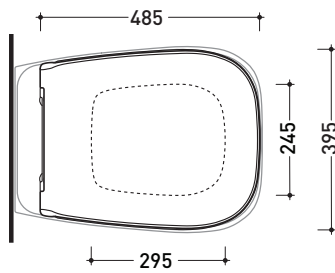

## FUCW05

SLIM Soft-closing thermosetting seat&cover  
with **QUICK-RELEASE HINGES**

Complements: **Wall hung wc Fluo go**clean** (FU118G)**

Package dim. **cm** | Weight **3 kg** | Pz. Pallet n° -

vista zenitale / zenital view

vista laterale / lateral view

vista frontale / frontal view

sizes in mm

THERMOSETTING: glossy finish

white

matt finish

milky white

carbone