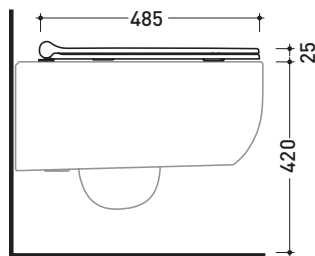

## FUCW05

SLIM Soft-closing thermosetting seat&cover  
with **QUICK-RELEASE HINGES**

Complements: **Wall hung wc Fluo go**clean** (FU118G)**

Package dim. **cm** | Weight **3 kg** | Pz. Pallet n° -

vista zenitale / zenital view

vista laterale / lateral view

vista frontale / frontal view

sizes in mm

THERMOSETTING: glossy finish

white

matt finish

milky white

carbone