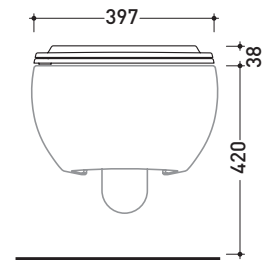

## FUCW05

SLIM Soft-closing thermosetting seat&cover  
with **QUICK-RELEASE HINGES**

Complements: **Wall hung wc Fluo go**clean** (FU118G)**

Package dim. **cm** | Weight **3 kg** | Pz. Pallet n° -

vista zenitale / zenital view

vista laterale / lateral view

vista frontale / frontal view

sizes in mm

THERMOSETTING: glossy finish

white

matt finish

milky white

carbone