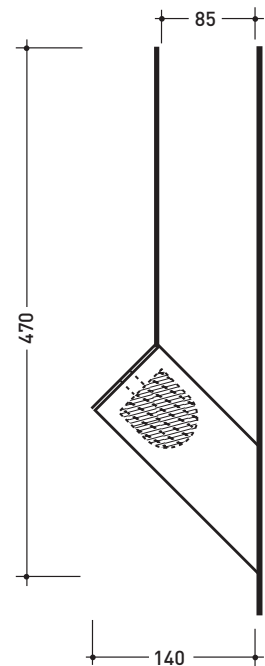

design **JEREMY KING** and **RICCARDO ROSELLI**

2000

HPF

Toilet brush holder

Complements: **Line taps:** ONE
Line taps: SI

Package dim. **42 x 15 x 13 cm** | Weight **1,3 kg** | Pz. Pallet n° -

vista zenitale / zenital view

vista frontale / frontal view

vista laterale / lateral view

size in mm

january 2014

BRASS: glossy finish

chrome