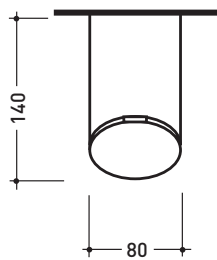

design **JEREMY KING** and **RICCARDO ROSELLI**

2000

HPF

Toilet brush holder

Complements: **Line taps:** ONE
Line taps: SI

Package dim. **42 x 15 x 13 cm** | Weight **1,3 kg** | Pz. Pallet n° -

vista zenitale / zenital view

vista frontale / frontal view

vista laterale / lateral view

size in mm

january 2014

BRASS: glossy finish

chrome