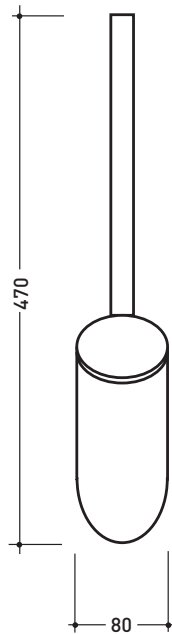

design **JEREMY KING** and **RICCARDO ROSELLI**

2000

HPF

Toilet brush holder

Complements: **Line taps:** ONE
Line taps: SI

Package dim. **42 x 15 x 13 cm** | Weight **1,3 kg** | Pz. Pallet n° -

vista zenitale / zenital view

vista frontale / frontal view

vista laterale / lateral view

size in mm

january 2014

BRASS: glossy finish

chrome