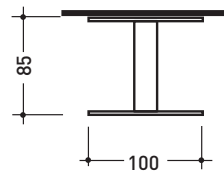

Hoop

design **JEREMY KING** and **RICCARDO ROSELLI**

2000

→ **FLAMINIA.**

HPSG

Towel hook 10 cm

Complements: **Line taps:** ONE
Line taps: SI

Package dim. **12 x 8 x 9 cm** | Weight **0,5 kg** | Pz. Pallet n° -

vista frontale / frontal view

vista zenitale / zenital view

size in mm

january 2014

BRASS: glossy finish

chrome