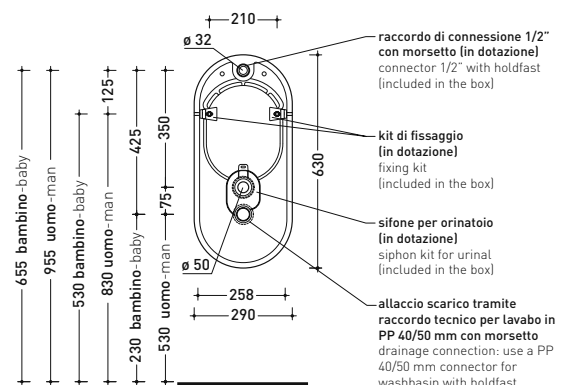

vista retro/ back view

sizes in mm

CERAMICA: glossy finish

white

Please consider a 2% tolerance on indicated measurements

<http://www.ceramicaflaminia.it/en/products/295-key>

©ceramicaflaminiaspa - All rights reserved. Unauthorized copying, publication, reproduction as well as partial reproduction are prohibited

march 2022