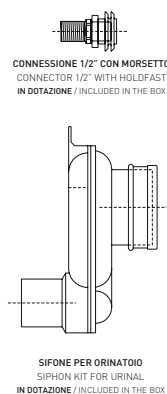

vista retro/ back view

sizes in mm

CERAMICA: glossy finish

white

Please consider a 2% tolerance on indicated measurements

<http://www.ceramicaflaminia.it/en/products/295-key>

©ceramicaflaminiaspa - All rights reserved. Unauthorized copying, publication, reproduction as well as partial reproduction are prohibited

march 2022