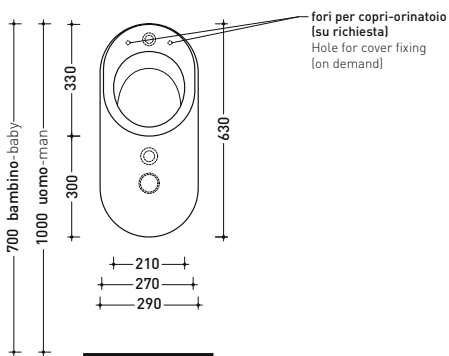

design ANGELETTI - RUZZA

2008

KY29

Urinal to wall (wall fixing kit art. 9007 and siphon art. KYCON included)

HOLES FOR COVER UPON REQUEST

Complements: Poliester cover suitable for urinal (KY29CW01)
One concealed automatic rapid-flow lever (112540)
Line accessories: TWO - HOOP - NOKÉ - FOLD

Technical accessories: SANITARBLOCK pre-assembled frame for wall-hung urinal (136179)
Concealed pre-installation for EQUA URINAL plate (879123)
EQUA URINAL AC infrared sensor fluxometer (879120)

Package dim. 64 x 30 x 30 cm | Weight 15,5 kg | Pz. Pallet n° 24

CE UNI EN 13407 Dop-No13407

vista frontale / frontal view