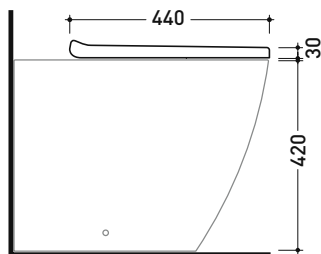

Package dim. **53 x 40 x 7 cm** | Weight **3 kg** | Pz. Pallet n° -

art. **LK117G - LK117RG**  
vista zenitale / zenital view

art. **5051/WC - 5051/WCG**  
vista zenitale / zenital view

art. **5064**  
vista zenitale / zenital view

art. **LK117G - LK117GR**  
vista laterale / lateral view

art. **5051/WC - 5051/WCG**  
vista laterale / lateral view

art. **5064**  
vista laterale / lateral view

sizes in mm

THERMOSETTING: glossy finish