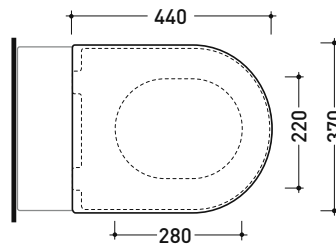

## LKCW07OR

Soft-closing thermosetting wrapping seat & cover  
with **GOLD QUICK-RELEASE HINGES**

Complements: **Link btw goclean wc (LK117G)**  
**Link btw wc Plus goclean (LK117RG)**  
**Link wall hung wc (5051/WC)**  
**Link goclean wall hung wc (5051/WCG)**  
**MiniLink wall hung wc (5064)** **MiniLink**  
**goclean wall hung wc (5064G)**

Package dim. **53 x 40 x 7 cm** | Weight **3 kg** | Pz. Pallet n° -

art. **LK117G - LK117RG**  
vista zenitale / zenital view

art. **5051/WC - 5051/WCG**  
vista zenitale / zenital view

art. **5064**  
vista zenitale / zenital view

art. **LK117G - LK117GR**  
vista laterale / lateral view

art. **5051/WC - 5051/WCG**  
vista laterale / lateral view

art. **5064**  
vista laterale / lateral view

sizes in mm

THERMOSETTING: glossy finish