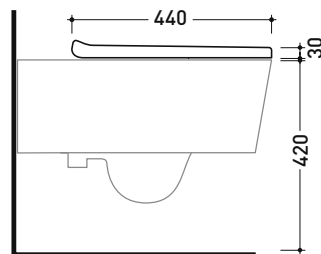

Package dim. **53 x 40 x 7 cm** | Weight **3 kg** | Pz. Pallet n° -

art. **LK117G - LK117RG**  
vista zenitale / zenital view

art. **5051/WC - 5051/WCG**  
vista zenitale / zenital view

art. **5064**  
vista zenitale / zenital view

art. **LK117G - LK117GR**  
vista laterale / lateral view

art. **5051/WC - 5051/WCG**  
vista laterale / lateral view

art. **5064**  
vista laterale / lateral view

sizes in mm

THERMOSETTING: glossy finish