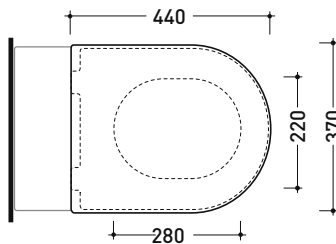

## LKCW07

Soft-closing thermosetting wrapping seat & cover  
with **CHROME QUICK-RELEASE HINGES**

Package dim. **53 x 40 x 7 cm** | Weight **3 kg** | Pz. Pallet n° -

art. **LK117G - LK117RG**  
vista zenitale / zenital view

art. **5051/WC - 5051/WCG**  
vista zenitale / zenital view

art. **5064**  
vista zenitale / zenital view

art. **LK117G - LK117GR**  
vista laterale / lateral view

art. **5051/WC - 5051/WCG**  
vista laterale / lateral view

art. **5064**  
vista laterale / lateral view

sizes in mm

THERMOSETTING: glossy finish