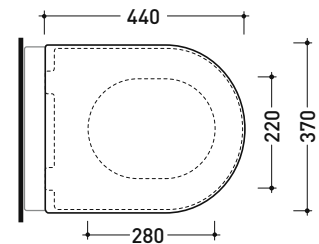

## LKCW07OR

Soft-closing thermosetting wrapping seat & cover  
with **GOLD QUICK-RELEASE HINGES**

Complements: **Link btw goclean wc (LK117G)**  
**Link btw wc Plus goclean (LK117RG)**  
**Link wall hung wc (5051/WC)**  
**Link goclean wall hung wc (5051/WCG)**  
**MiniLink wall hung wc (5064)** **MiniLink**  
**goclean wall hung wc (5064G)**

Package dim. **53 x 40 x 7 cm** | Weight **3 kg** | Pz. Pallet n° -

art. **LK117G - LK117RG**  
vista zenitale / zenital view

art. **5051/WC - 5051/WCG**  
vista zenitale / zenital view

art. **5064**  
vista zenitale / zenital view

art. **LK117G - LK117GR**  
vista laterale / lateral view

art. **5051/WC - 5051/WCG**  
vista laterale / lateral view

art. **5064**  
vista laterale / lateral view

sizes in mm

THERMOSETTING: glossy finish