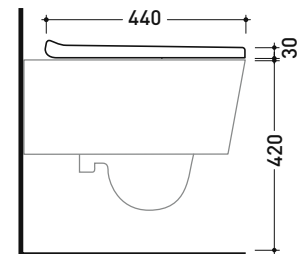

Package dim. **53 x 40 x 7 cm** | Weight **3 kg** | Pz. Pallet n° -

art. **LK117G - LK117RG**  
vista zenitale / zenital view

art. **5051/WC - 5051/WCG**  
vista zenitale / zenital view

art. **5064**  
vista zenitale / zenital view

art. **LK117G - LK117GR**  
vista laterale / lateral view

art. **5051/WC - 5051/WCG**  
vista laterale / lateral view

art. **5064**  
vista laterale / lateral view

sizes in mm

THERMOSETTING: glossy finish