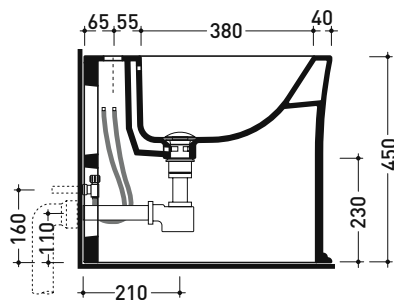

Package dim.

Weight **28,5 kg**

Pz. Pallet n°

UNI EN 14528 - CL20 Dop-No14528

vista zenitale / zenital view

vista laterale / lateral view

**NOTICE: floor fixing by silicone**

sezione longitudinale / section

vista retro / back view

sizes in mm

CERAMIC: glossy finish

white black

matt finish

milky white carbone

Please consider a 2% tolerance on indicated measurements