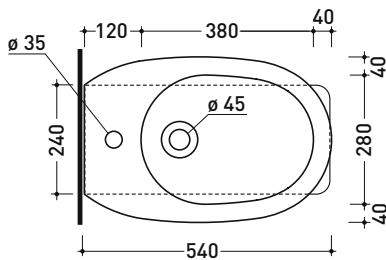

### Back to wall single-hole bidet

• WITH OVERFLOW • ON DEMAND 3 TAP HOLES

Complements: **Line taps bidet EVERGREEN - X1**  
**Line accessories EVERGREEN**

Technical accessories: **Short chrome siphon for bidet (SIFB/CR)**  
**Stop & Go drain (PLSG)**  
**Stop&Go CERAMIC drain (PLCE)**  
**Two piece set chrome tap filters (RF026)**

Package dim.

Weight **28,5 kg**

Pz. Pallet n°

UNI EN 14528 - CL20 Dop-No14528

vista zenitale / zenital view

vista laterale / lateral view

**NOTICE: floor fixing by silicone**

sezione longitudinale / section

vista retro / back view

sizes in mm

CERAMIC: glossy finish

white black

matt finish

milky white carbone

Please consider a 2% tolerance on indicated measurements