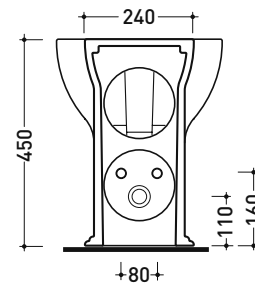

Package dim.

Weight **28,5 kg**

Pz. Pallet n°

UNI EN 14528 - CL20 Dop-No14528

vista zenitale / zenital view

vista laterale / lateral view

**NOTICE: floor fixing by silicone**

sezione longitudinale / section

vista retro / back view

sizes in mm

CERAMIC: glossy finish

white black

matt finish

milky white carbone

Please consider a 2% tolerance on indicated measurements