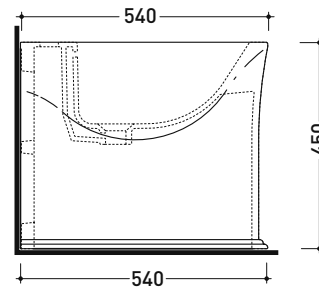

Package dim.

Weight **28,5 kg**

Pz. Pallet n°

UNI EN 14528 - CL20 Dop-No14528

vista zenitale / zenital view

vista laterale / lateral view

**NOTICE: floor fixing by silicone**

sezione longitudinale / section

vista retro / back view

sizes in mm

CERAMIC: glossy finish

white black

matt finish

milky white carbone

Please consider a 2% tolerance on indicated measurements