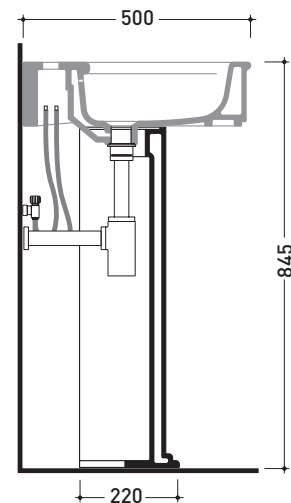

MACOL

Ceramic pedestal suitable for Madre 75/95 basins

Complements: **Madre 75 basin** (MA75L)
Madre 95 basin (MA95L)
Line taps basin EVERGREEN
Line accessories EVERGREEN

Package dim.

Weight **14,5 kg**

Pz. Pallet n°

CE

vista zenitale / zenital view

vista frontale / frontal view

vista laterale / lateral view

sizes in mm

Please consider a 2% tolerance on indicated measurements

CERAMIC: glossy finish

white