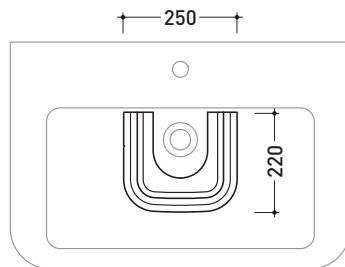

MACOL

Ceramic pedestal suitable for Madre 75/95 basins

Complements: **Madre 75 basin** (MA75L)
Madre 95 basin (MA95L)
Line taps basin EVERGREEN
Line accessories EVERGREEN

Package dim.

Weight **14,5 kg**

Pz. Pallet n°

CE

vista zenitale / zenital view

vista frontale / frontal view

vista laterale / lateral view

sizes in mm

Please consider a 2% tolerance on indicated measurements

CERAMIC: glossy finish

white