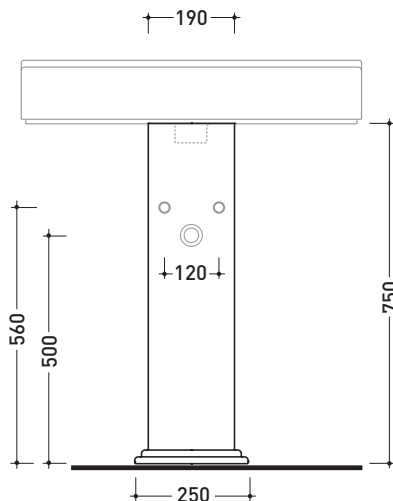

MACOL

Ceramic pedestal suitable for Madre 75/95 basins

Complements: **Madre 75 basin** (MA75L)
Madre 95 basin (MA95L)
Line taps basin EVERGREEN
Line accessories EVERGREEN

Package dim.

Weight **14,5 kg**

Pz. Pallet n°

CE

vista zenitale / zenital view

vista frontale / frontal view

vista laterale / lateral view

sizes in mm

Please consider a 2% tolerance on indicated measurements

CERAMIC: glossy finish

white