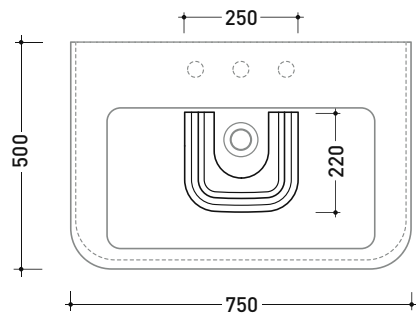

Package dim. pedestal	Weight 14,5 kg	Pz. Pallet n° 20
-----------------------	----------------	------------------

Package dim. basin	Weight 24,8 kg	Pz. Pallet n° 12
--------------------	----------------	------------------

vista zenitale / zenital view

vista frontale / frontal view

vista laterale / lateral view

sizes in mm

CERAMIC: glossy finish

white black

matt finish

milky white carbone

Please consider a 2% tolerance on indicated measurements

Package dim. pedestal	Weight 14,5 kg	Pz. Pallet n° 20
Package dim. basin	Weight 29,5 kg	Pz. Pallet n° 10

vista zenitale / zenital view

vista frontale / frontal view

vista laterale / lateral view

sizes in mm