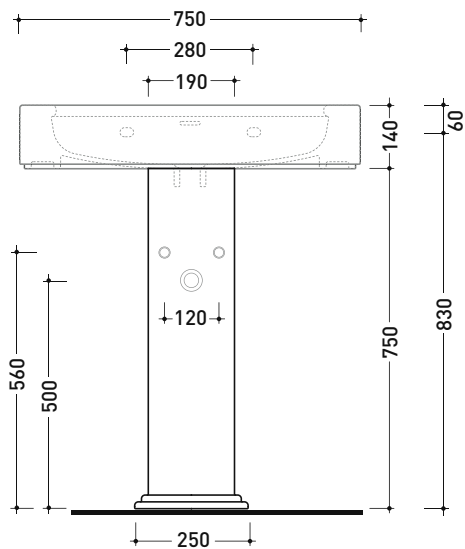

Package dim. pedestal	Weight 14,5 kg	Pz. Pallet n° 20
-----------------------	----------------	------------------

Package dim. basin	Weight 24,8 kg	Pz. Pallet n° 12
--------------------	----------------	------------------

vista zenitale / zenital view

vista frontale / frontal view

vista laterale / lateral view

sizes in mm

CERAMIC: glossy finish

white black

matt finish

milky white carbone

Please consider a 2% tolerance on indicated measurements

Package dim. pedestal	Weight 14,5 kg	Pz. Pallet n° 20
Package dim. basin	Weight 29,5 kg	Pz. Pallet n° 10

vista zenitale / zenital view

vista frontale / frontal view

vista laterale / lateral view

sizes in mm