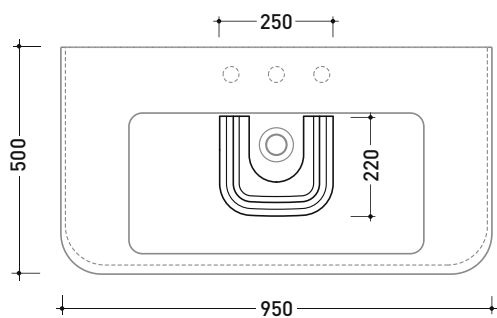

Package dim. pedestal	Weight 14,5 kg	Pz. Pallet n° 20
-----------------------	----------------	------------------

Package dim. basin	Weight 24,8 kg	Pz. Pallet n° 12
--------------------	----------------	------------------

vista zenitale / zenital view

vista frontale / frontal view

vista laterale / lateral view

sizes in mm

CERAMIC: glossy finish

white black

matt finish

milky white carbone

Please consider a 2% tolerance on indicated measurements

Package dim. pedestal	Weight 14,5 kg	Pz. Pallet n° 20
Package dim. basin	Weight 29,5 kg	Pz. Pallet n° 10

vista zenitale / zenital view

vista frontale / frontal view

vista laterale / lateral view

sizes in mm