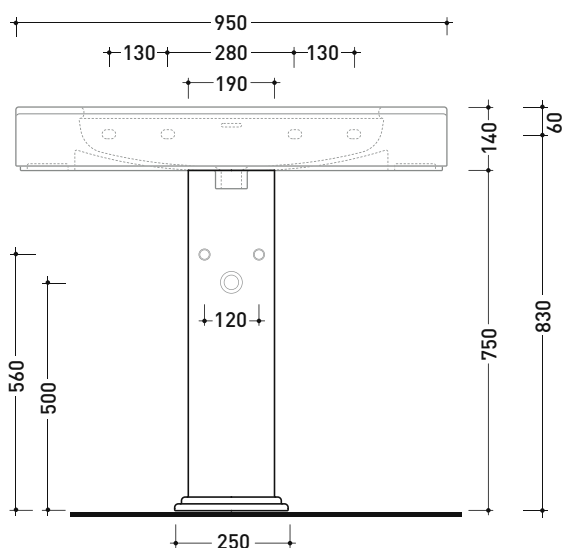

## MACOL+MA95L Madre 95

Ceramic pedestal suitable for Madre 95 basin

Complements: MADRE 95 basin (MA95L)  
Line taps basin EVERGREEN  
Line accessories EVERGREEN

Technical accessories: Chrome siphon (SIFL/CR) - Gold siphon (SIFDR)  
Stop & Go drain (PLSG)  
CERAMIC Stop & Go drain (PLCE)  
Two piece set chrome tap filters (RF026)  
Wall fixing kit (9002)

Package dim. pedestal	Weight 14,5 kg	Pz. Pallet n° 20
Package dim. basin	Weight 29,5 kg	Pz. Pallet n° 10

vista zenitale / zenital view

vista frontale / frontal view

vista laterale / lateral view

sizes in mm