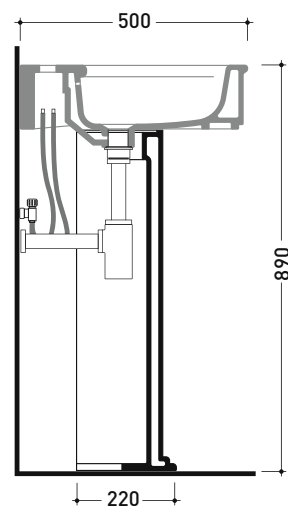

Package dim. pedestal	Weight 14,5 kg	Pz. Pallet n° 20
-----------------------	----------------	------------------

Package dim. basin	Weight 24,8 kg	Pz. Pallet n° 12
--------------------	----------------	------------------

## MACOL+MA95L Madre 95

Ceramic pedestal suitable for Madre 95 basin

Complements: MADRE 95 basin (MA95L)  
Line taps basin EVERGREEN  
Line accessories EVERGREEN

Technical accessories: Chrome siphon (SIFL/CR) - Gold siphon (SIFDR)  
Stop & Go drain (PLSG)  
CERAMIC Stop & Go drain (PLCE)  
Two piece set chrome tap filters (RF026)  
Wall fixing kit (9002)

Package dim. pedestal	Weight 14,5 kg	Pz. Pallet n° 20
Package dim. basin	Weight 29,5 kg	Pz. Pallet n° 10

vista zenitale / zenital view

vista frontale / frontal view

vista laterale / lateral view

sizes in mm