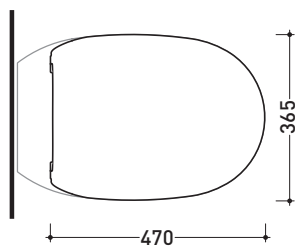

MACW05

SLIM soft-closing thermosetting seat & cover

Complements: **Madre btw goclean wc** (MA117G)
Madre btw wc Plus goclean (MA117RG)

Package dim.	Weight	Pz. Pallet n° -
--------------	--------	-----------------

CE

vista zenitale / zenital view

vista laterale / lateral view

vista frontale / frontal view

sizes in mm

THERMOSETTING: glossy finish

white

black