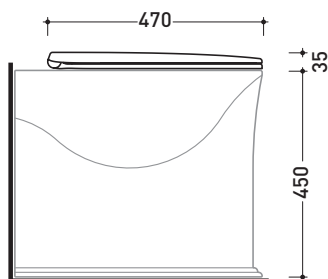

MACW05

SLIM soft-closing thermosetting seat & cover

Complements: **Madre btw goclean wc** (MA117G)
Madre btw wc Plus goclean (MA117RG)

Package dim.	Weight	Pz. Pallet n° -
--------------	--------	-----------------

CE

vista zenitale / zenital view

vista laterale / lateral view

vista frontale / frontal view

sizes in mm

THERMOSETTING: glossy finish

white

black