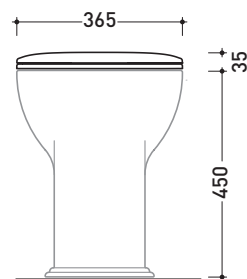

MACW05

SLIM soft-closing thermosetting seat & cover

Complements: **Madre btw goclean wc** (MA117G)
Madre btw wc Plus goclean (MA117RG)

Package dim.	Weight	Pz. Pallet n° -
--------------	--------	-----------------

CE

vista zenitale / zenital view

vista laterale / lateral view

vista frontale / frontal view

sizes in mm

THERMOSETTING: glossy finish

white

black