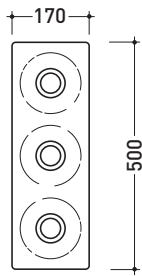

design **PAOLA NAVONE**

2011

MKLP

Ceramic wall lamp (BULBS NOT INCLUDED)

Complements: **Make-Up mirrors** (MKS100 - MKS50 - MKS501)

Package dim. **55 x 22 x 17 cm** | Weight **5 kg** | Pz. Pallet n° -

vista frontale / frontal view

vista laterale / lateral view

sezione longitudinale / section

vista zenitale / zenital view

size in mm

january 2014

CERAMIC: glossy finish

white

ELECTRICAL CHARACTERISTICS

- type of lamp: incandescent lamp with E27 cap
- class: I
- Ip code: IP20
- rated power: 3 x 24 W