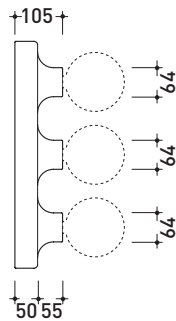

design **PAOLA NAVONE**

2011

MKLP

Ceramic wall lamp (BULBS NOT INCLUDED)

Complements: **Make-Up mirrors** (MKS100 - MKS50 - MKS501)

Package dim. **55 x 22 x 17 cm** | Weight **5 kg** | Pz. Pallet n° -

vista frontale / frontal view

vista laterale / lateral view

sezione longitudinale / section

vista zenitale / zenital view

size in mm

january 2014

CERAMIC: glossy finish

white

ELECTRICAL CHARACTERISTICS

- type of lamp: incandescent lamp with E27 cap
- class: I
- Ip code: IP20
- rated power: 3 x 24 W