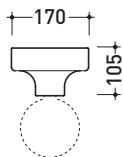

design **PAOLA NAVONE**

2011

MKLP

Ceramic wall lamp (BULBS NOT INCLUDED)

Complements: **Make-Up mirrors** (MKS100 - MKS50 - MKS501)

Package dim. **55 x 22 x 17 cm** | Weight **5 kg** | Pz. Pallet n° -

vista frontale / frontal view

vista laterale / lateral view

sezione longitudinale / section

vista zenitale / zenital view

size in mm

january 2014

CERAMIC: glossy finish

white

ELECTRICAL CHARACTERISTICS

- type of lamp: incandescent lamp with E27 cap
- class: I
- Ip code: IP20
- rated power: 3 x 24 W