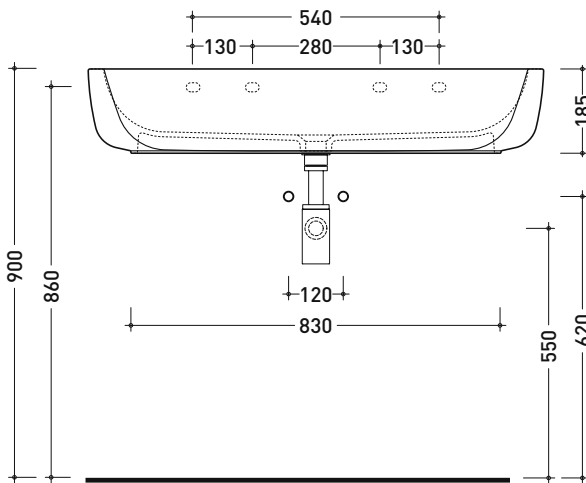

MN100L Monò 100

Countertop - wall hung basin 100 cm

• without overflow • arranged for seven tap holes

Complements: FORTY6 shelf (F6MN100)
 CUBIKA wall hung vanity units depth 50 cm
 DENVER furniture (DV103M)
 Line taps basin: ONE - NOKÉ - FOLD - SI - X1 - STIL
 Line accessories: TWO - HOOP - FOLD

Technical accessories: Chrome siphon (SIFL/CR) - Telescopic chrome siphon (SIFL066)
 Stop & Go drain (PLSG)
 CERAMIC Stop & Go drain (PLCE)
 Chrome waste with automatic integrated overflow (PLTPCR)
 Waste with automatic integrated overflow and ceramic cover (PLTPCE)
 Two piece set chrome tap filters (RF026)
 Fixing kit for wall (9002)

Package dim. 101 x 19 x 50,5 cm | Weight 35,5 kg | Pz. Pallet n° 10

CE UNI EN 14688 - CL00 Dop-No14688

vista zenitale / zenital view

vista frontale / frontal view

foro consigliato sul piano
 suggested hole on the top

vista zenitale / zenital view

sezione longitudinale / section