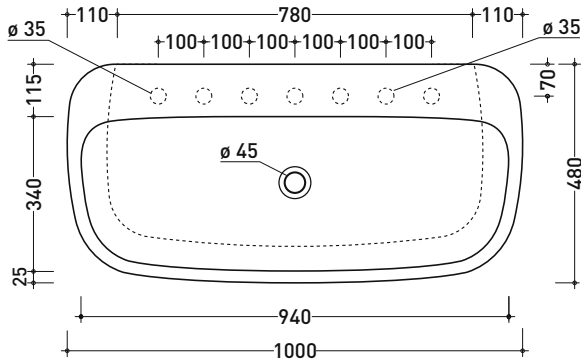

MN100L Monò 100

Countertop - wall hung basin 100 cm

• without overflow • arranged for seven tap holes

Complements: FORTY6 shelf (F6MN100)
 CUBIKA wall hung vanity units depth 50 cm
 DENVER furniture (DV103M)
 Line taps basin: ONE - NOKÉ - FOLD - SI - X1 - STIL
 Line accessories: TWO - HOOP - FOLD

Package dim. 101 x 19 x 50,5 cm | Weight 35,5 kg | Pz. Pallet n° 10

CE UNI EN 14688 - CL00 Dop-No14688

vista zenitale / zenital view

vista frontale / frontal view

foro consigliato sul piano
 suggested hole on the top

vista zenitale / zenital view

sezione longitudinale / section