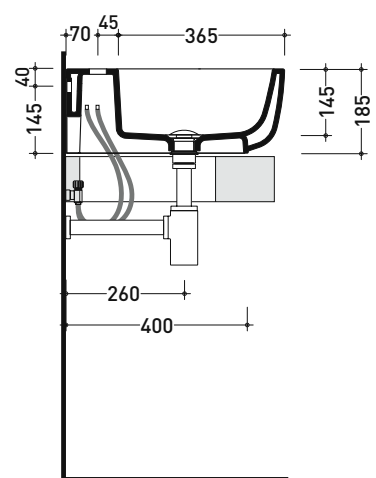

MN100L Monò 100

Countertop - wall hung basin 100 cm

• without overflow • arranged for seven tap holes

Complements: FORTY6 shelf (F6MN100)
 CUBIKA wall hung vanity units depth 50 cm
 DENVER furniture (DV103M)
 Line taps basin: ONE - NOKÉ - FOLD - SI - X1 - STIL
 Line accessories: TWO - HOOP - FOLD

Package dim. 101 x 19 x 50,5 cm | Weight 35,5 kg | Pz. Pallet n° 10

CE UNI EN 14688 - CL00 Dop-No14688

vista zenitale / zenital view

vista frontale / frontal view

foro consigliato sul piano
 suggested hole on the top

vista zenitale / zenital view

sezione longitudinale / section