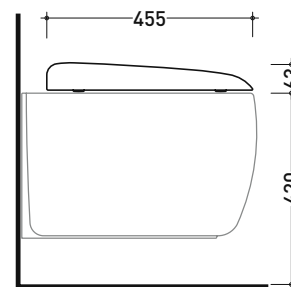

MNCW03

Soft-closing thermosetting wrapping seat & cover

Complements: Monò back to wall wc (MN117 - MN117S - MN117RS)
Monò wall hung wc (MN118 - MN118S)

Package dim. 50 x 40 x 11 cm | Weight 2,6 kg | Pz. Pallet n° -

art. MN117 / MN117S / MN117RS
vista zenitale / zenital view

art. MN118 / MN118S
vista zenitale / zenital view

art. MN117 / MN117S / MN117RS
vista laterale / lateral view

art. MN118 / MN118S
vista laterale / lateral view

sizes in mm

THERMOSETTING: glossy finish

white

black

matt finish

milky white

carbone