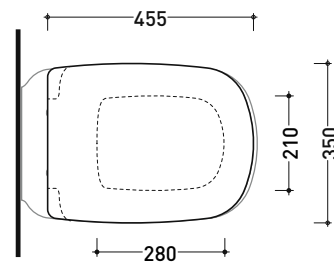

MNCW03

Soft-closing thermosetting wrapping seat & cover

Complements: Monò back to wall wc (MN117 - MN117S - MN117RS)
Monò wall hung wc (MN118 - MN118S)

Package dim. 50 x 40 x 11 cm | Weight 2,6 kg | Pz. Pallet n° -

art. MN117 / MN117S / MN117RS
vista zenitale / zenital view

art. MN118 / MN118S
vista zenitale / zenital view

art. MN117 / MN117S / MN117RS
vista laterale / lateral view

art. MN118 / MN118S
vista laterale / lateral view

sizes in mm

THERMOSETTING: glossy finish

white

black

matt finish

milky white

carbone