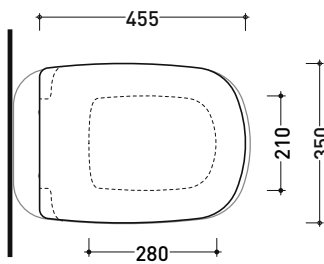

MNCW03

Soft-closing thermosetting wrapping seat & cover

Complements: Monò back to wall wc (MN117 - MN117S - MN117RS)
Monò wall hung wc (MN118 - MN118S)

Package dim. 50 x 40 x 11 cm | Weight 2,6 kg | Pz. Pallet n° -

art. MN117 / MN117S / MN117RS
vista zenitale / zenital view

art. MN118 / MN118S
vista zenitale / zenital view

art. MN117 / MN117S / MN117RS
vista laterale / lateral view

art. MN118 / MN118S
vista laterale / lateral view

sizes in mm

THERMOSETTING: glossy finish

white

black

matt finish

milky white

carbone