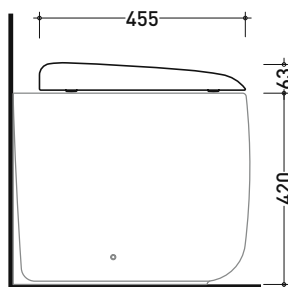

MNCW03

Soft-closing thermosetting wrapping seat & cover

Complements: Monò back to wall wc (MN117 - MN117S - MN117RS)
Monò wall hung wc (MN118 - MN118S)

Package dim. 50 x 40 x 11 cm | Weight 2,6 kg | Pz. Pallet n° -

art. MN117 / MN117S / MN117RS
vista zenitale / zenital view

art. MN118 / MN118S
vista zenitale / zenital view

art. MN117 / MN117S / MN117RS
vista laterale / lateral view

art. MN118 / MN118S
vista laterale / lateral view

sizes in mm

THERMOSETTING: glossy finish

white

black

matt finish

milky white

carbone