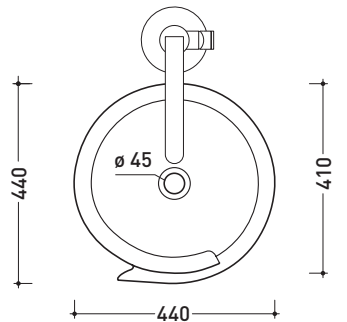

design **NENDO**

2010

MR44C Monoroll

Standing column-basin 44 cm

(floor fixing kit art. 9005 and siphon art. FMT/SIF included)

Complements: **Line taps basin free-standing: ONE - FOLD**
Line accessories: TWO - HOOP - NOKE' - FOLD

Technical accessories: **Stop & Go drain (PLSG)**
CERAMIC Stop & Go drain (PLCE)

Package dim. **52,5 x 52,5 x 95 cm** | Weight **42 kg** | Pz. Pallet n° **4**

vista zenitale / zenital view

vista zenitale / zenital view

vista frontale / frontal view

sezione longitudinale / section

size in mm

june 2016

CERAMIC: glossy finish

COLORS IN ELIMINATION

matt finish