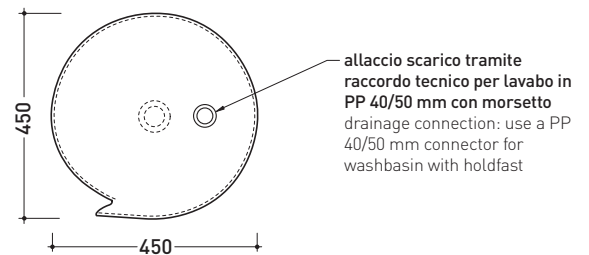

design **NENDO**

2010

MR44C Monoroll

Standing column-basin 44 cm

(floor fixing kit art. 9005 and siphon art. FMT/SIF included)

Complements: **Line taps basin free-standing: ONE - FOLD**
Line accessories: TWO - HOOP - NOKE' - FOLD

Technical accessories: **Stop & Go drain (PLSG)**
CERAMIC Stop & Go drain (PLCE)

Package dim. **52,5 x 52,5 x 95 cm** | Weight **42 kg** | Pz. Pallet n° **4**

vista zenitale / zenital view

vista zenitale / zenital view