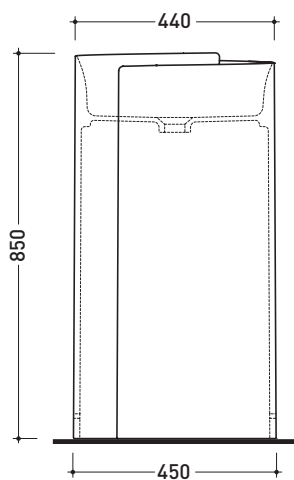

Technical accessories: **Stop & Go drain (PLSG)**
CERAMIC Stop & Go drain (PLCE)

Package dim. **52,5 x 52,5 x 95 cm** | Weight **42 kg** | Pz. Pallet n° **4**

vista zenitale / zenital view

vista zenitale / zenital view

vista frontale / frontal view

sezione longitudinale / section

size in mm

june 2016

CERAMIC: glossy finish

COLORS IN ELIMINATION

matt finish