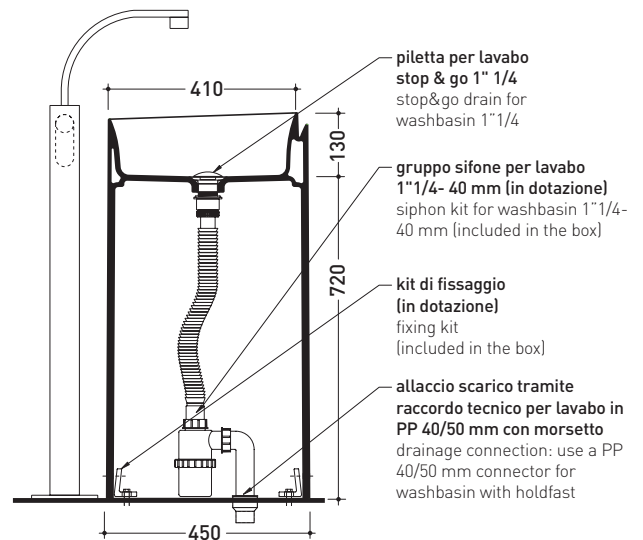

design **NENDO**

2010

MR44C Monoroll

Standing column-basin 44 cm

(floor fixing kit art. 9005 and siphon art. FMT/SIF included)

Complements: **Line taps basin free-standing: ONE - FOLD**
Line accessories: TWO - HOOP - NOKE' - FOLD

Technical accessories: **Stop & Go drain (PLSG)**
CERAMIC Stop & Go drain (PLCE)

Package dim. **52,5 x 52,5 x 95 cm** | Weight **42 kg** | Pz. Pallet n° **4**

vista zenitale / zenital view

vista zenitale / zenital view

vista frontale / frontal view

sezione longitudinale / section

size in mm

june 2016

CERAMIC: glossy finish

COLORS IN ELIMINATION

matt finish