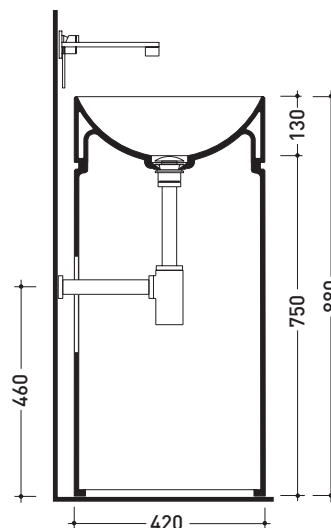

MonoTwin Slim

➔ **FLAMINIA.**

design **LUDOVICA+ROBERTO PALOMBA**

2020

MTC42P MonoTwin Slim

Wall column-basin 42 cm (floor fixing kit art. 9005 included)

• WITHOUT OVERFLOW • WITHOUT TAP LEDGE

Complements: **Line taps basin:** ONE - NOKÈ - FOLD - X1
Line accessories: TWO - HOOP - NOKÈ - FOLD

Package dim. cm | Weight **47,5 kg** | Pz. Pallet n° **4**

CE UNI EN 14688 - CL00 Dop-No14688

vista zenitale / zenital view

vista zenitale / zenital view

vista frontale / frontal view

sezione longitudinale / section

sizes in mm

Please consider a 2% tolerance on indicated measurements

CERAMIC: glossy finish

matt finish

<http://www.ceramicaflaminia.it/en/products/322-twin>

©ceramicaflaminiaspa - All rights reserved. Unauthorized copying, publication, reproduction as well as partial reproduction are prohibited