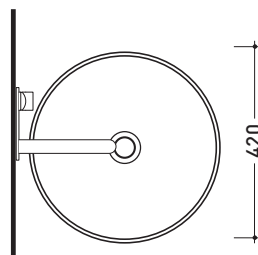

MonoTwin Slim

➔ **FLAMINIA.**

design **LUDOVICA+ROBERTO PALOMBA**

2020

MTC42P MonoTwin Slim

Wall column-basin 42 cm (floor fixing kit art. 9005 included)

• WITHOUT OVERFLOW • WITHOUT TAP LEDGE

Complements: **Line taps basin:** ONE - NOKÈ - FOLD - X1
Line accessories: TWO - HOOP - NOKÈ - FOLD

Package dim. cm | Weight **47,5 kg** | Pz. Pallet n° **4**

CE UNI EN 14688 - CL00 Dop-No14688

vista zenitale / zenital view

vista zenitale / zenital view

vista frontale / frontal view

sezione longitudinale / section

sizes in mm

Please consider a 2% tolerance on indicated measurements

CERAMIC: glossy finish

matt finish

<http://www.ceramicaflaminia.it/en/products/322-twin>

©ceramicaflaminiaspa - All rights reserved. Unauthorized copying, publication, reproduction as well as partial reproduction are prohibited