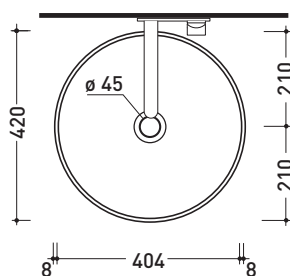

MonoTwin Slim

➔ **FLAMINIA.**

design **LUDOVICA+ROBERTO PALOMBA**

2020

MTC42P MonoTwin Slim

Wall column-basin 42 cm (floor fixing kit art. 9005 included)

• WITHOUT OVERFLOW • WITHOUT TAP LEDGE

Complements: **Line taps basin:** ONE - NOKÈ - FOLD - X1
Line accessories: TWO - HOOP - NOKÈ - FOLD

Package dim. cm | Weight **47,5 kg** | Pz. Pallet n° **4**

CE UNI EN 14688 - CL00 Dop-No14688

vista zenitale / zenital view

vista zenitale / zenital view

vista frontale / frontal view

sezione longitudinale / section

sizes in mm

Please consider a 2% tolerance on indicated measurements

CERAMIC: glossy finish

matt finish

<http://www.ceramicaflaminia.it/en/products/322-twin>

©ceramicaflaminiaspa - All rights reserved. Unauthorized copying, publication, reproduction as well as partial reproduction are prohibited