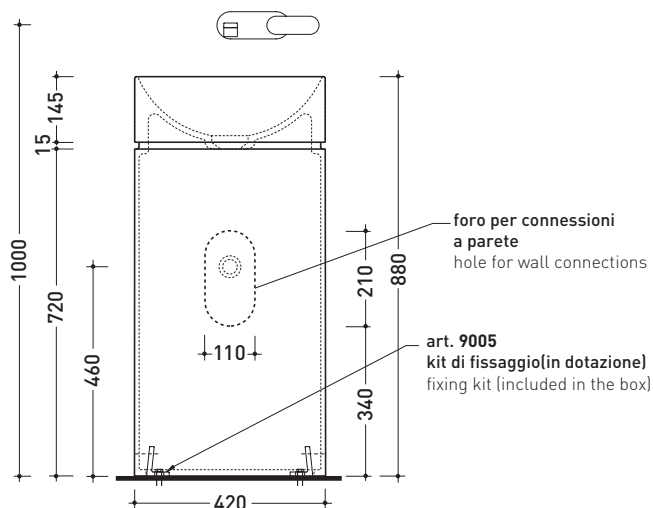

MonoTwin Slim

➔ **FLAMINIA.**

design **LUDOVICA+ROBERTO PALOMBA**

2020

MTC42P MonoTwin Slim

Wall column-basin 42 cm (floor fixing kit art. 9005 included)

• WITHOUT OVERFLOW • WITHOUT TAP LEDGE

Complements: **Line taps basin:** ONE - NOKÈ - FOLD - X1
Line accessories: TWO - HOOP - NOKÈ - FOLD

Package dim. cm | Weight **47,5 kg** | Pz. Pallet n° **4**

CE UNI EN 14688 - CL00 Dop-No14688

vista zenitale / zenital view

vista zenitale / zenital view

vista frontale / frontal view

sezione longitudinale / section

sizes in mm

Please consider a 2% tolerance on indicated measurements

CERAMIC: glossy finish

matt finish

<http://www.ceramicaflaminia.it/en/products/322-twin>

©ceramicaflaminiaspa - All rights reserved. Unauthorized copying, publication, reproduction as well as partial reproduction are prohibited